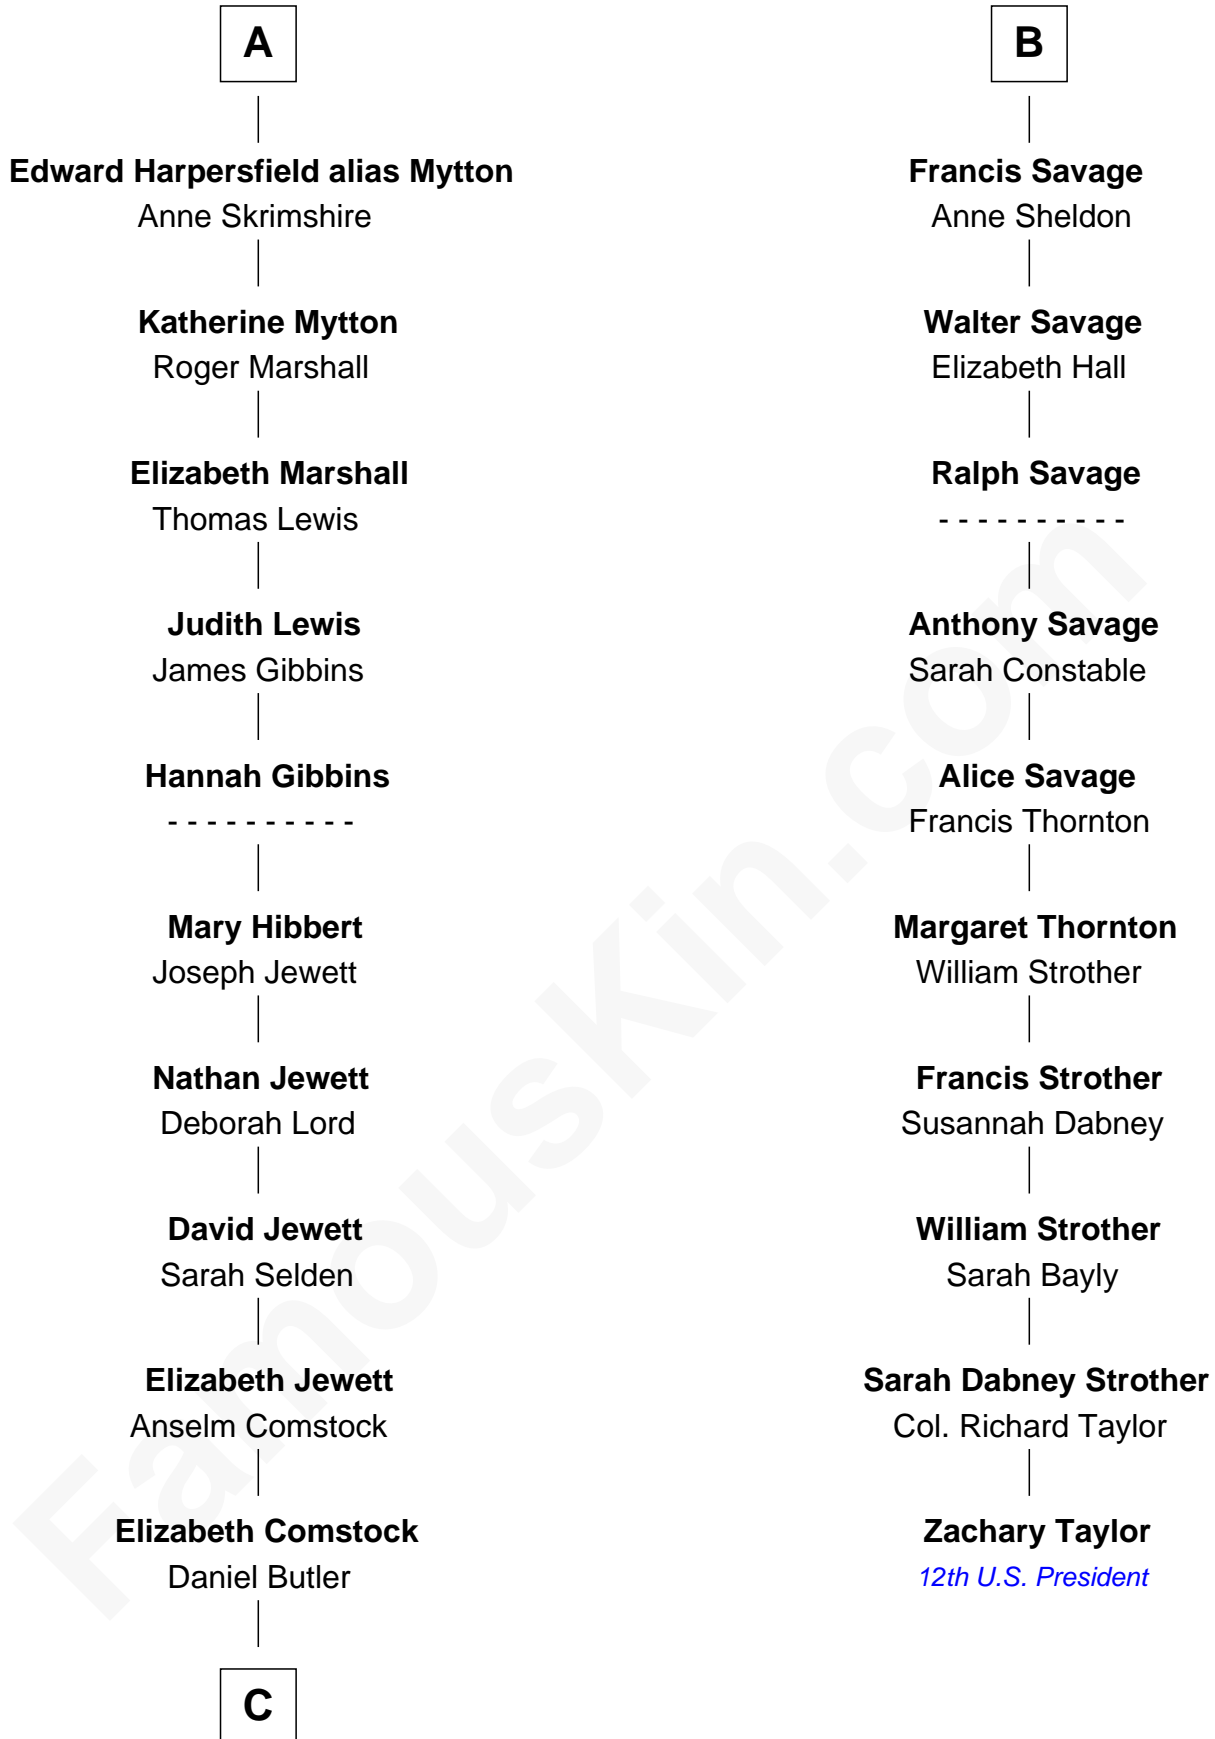

FamousKin.com Relationship Chart of

Gerald Ford

38th U.S. President

16th cousin 5 times removed of

Zachary Taylor

12th U.S. President

Edmund Fitzalan

Alice de Warenne

C

George Selden Butler

Elizabeth Ely Gridley

Amy Gridley Butler

George Manney Ayer

Adele Augusta Ayer

Levi Addison Gardner

Dorothy Ayer Gardner

Leslie Lynch King

Gerald Ford

38th U.S. President

FamousKin.com