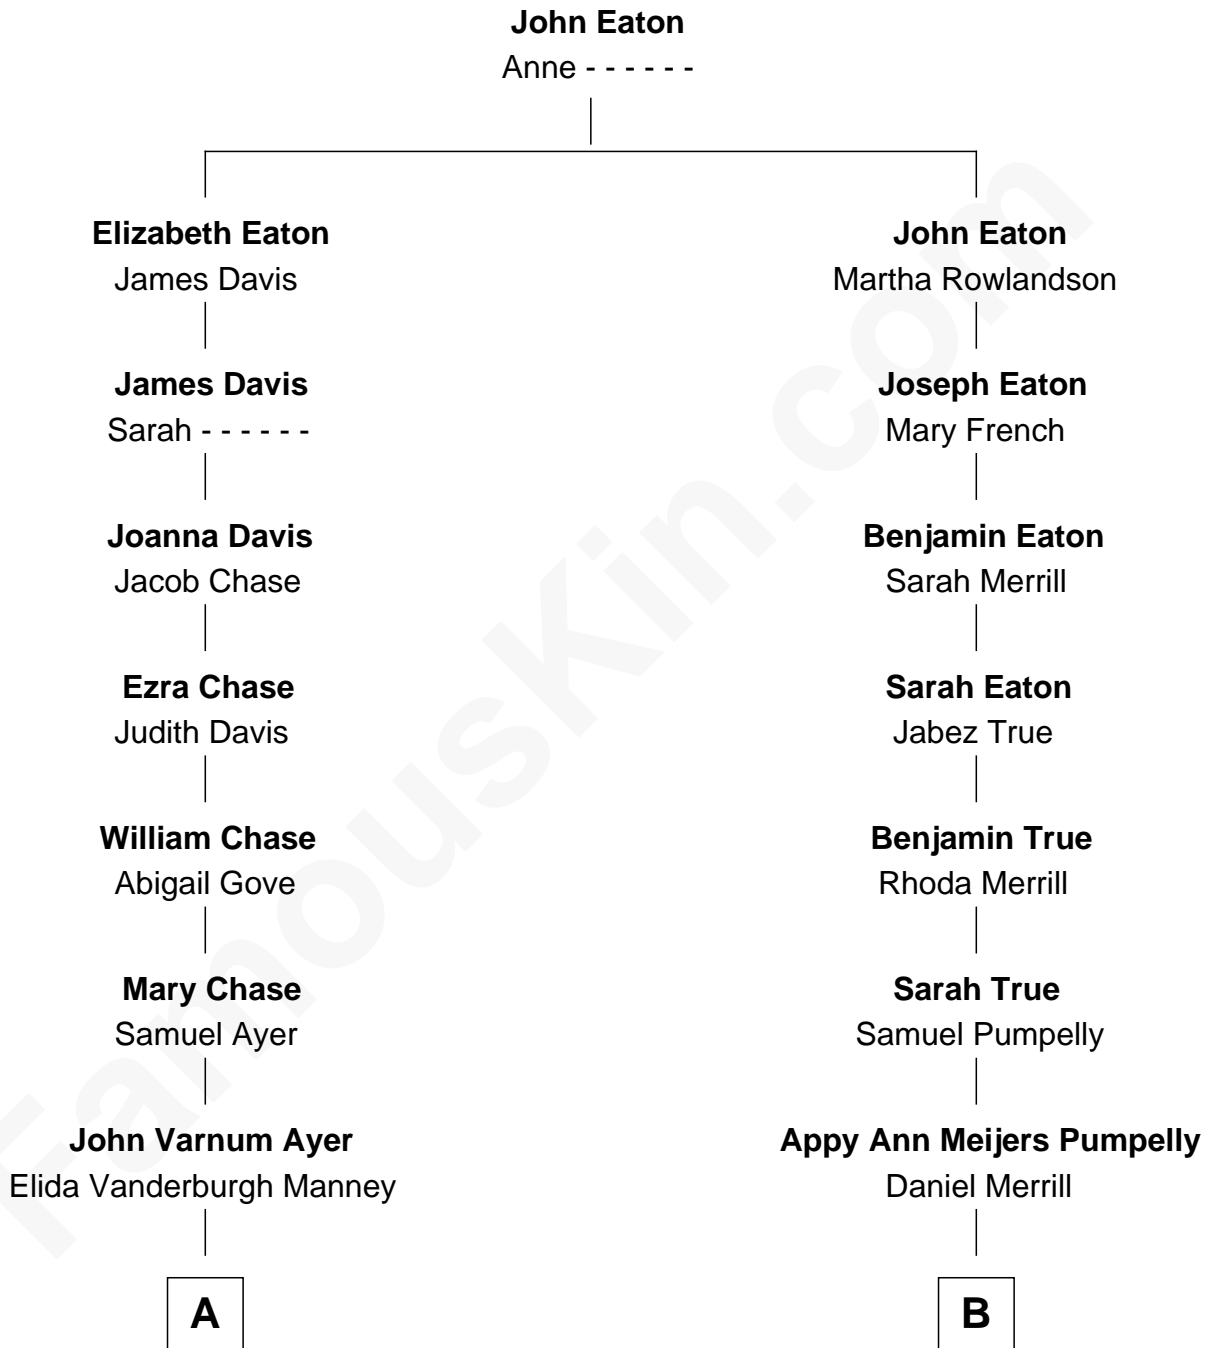

# FamousKin.com Relationship Chart of

**Gerald Ford**

*38th U.S. President*

10th cousin 2 times removed of

**Dave Cowens**

*NBA Hall of Famer*

**A**

**George Manney Ayer**

Amy Gridley Butler

**Adele Augusta Ayer**

Levi Addison Gardner

**Dorothy Ayer Gardner**

Leslie Lynch King

**Gerald Ford**

*38th U.S. President*

**B**

**Rhoda True Merrill**

Albert Atwood

**Thomas Albert Atwood**

Priscilla Ann Kelly

**Charles Albert Atwood**

Mina Sylvia Cundiff

**Stanley True Atwood**

Dorothy Ann Ulrich