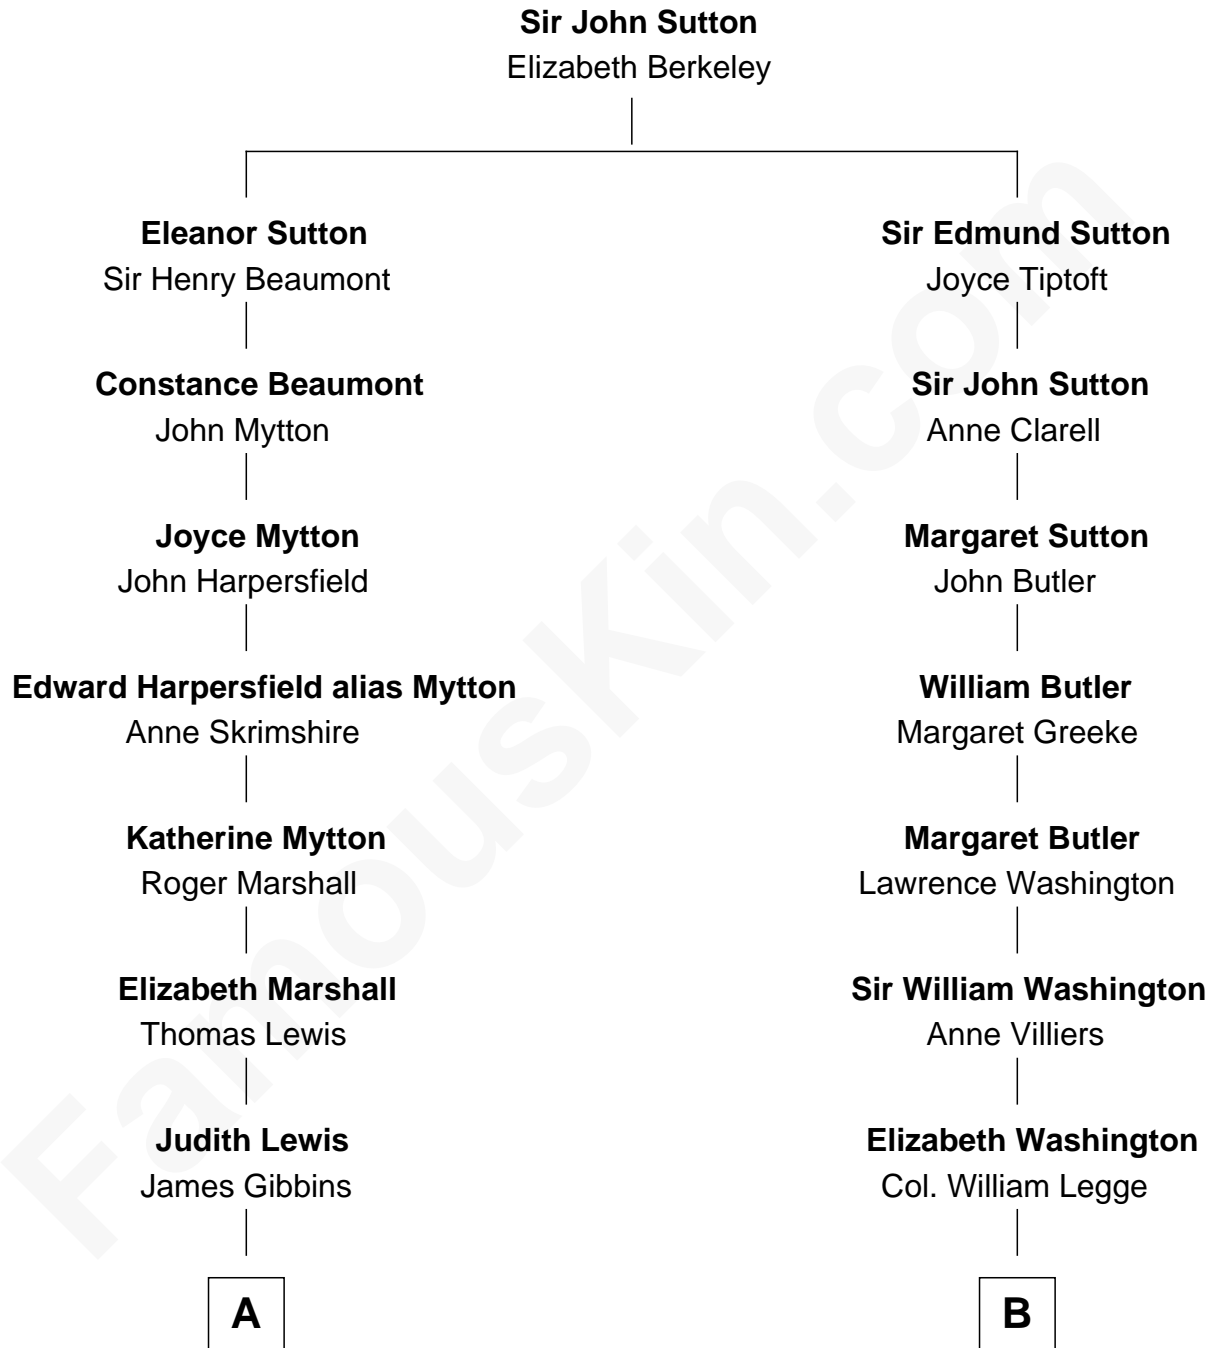

FamousKin.com Relationship Chart of

Gerald Ford

38th U.S. President

17th cousin of

Kit Harington

TV Actor - "Game of Thrones"

Kit Harington photo by [Gage Skidmore](#) (CC BY-SA 2.0)