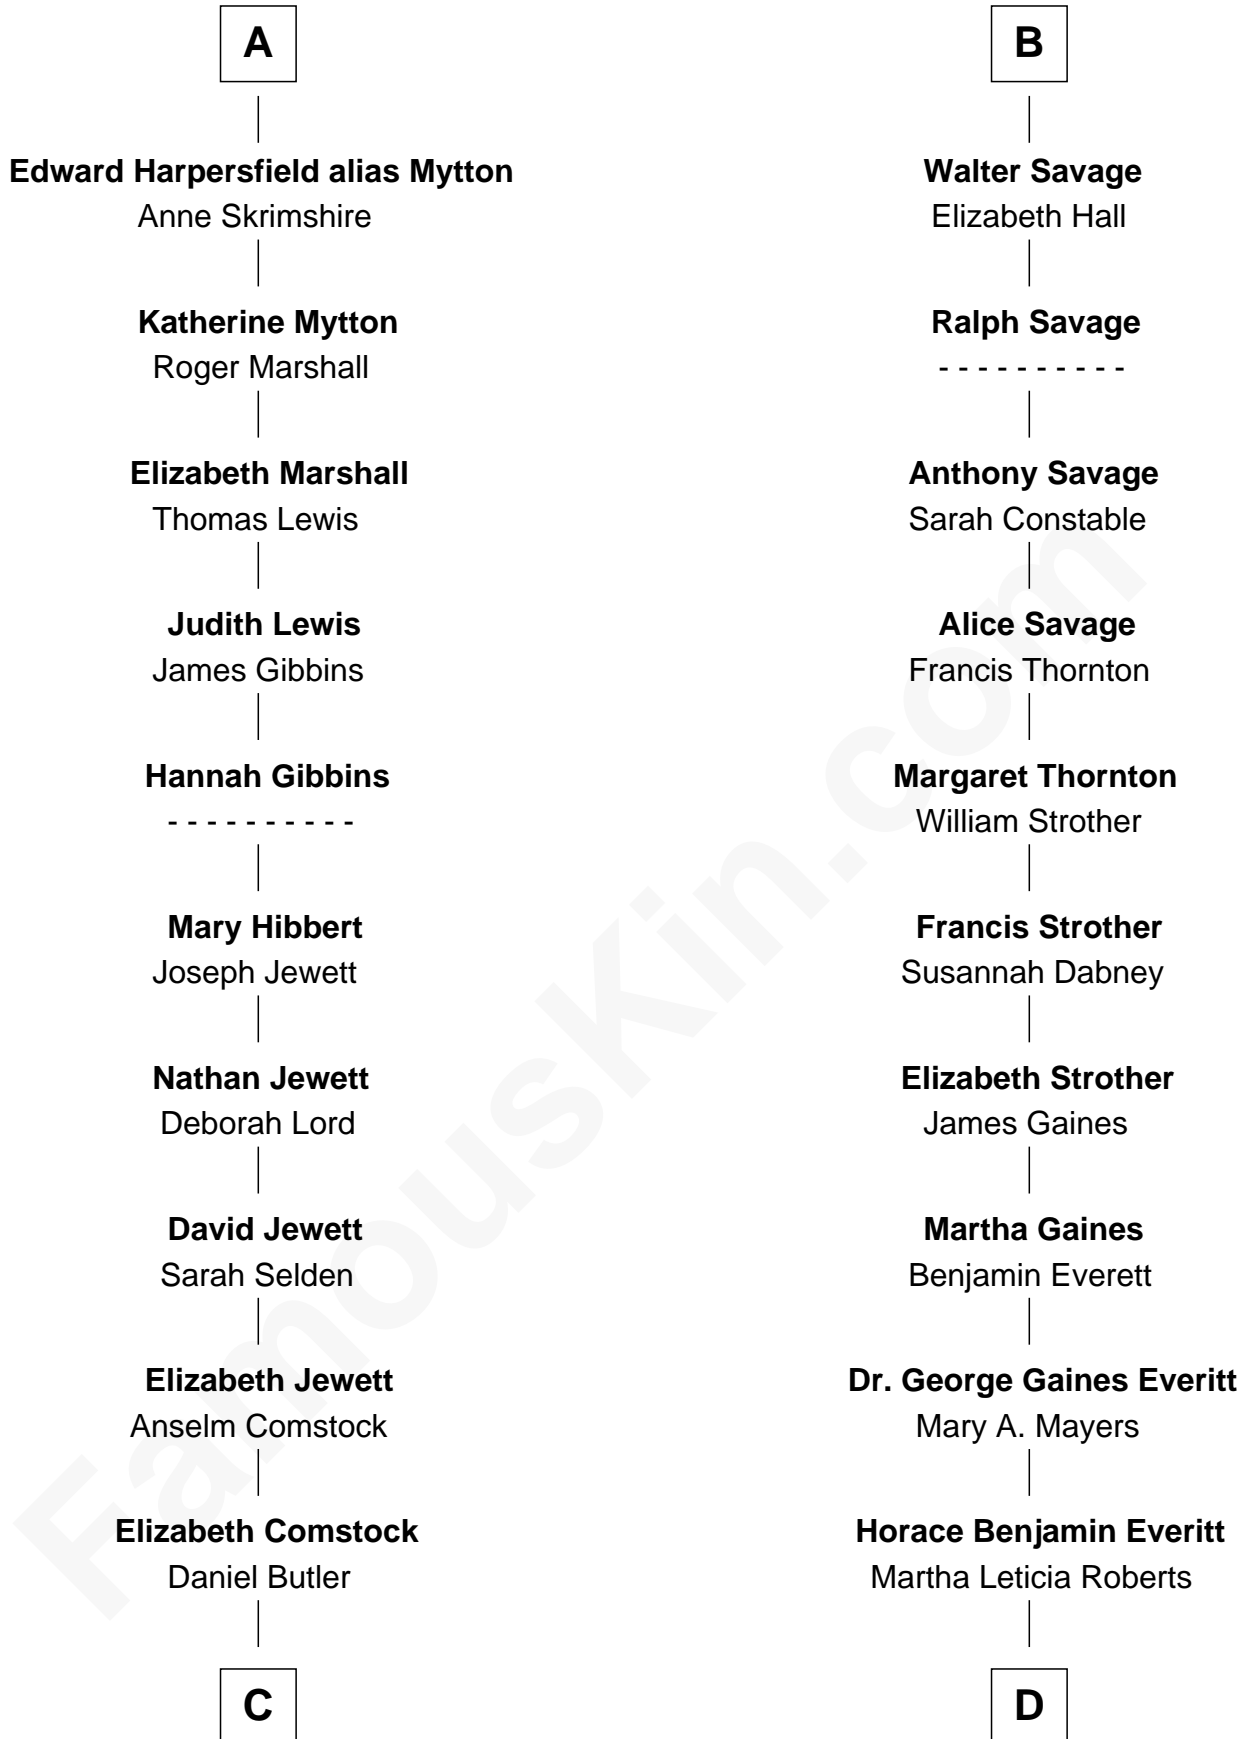

FamousKin.com Relationship Chart of

Gerald Ford

38th U.S. President

19th cousin 2 times removed of

William H. Macy

TV and Movie Actor

C

George Selden Butler
Elizabeth Ely Gridley

Amy Gridley Butler
George Manney Ayer

Adele Augusta Ayer
Levi Addison Gardner

Dorothy Ayer Gardner
Leslie Lynch King

Gerald Ford
38th U.S. President

D

Mary Lois Everitt
Clement Overstreet

Lois Elizabeth Overstreet
William Hall Macy