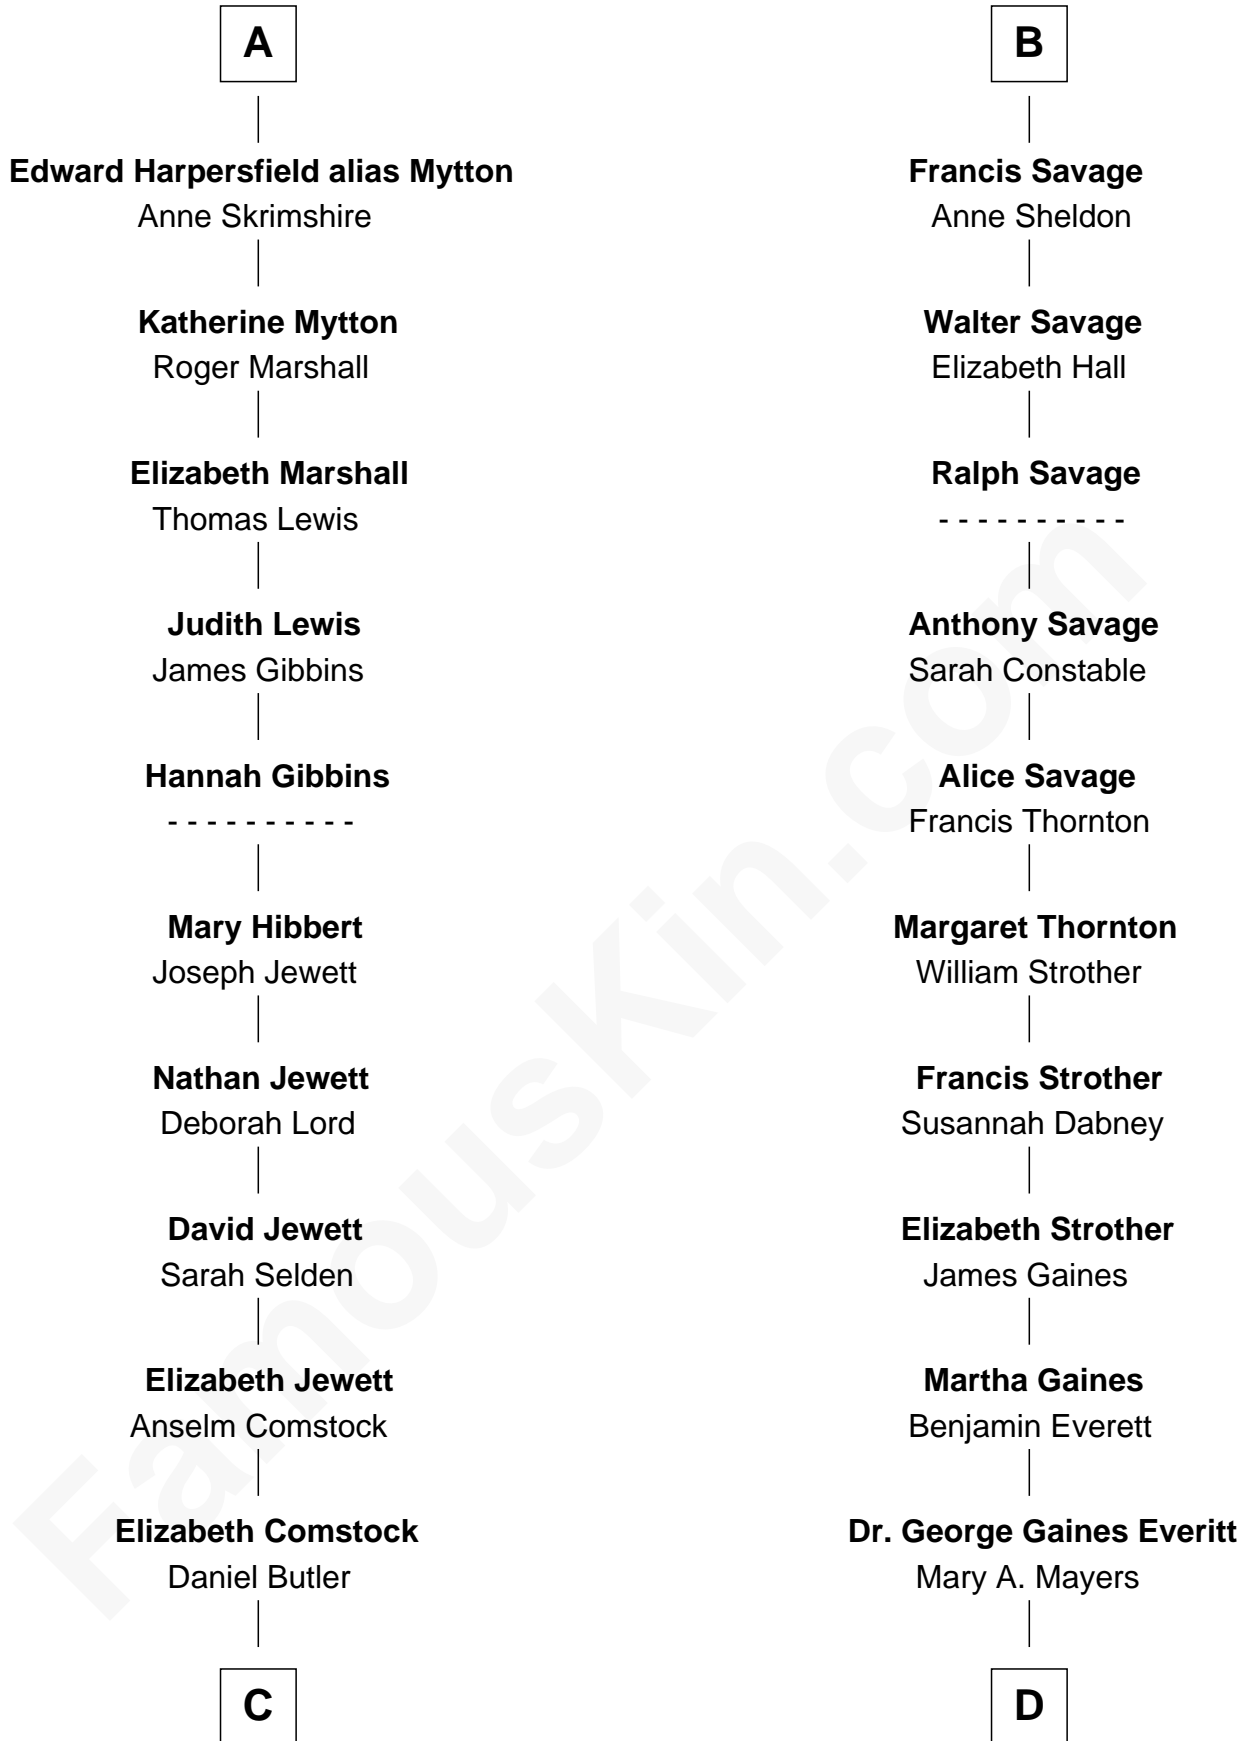

FamousKin.com Relationship Chart of

Gerald Ford

38th U.S. President

20th cousin 1 time removed of

William H. Macy

TV and Movie Actor

Edmund Fitzalan

Alice de Warenne

C

George Selden Butler
Elizabeth Ely Gridley

Amy Gridley Butler
George Manney Ayer

Adele Augusta Ayer
Levi Addison Gardner

Dorothy Ayer Gardner
Leslie Lynch King

Gerald Ford
38th U.S. President

D

Horace Benjamin Everitt
Martha Leticia Roberts