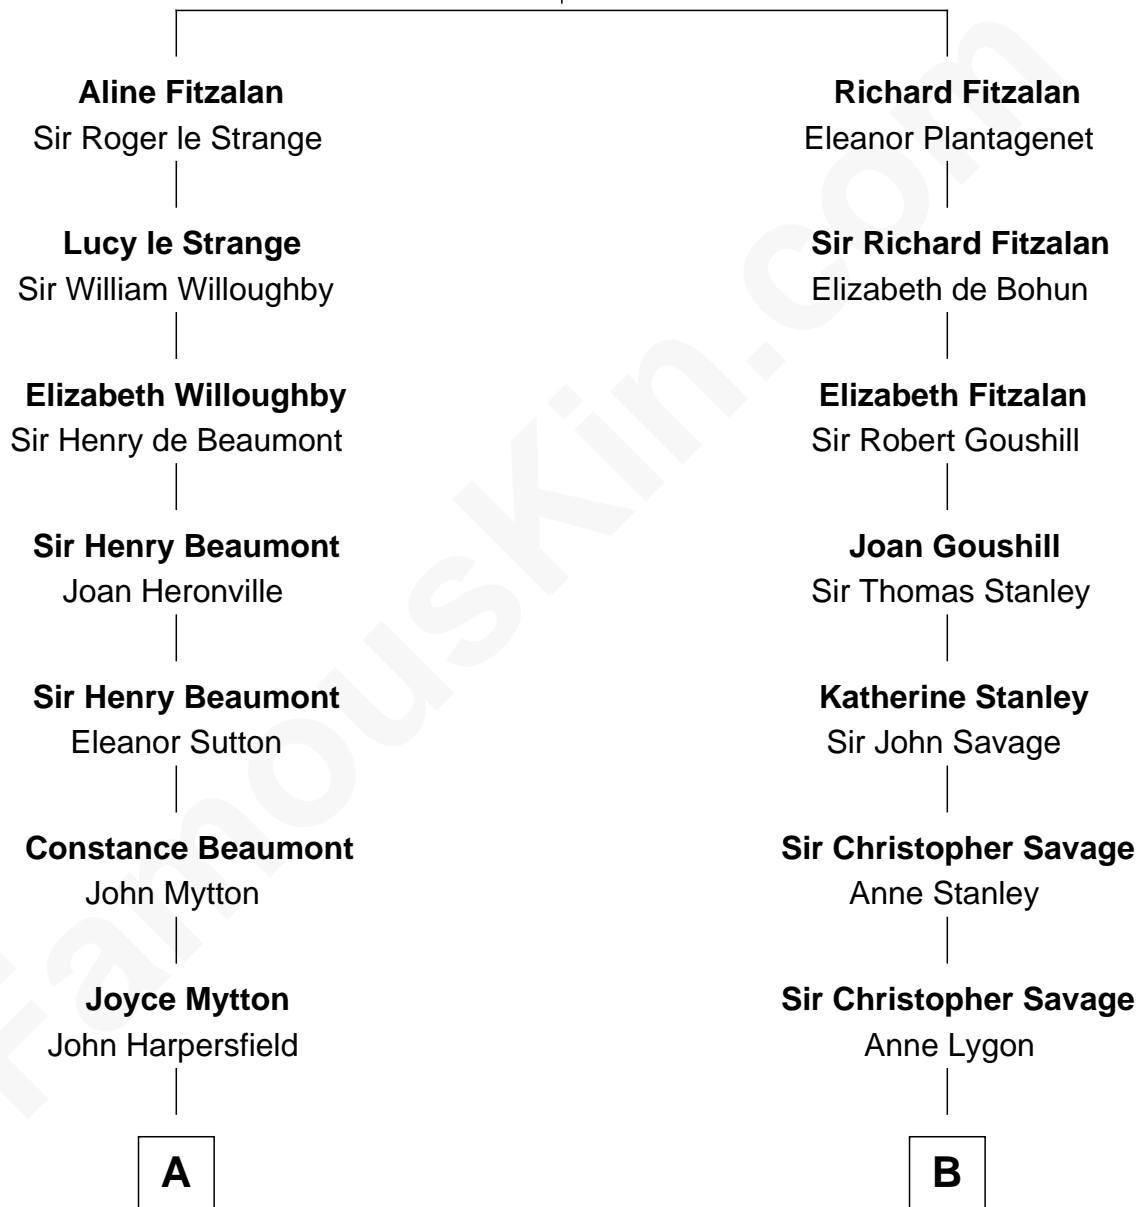

FamousKin.com Relationship Chart of

Gerald Ford

38th U.S. President

20th cousin 1 time removed of

William H. Macy

TV and Movie Actor

Edmund Fitzalan

Alice de Warenne

C

George Selden Butler
Elizabeth Ely Gridley

Amy Gridley Butler
George Manney Ayer

Adele Augusta Ayer
Levi Addison Gardner

Dorothy Ayer Gardner
Leslie Lynch King

Gerald Ford
38th U.S. President

D

Horace Benjamin Everitt
Martha Leticia Roberts