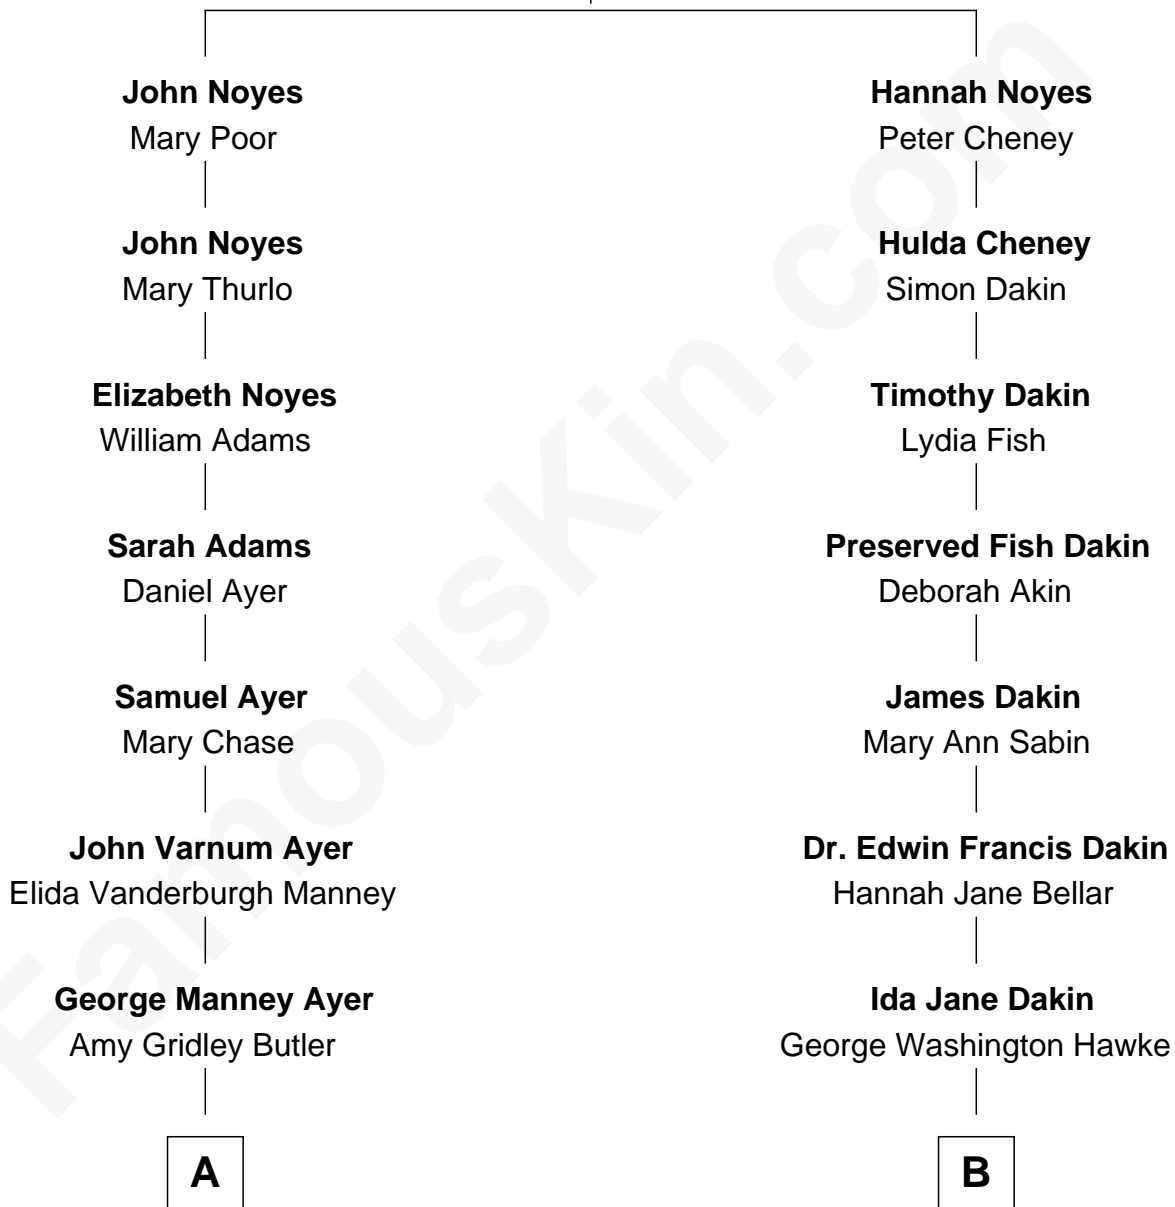

FamousKin.com Relationship Chart of

Gerald Ford

38th U.S. President

9th cousin 1 time removed of

Ethan Hawke

Actor, Director, Screenwriter, Novelist

Nicholas Noyes

Mary Cutting

A

Adele Augusta Ayer
Levi Addison Gardner

Dorothy Ayer Gardner
Leslie Lynch King

Gerald Ford
38th U.S. President

B

Ronald M. Hawke
Edith S. Mosher

Frank Taylor Hawke
Betty Virginia Hartsock

James Steven Hawke
Leslie Carole Green