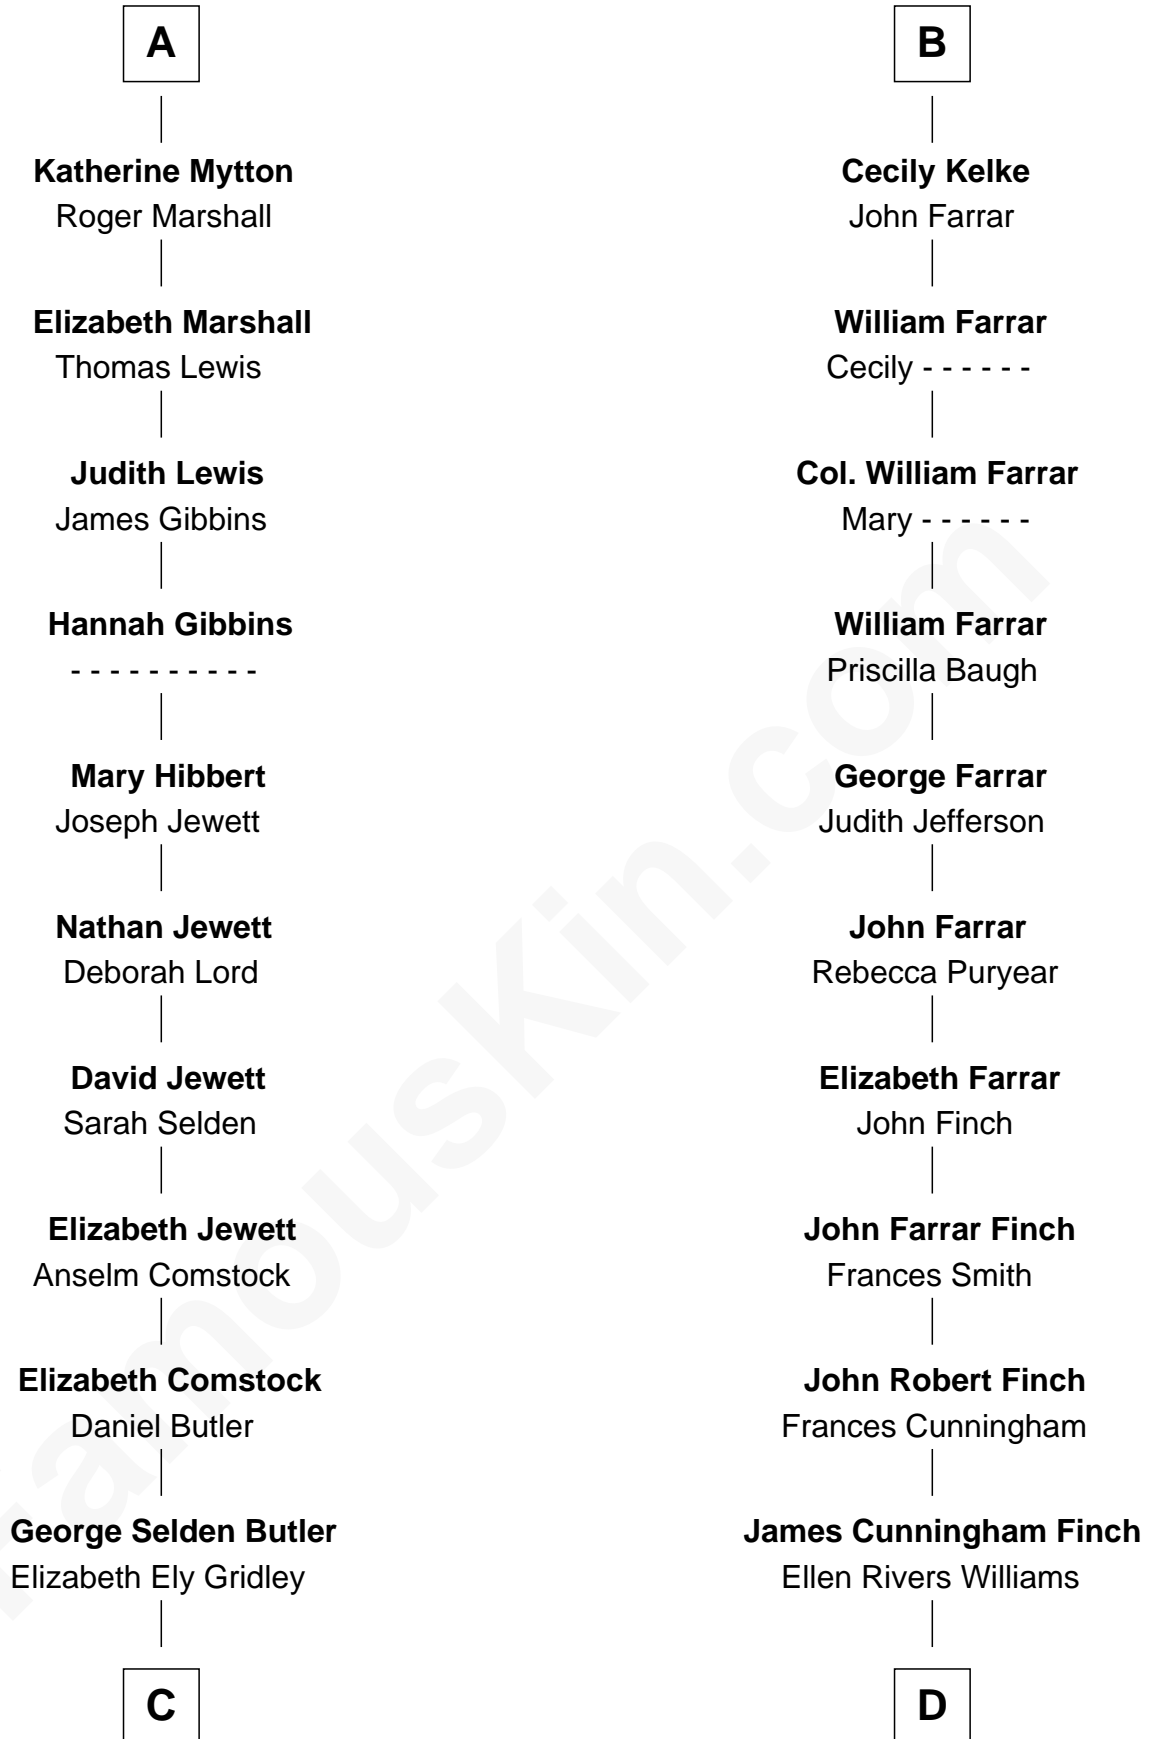

FamousKin.com Relationship Chart of

Gerald Ford

38th U.S. President

18th cousin 2 times removed of

Harper Lee

Author of To Kill a Mockingbird

Sir Philip le Despencer

Elizabeth - - - - -

Alice le Despenser

Sir John Sutton

Sir John Sutton

Constance Blount

Sir John Sutton

Elizabeth Berkeley

Eleanor Sutton

Sir Henry Beaumont

Elizabeth de Tibetot

Margery Despencer

Sir Roger Wentworth

Sir Philip Wentworth

Mary Clifford

Elizabeth Wentworth

Sir Martin de la See

Elizabeth de la See

Roger Kelke

Christopher Kelke

Isabel Girlington

William Kelke

Thomasine Skerne

B

C

Amy Gridley Butler
George Manney Ayer