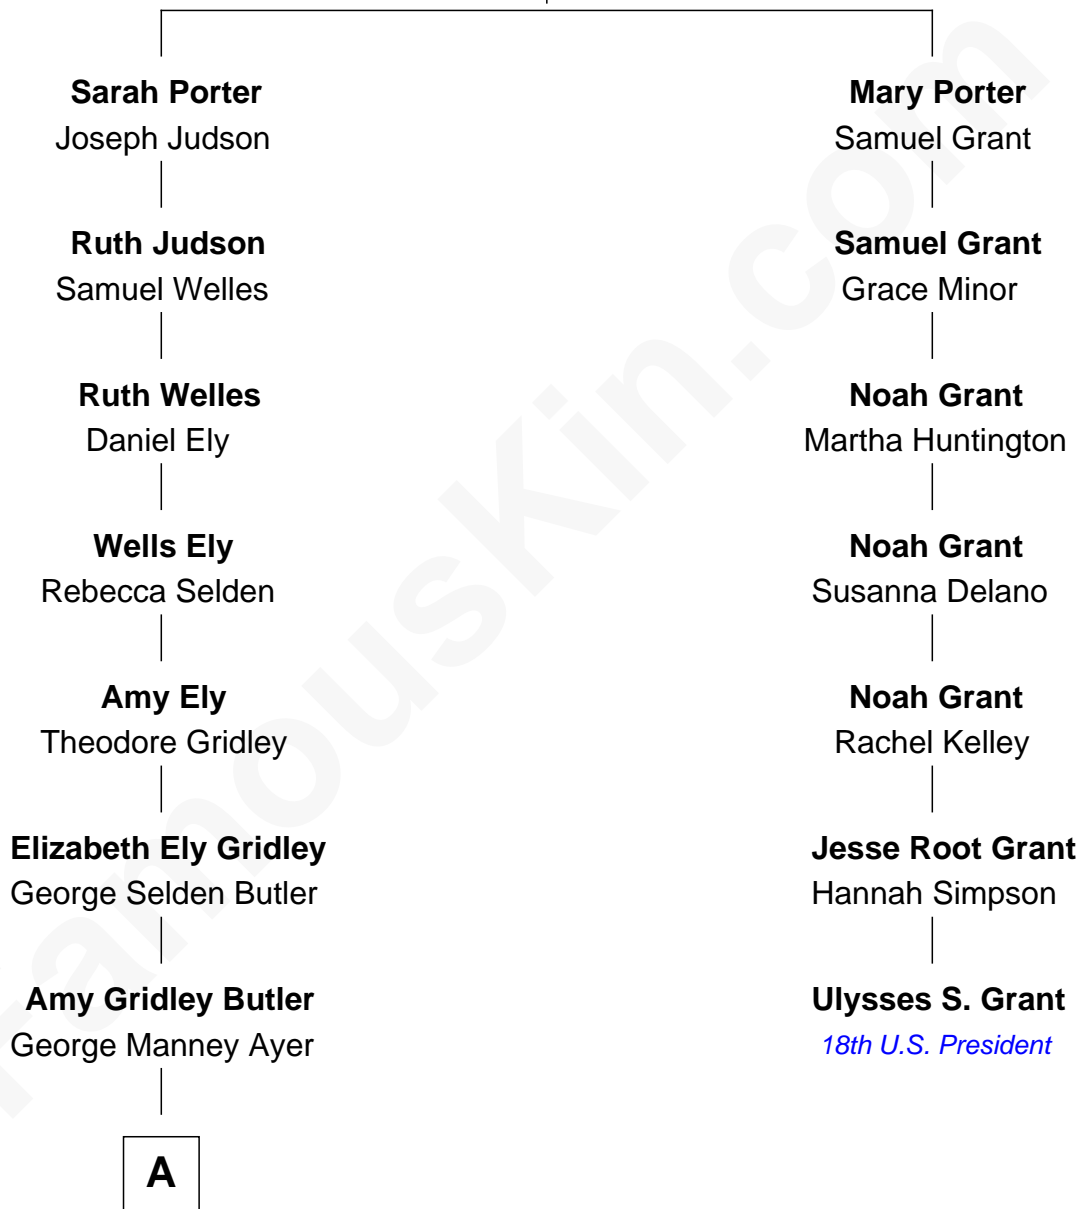

# FamousKin.com Relationship Chart of

**Gerald Ford**

*38th U.S. President*

6th cousin 3 times removed of

**Ulysses S. Grant**

*18th U.S. President*

**John Porter**

Anna White

**A**

—  
**Adele Augusta Ayer**  
Levi Addison Gardner

—  
**Dorothy Ayer Gardner**  
Leslie Lynch King

—  
**Gerald Ford**  
*38th U.S. President*

FamousKin.com