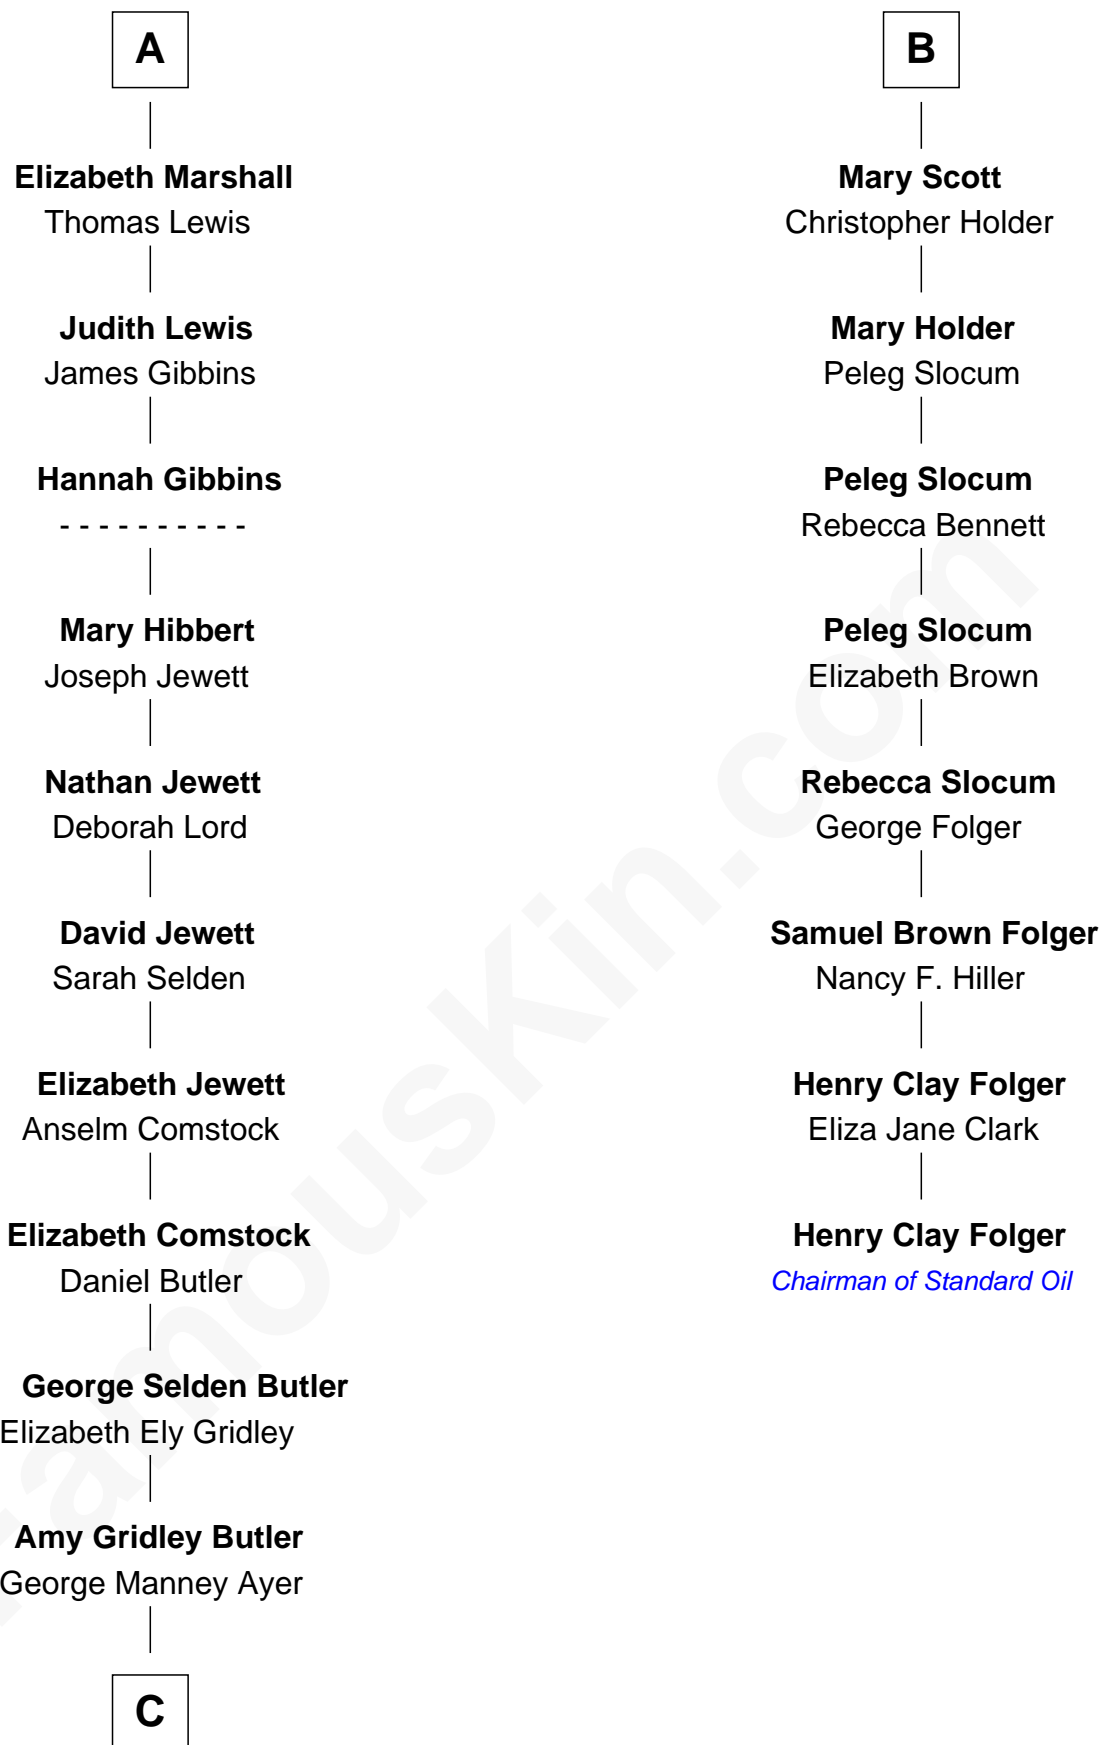

FamousKin.com Relationship Chart of

Gerald Ford

38th U.S. President

14th cousin 5 times removed of

Henry Clay Folger

Founder of Folger Shakespeare Library and Chairman of Standard Oil

Sir Walter Blount

Sancha de Ayala

Margaret de Gresley

Sir Thomas Blount

Agnes Hawley

Anne Blount

William Marbury

Robert Marbury

Katherine Williamson

William Marbury

Agnes Lenton

Rev. Francis Marbury

Bridget Dryden

Catherine Marbury

Richard Scott

B

C

Adele Augusta Ayer
Levi Addison Gardner

Dorothy Ayer Gardner
Leslie Lynch King

Gerald Ford
38th U.S. President

FamousKin.com