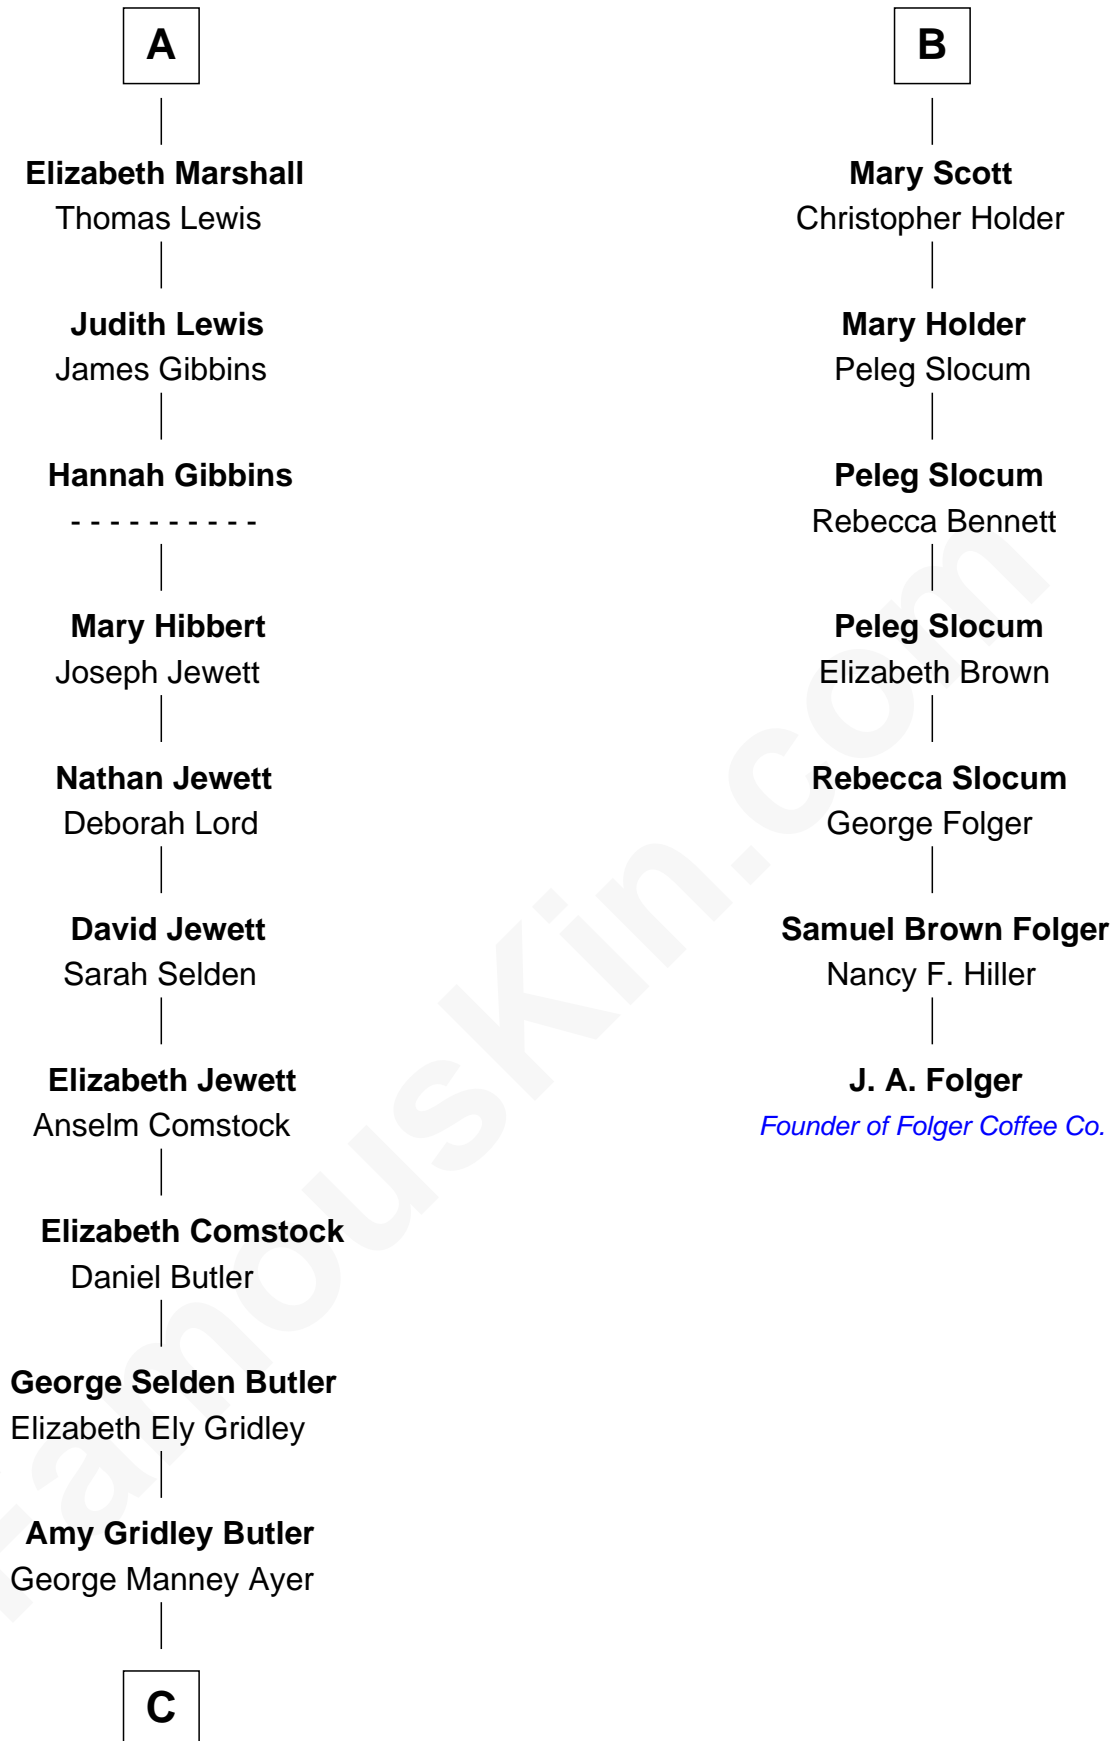

FamousKin.com
Relationship Chart of
Gerald Ford
38th U.S. President

13th cousin 6 times removed of

J. A. Folger
Founder of Folger Coffee Company

Sir Walter Blount
 Sancha de Ayala

Constance Blount
 Sir John Sutton

Sir Thomas Blount
 Margaret de Gresley

Sir John Sutton
 Elizabeth Berkeley

Sir Thomas Blount
 Agnes Hawley

Eleanor Sutton
 Sir Henry Beaumont

Anne Blount
 William Marbury

Constance Beaumont
 John Mytton

Robert Marbury
 Katherine Williamson

Joyce Mytton
 John Harpersfield

William Marbury
 Agnes Lenton

Edward Harpersfield alias Mytton
 Anne Skrimshire

Rev. Francis Marbury
 Bridget Dryden

Katherine Mytton
 Roger Marshall

Catherine Marbury
 Richard Scott

A

B

C

—
Adele Augusta Ayer
Levi Addison Gardner

—
Dorothy Ayer Gardner
Leslie Lynch King

—
Gerald Ford
38th U.S. President

FamousKin.com