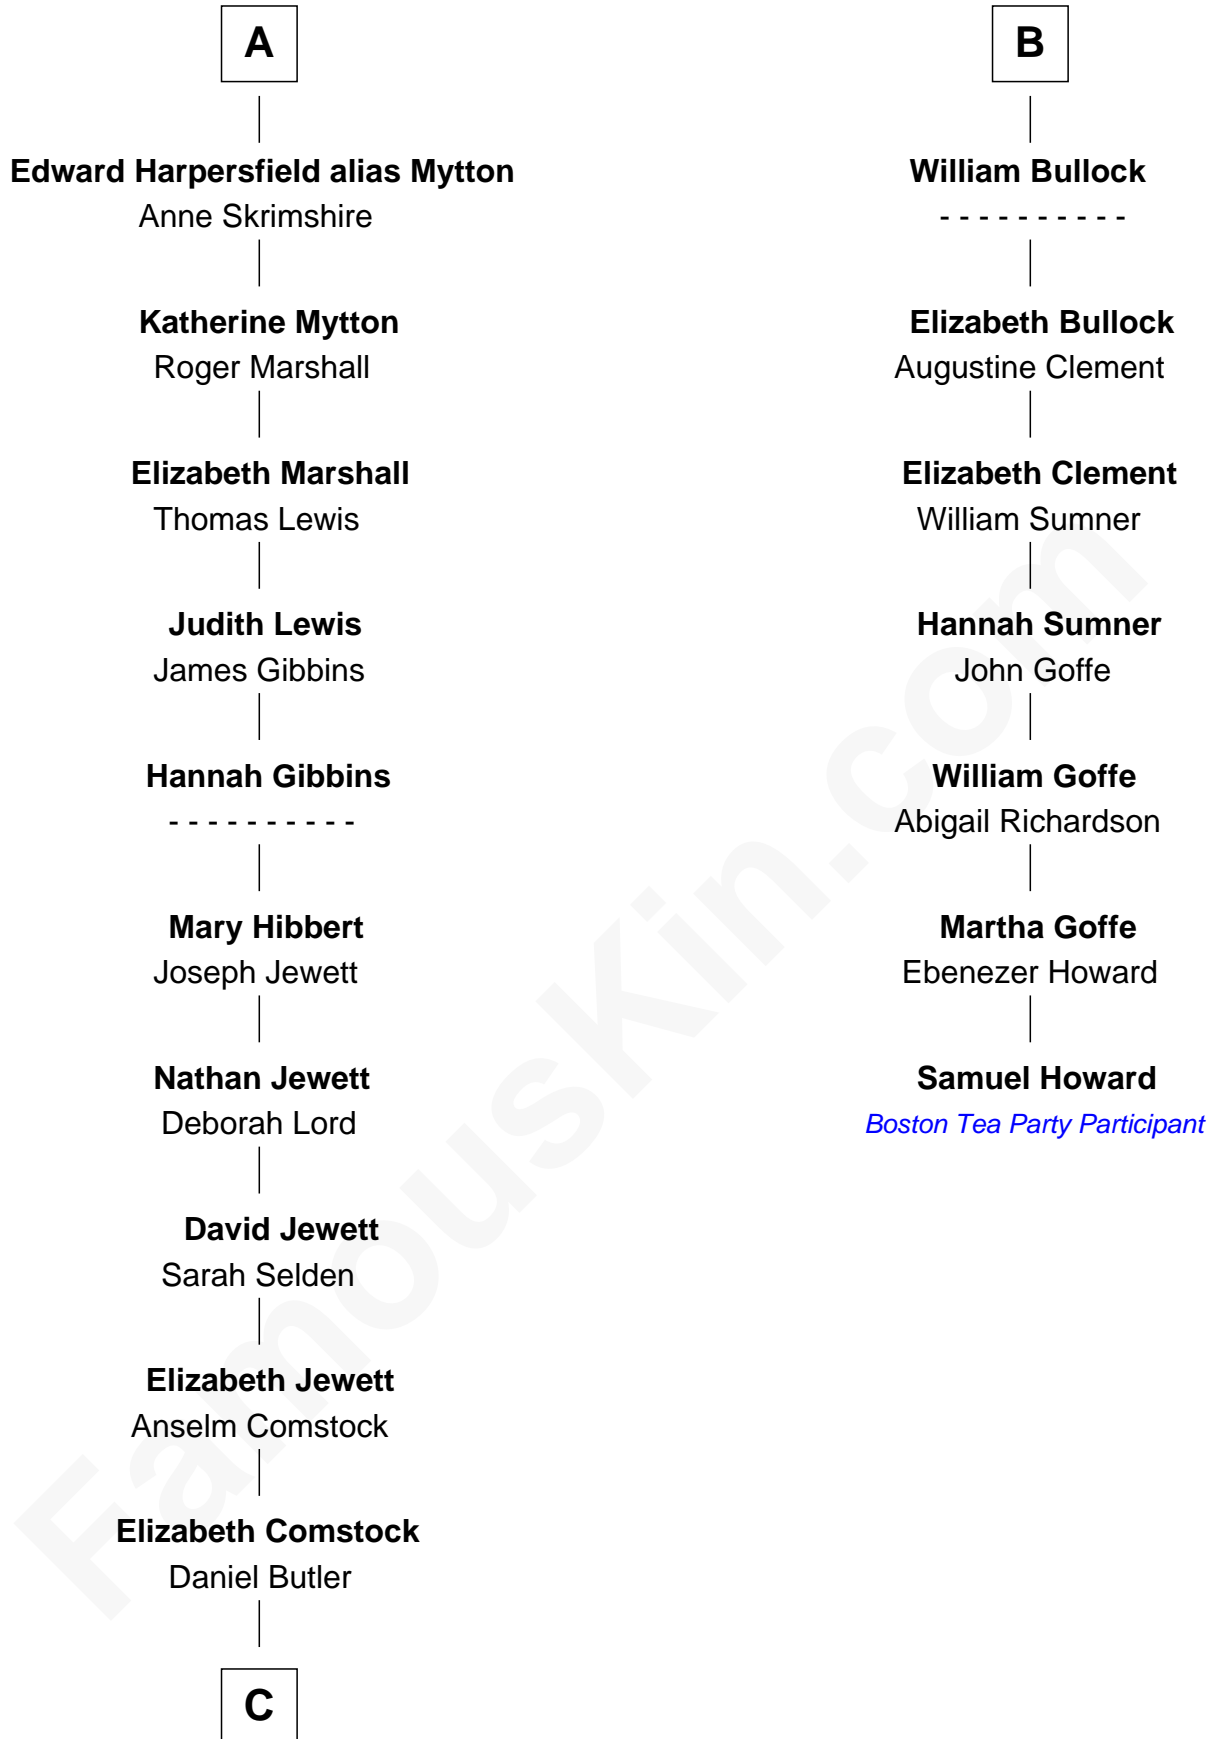

FamousKin.com Relationship Chart of

Gerald Ford

38th U.S. President

13th cousin 8 times removed of

Samuel Howard

Boston Tea Party Participant

C

—
George Selden Butler

Elizabeth Ely Gridley

—
Amy Gridley Butler

George Manney Ayer

—
Adele Augusta Ayer

Levi Addison Gardner

—
Dorothy Ayer Gardner

Leslie Lynch King

—
Gerald Ford

38th U.S. President

FamousKin.com