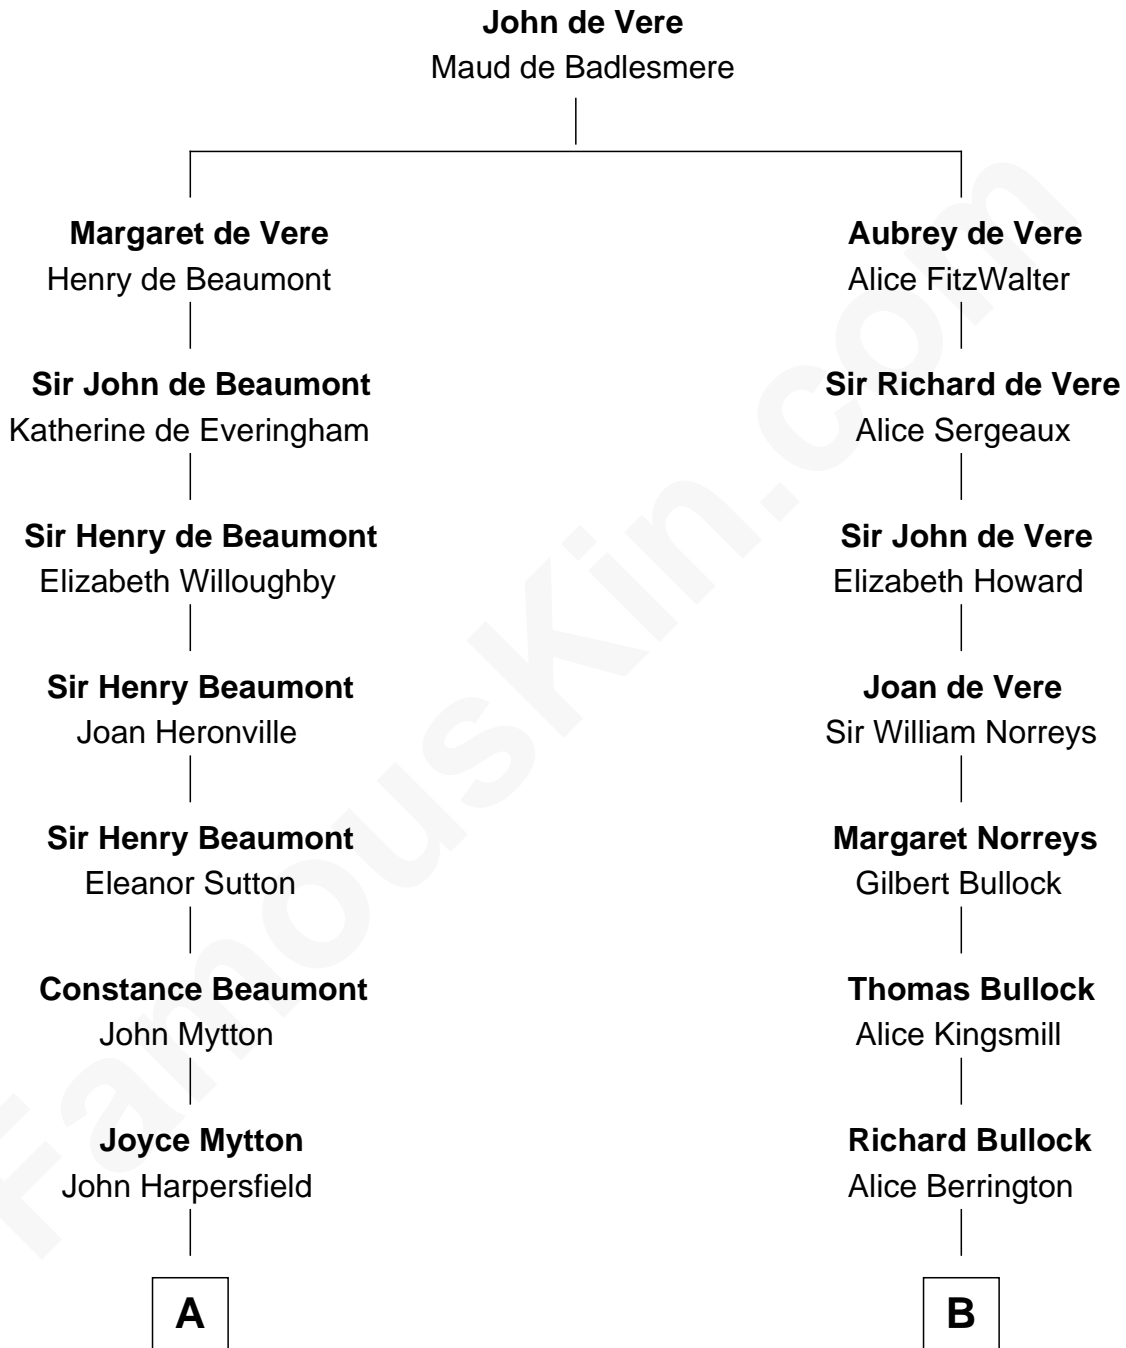

FamousKin.com Relationship Chart of

Gerald Ford

38th U.S. President

13th cousin 8 times removed of

Samuel Howard

Boston Tea Party Participant

C

—
George Selden Butler

Elizabeth Ely Gridley

—
Amy Gridley Butler

George Manney Ayer

—
Adele Augusta Ayer

Levi Addison Gardner

—
Dorothy Ayer Gardner

Leslie Lynch King

—
Gerald Ford

38th U.S. President

FamousKin.com