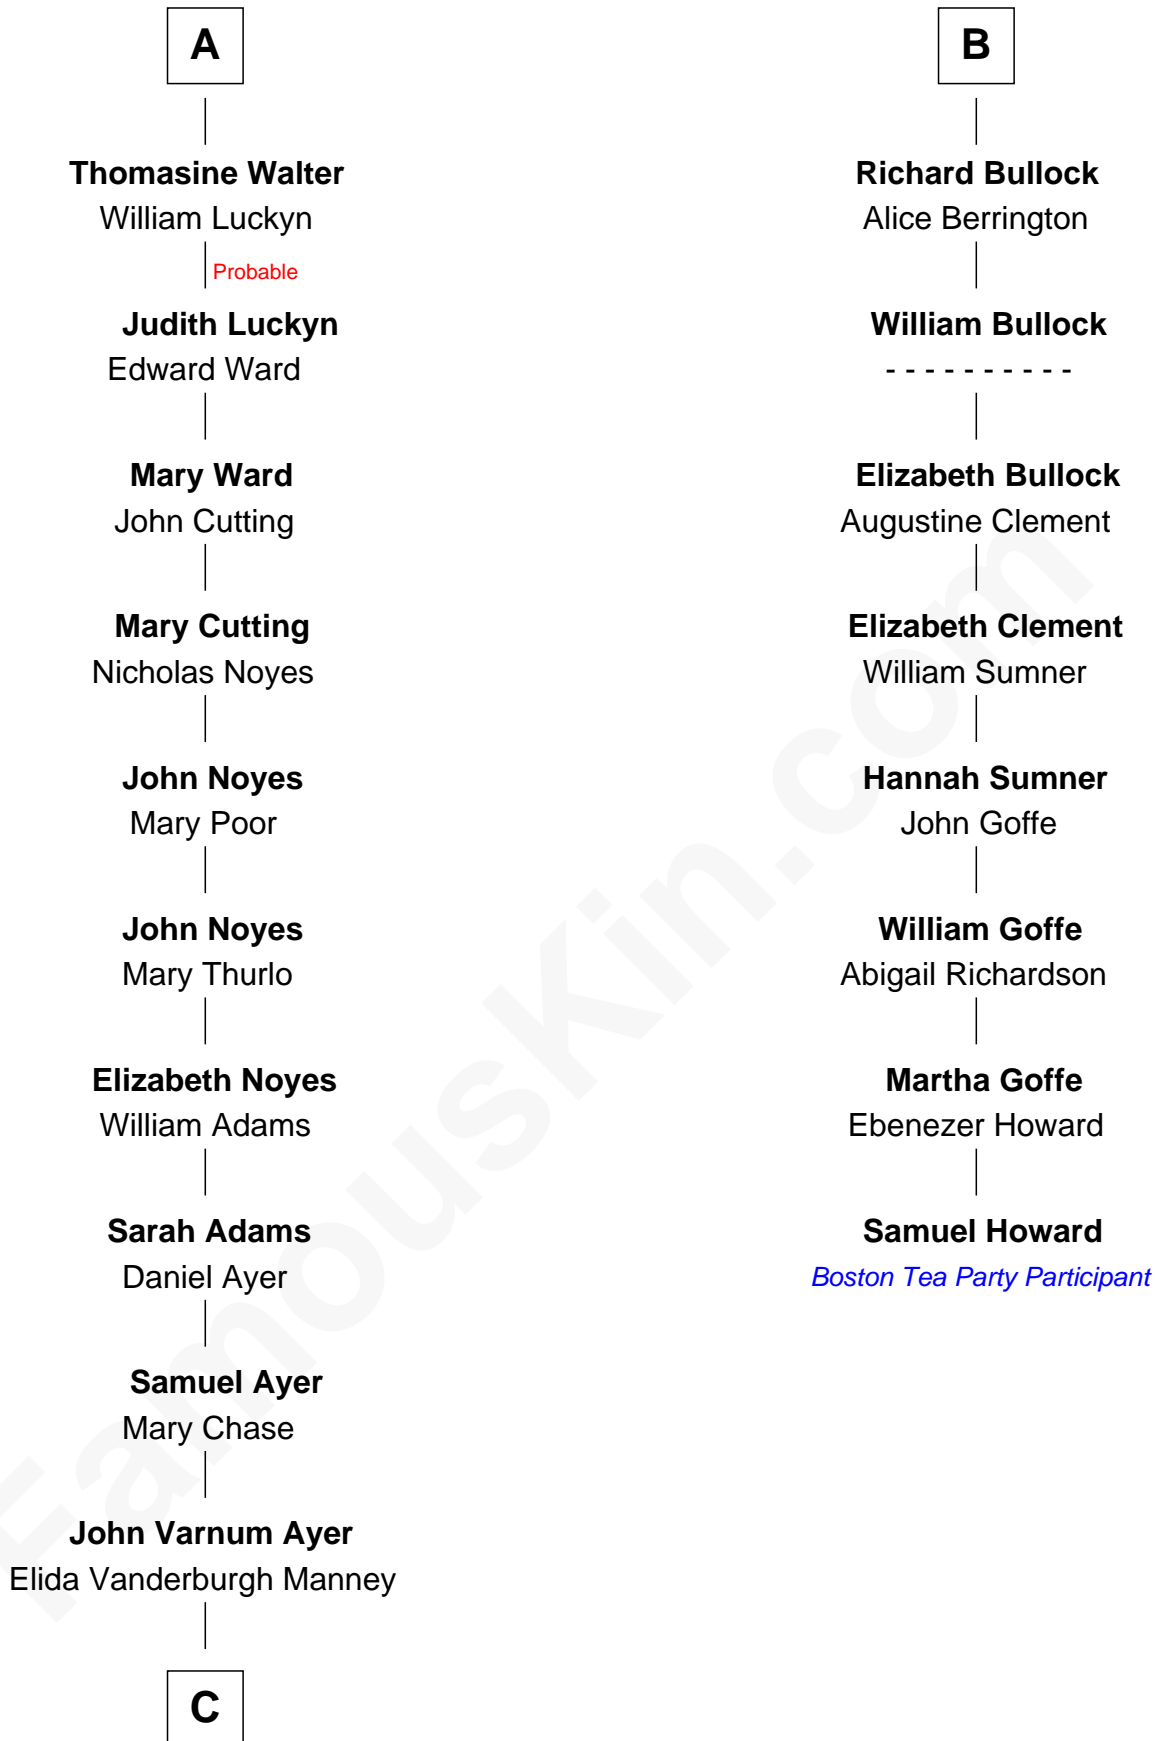

FamousKin.com Relationship Chart of

Gerald Ford

38th U.S. President

14th cousin 6 times removed of

Samuel Howard

Boston Tea Party Participant

Sir John Howard

Alice de Bois

Joan Howard
Sir Peter de Brewes

Beatrice Brewes
Sir Hugh Shirley

Sir Ralph Shirley
Joan Basset

Beatrice Shirley
John Brome

Isabel Brome
John Denton

Thomas Denton
Jane Webbe

Isabel Denton
William ap Walter

A

Sir Robert Howard
Margaret de Scales

Sir John Howard
Margaret de Plaiz

Sir John Howard
Joan Walton

Elizabeth Howard
Sir John de Vere

Joan de Vere
Sir William Norreys

Margaret Norreys
Gilbert Bullock

Thomas Bullock
Alice Kingsmill

B

C

—
George Manney Ayer

Amy Gridley Butler

—
Adele Augusta Ayer

Levi Addison Gardner

—
Dorothy Ayer Gardner

Leslie Lynch King