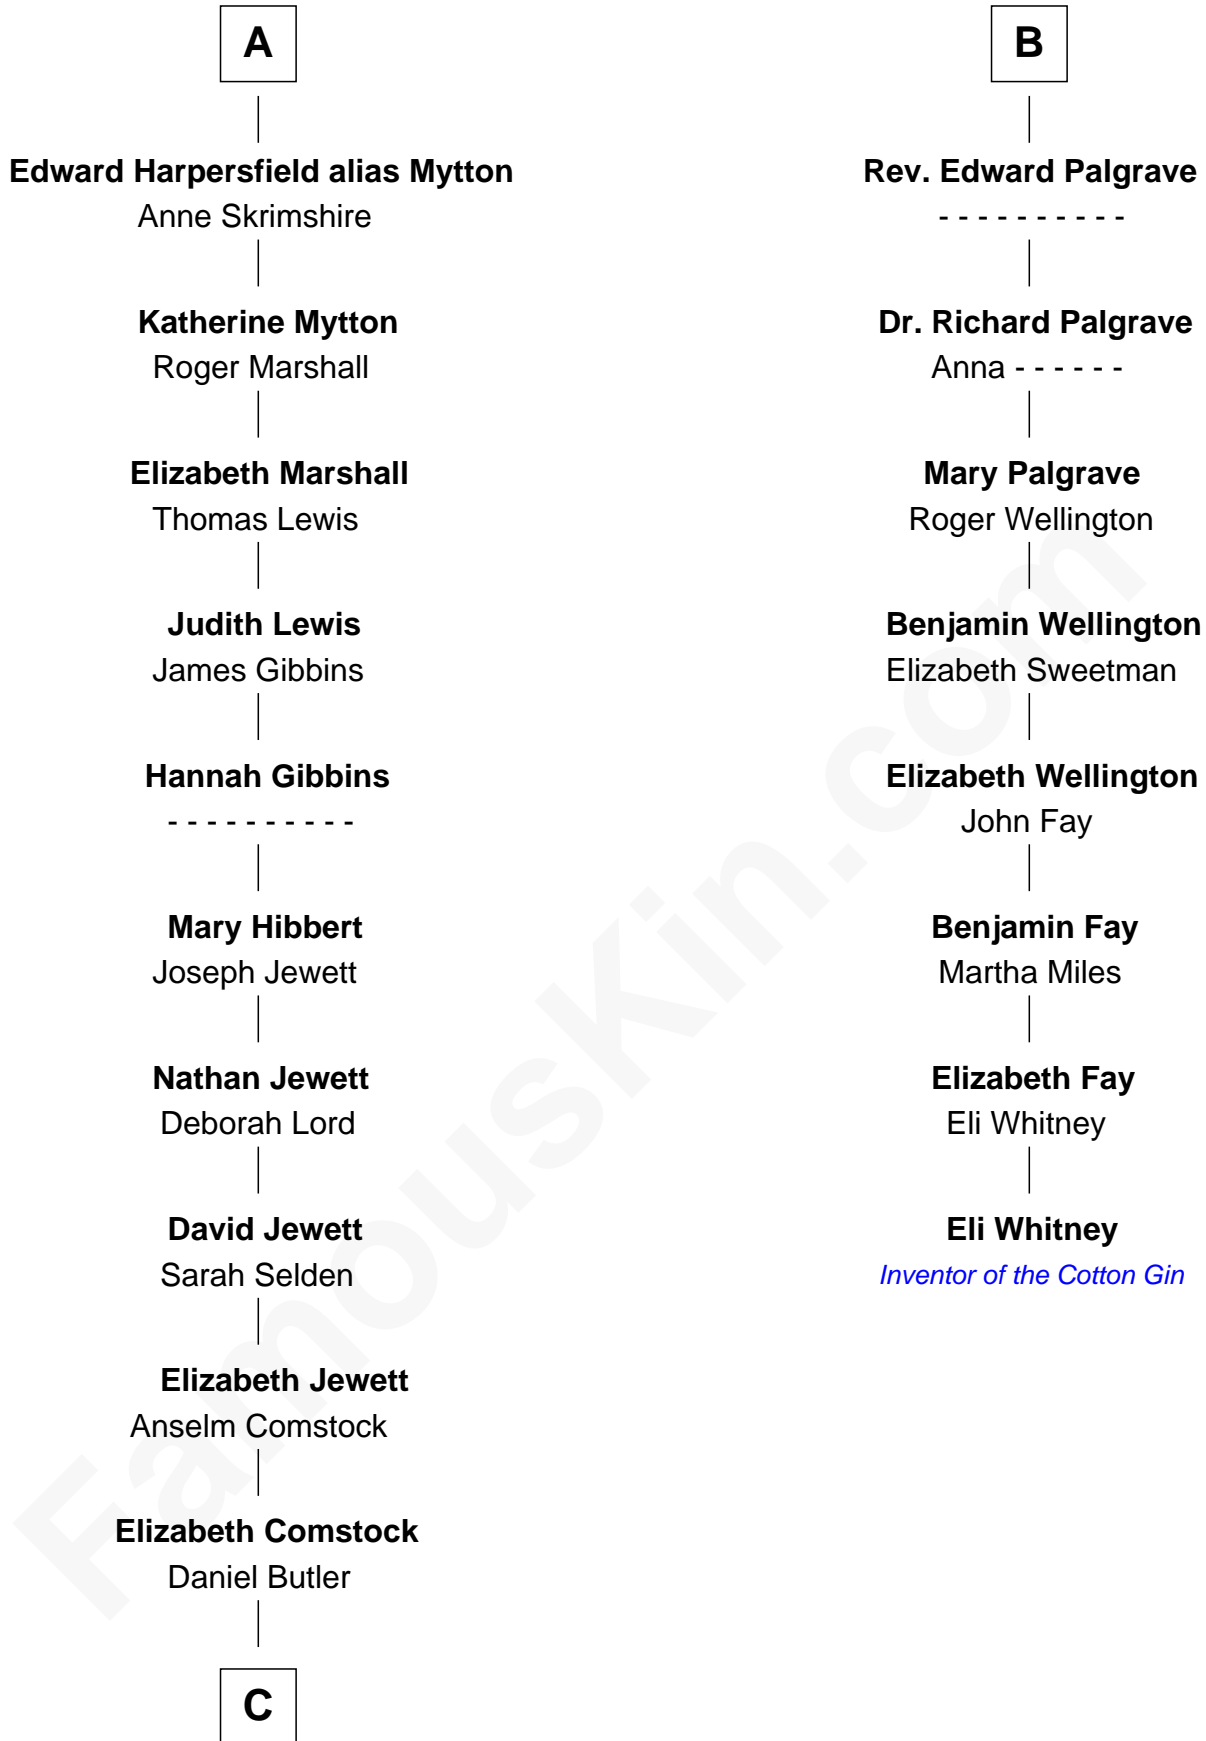

# FamousKin.com Relationship Chart of

**Gerald Ford**

*38th U.S. President*

14th cousin 7 times removed of

**Eli Whitney**

*Inventor of the Cotton Gin*

**C**

—  
**George Selden Butler**

Elizabeth Ely Gridley

—  
**Amy Gridley Butler**

George Manney Ayer

—  
**Adele Augusta Ayer**

Levi Addison Gardner

—  
**Dorothy Ayer Gardner**

Leslie Lynch King

—  
**Gerald Ford**