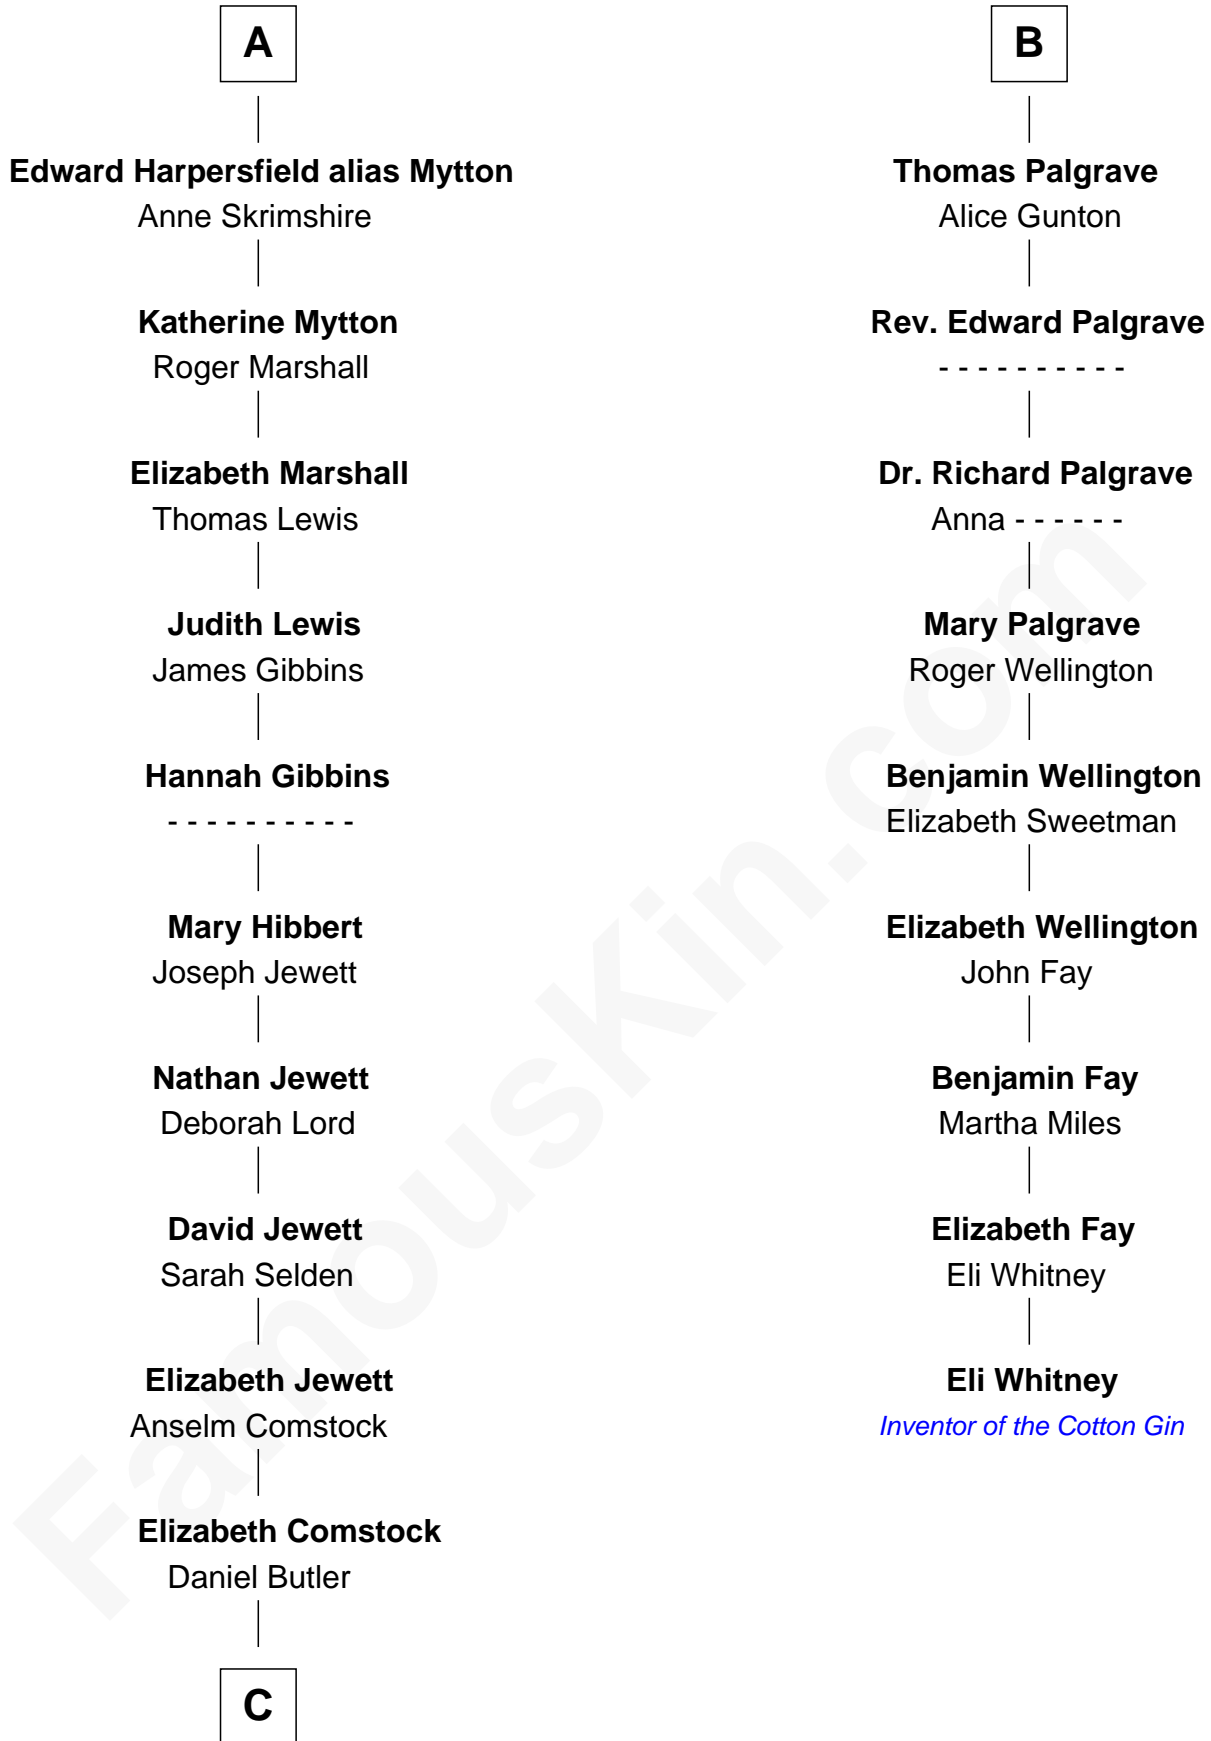

# FamousKin.com Relationship Chart of

**Gerald Ford**

*38th U.S. President*

15th cousin 6 times removed of

**Eli Whitney**

*Inventor of the Cotton Gin*

**Edmund Fitzalan**

Alice de Warenne

**C**

—  
**George Selden Butler**

Elizabeth Ely Gridley

—  
**Amy Gridley Butler**

George Manney Ayer

—  
**Adele Augusta Ayer**

Levi Addison Gardner

—  
**Dorothy Ayer Gardner**

Leslie Lynch King

—  
**Gerald Ford**

*38th U.S. President*

FamousKin.com