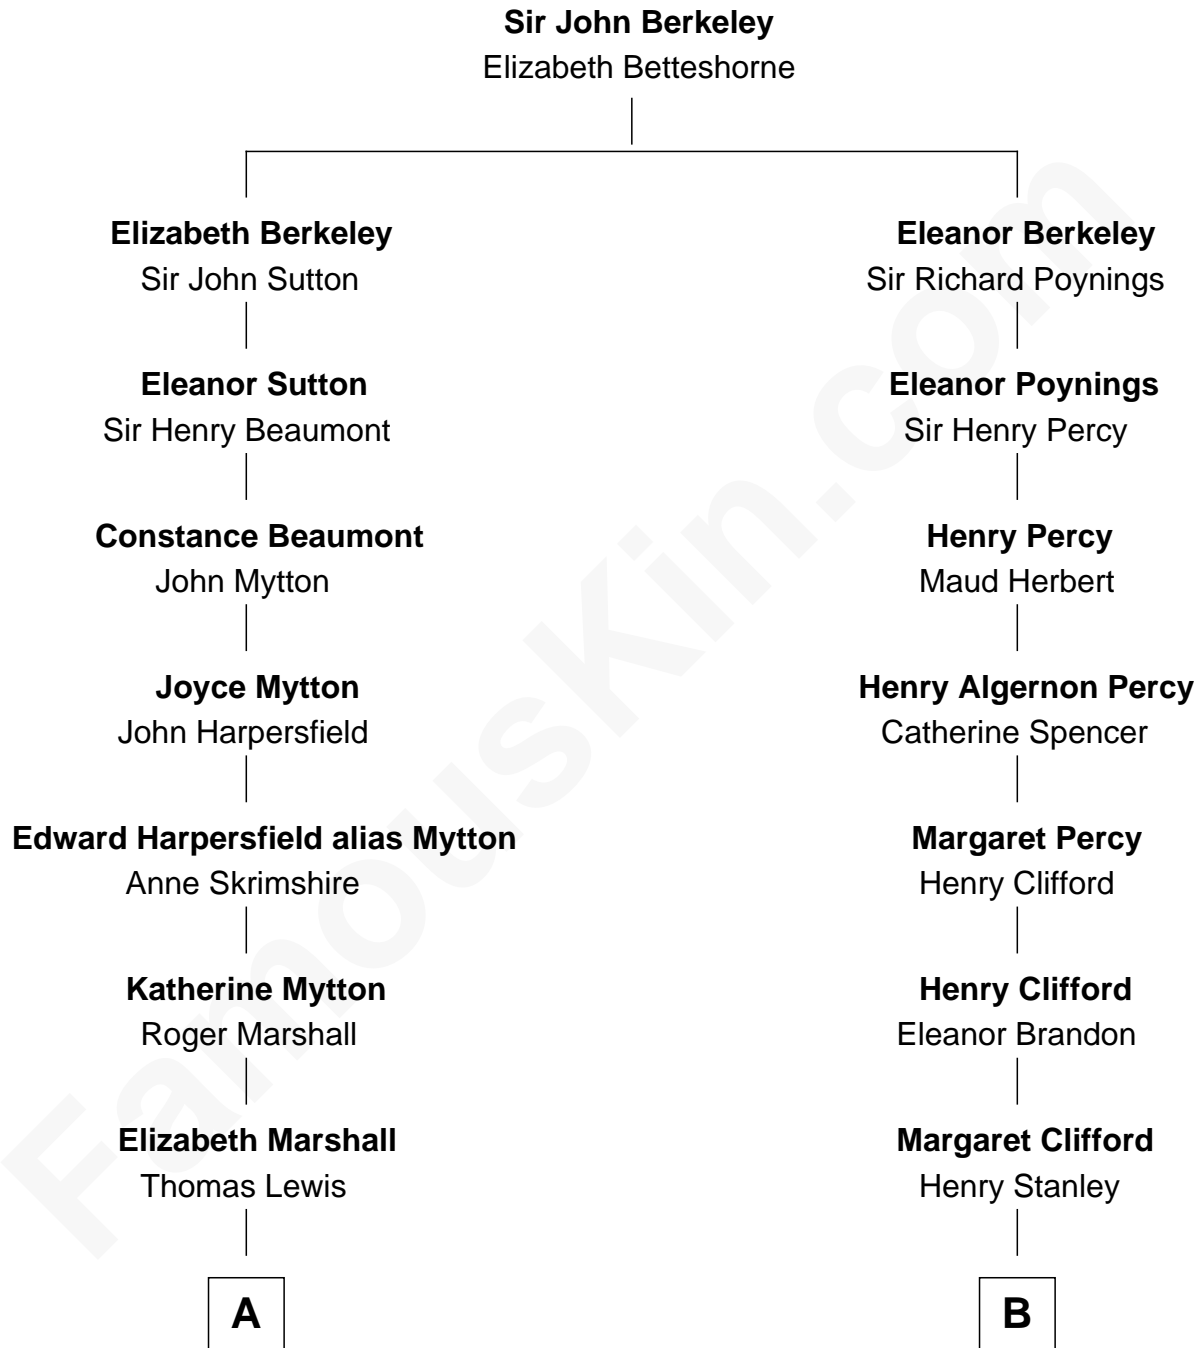

# FamousKin.com Relationship Chart of

**Gerald Ford**

*38th U.S. President*

18th cousin 3 times removed of

**Cara Delevingne**

*Fashion Model and Movie Actress*

**C**

**Dorothy Ayer Gardner**

Leslie Lynch King

**Gerald Ford**

*38th U.S. President*

**D**

**Armyne Evelyne Gordon**

Sir Lionel Lawson Faudel-Phillips

**Anne Margaret Faudel-Phillips**

John Vincent Sheffield

**Jane Armyne Sheffield**

Sir Jocelyn Edward Greville Stevens

**Pandora Anne Stevens**

Charles Hamar Delevingne

**Cara Delevingne**

*Model and Actress*