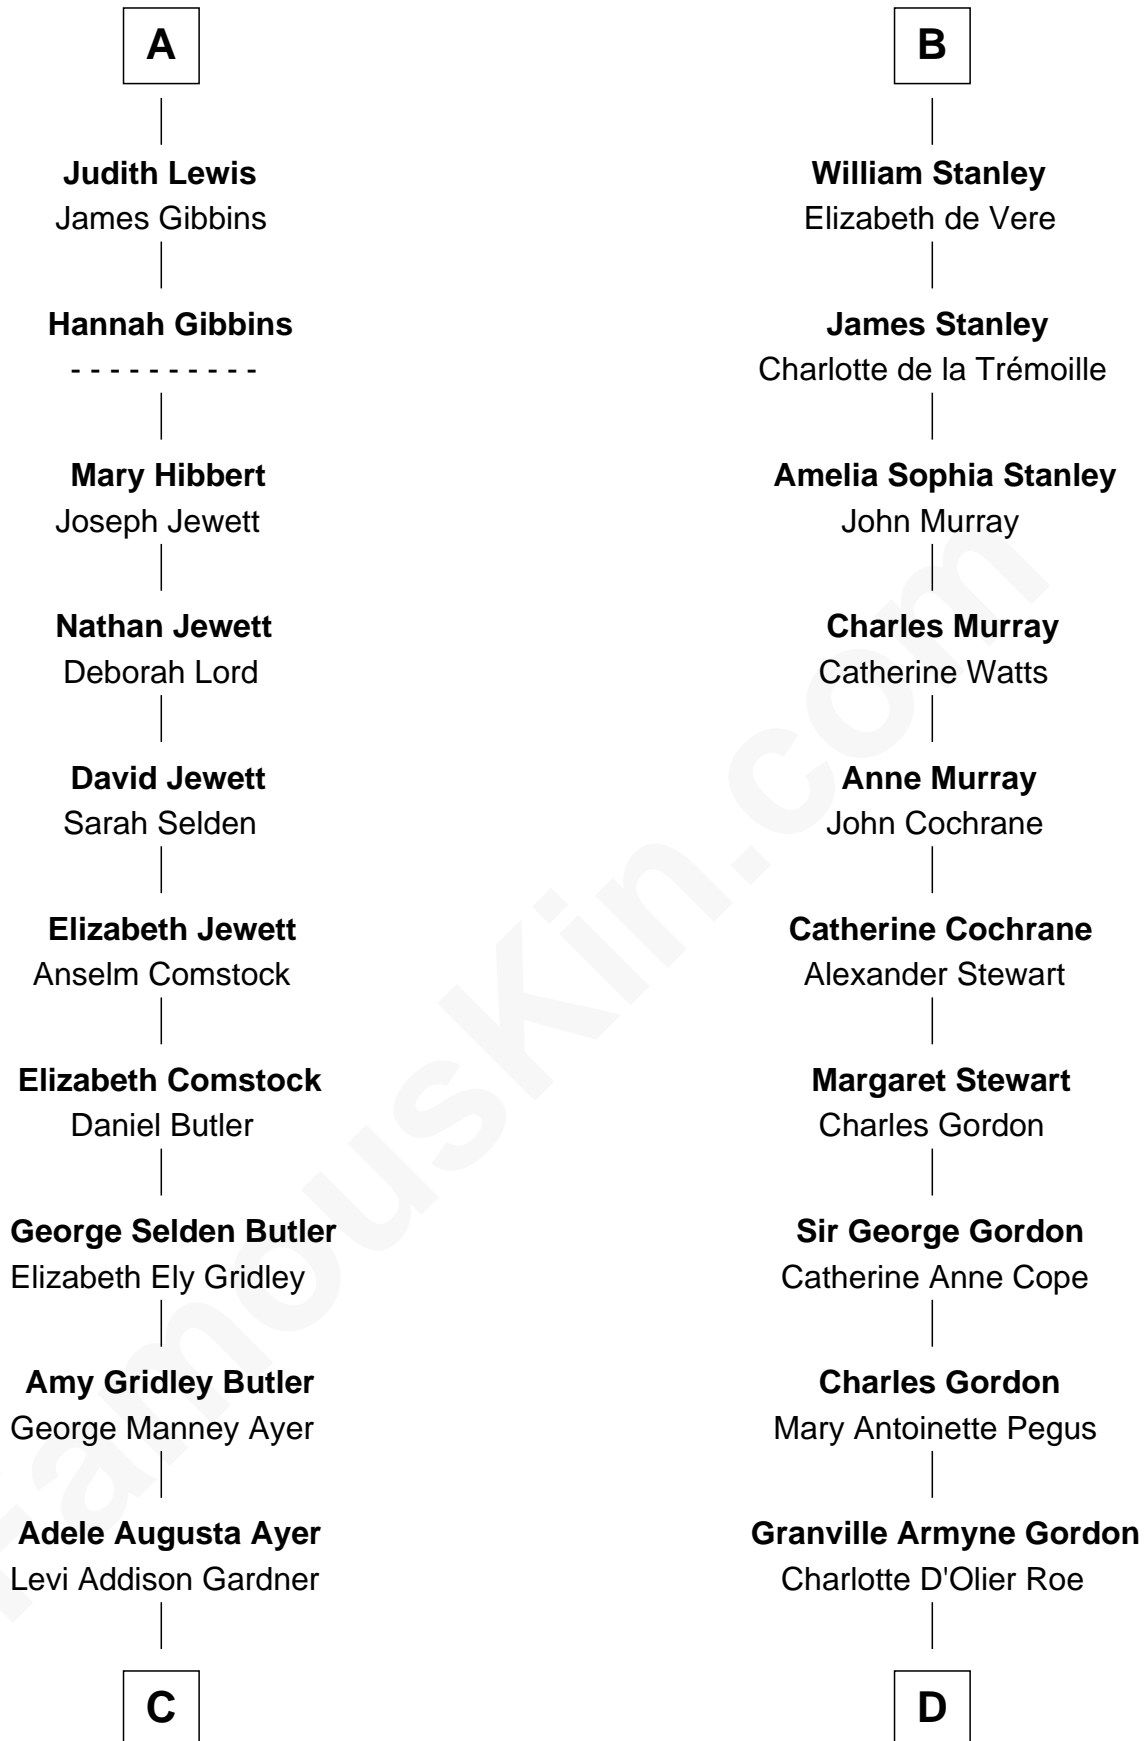

# FamousKin.com Relationship Chart of

**Gerald Ford**

*38th U.S. President*

18th cousin 3 times removed of

**Cara Delevingne**

*Fashion Model and Movie Actress*

**C**

**Dorothy Ayer Gardner**

Leslie Lynch King

**Gerald Ford**

*38th U.S. President*

**D**

**Armyne Evelyne Gordon**

Sir Lionel Lawson Faudel-Phillips

**Anne Margaret Faudel-Phillips**

John Vincent Sheffield

**Jane Armyne Sheffield**

Sir Jocelyn Edward Greville Stevens

**Pandora Anne Stevens**

Charles Hamar Delevingne

**Cara Delevingne**

*Model and Actress*