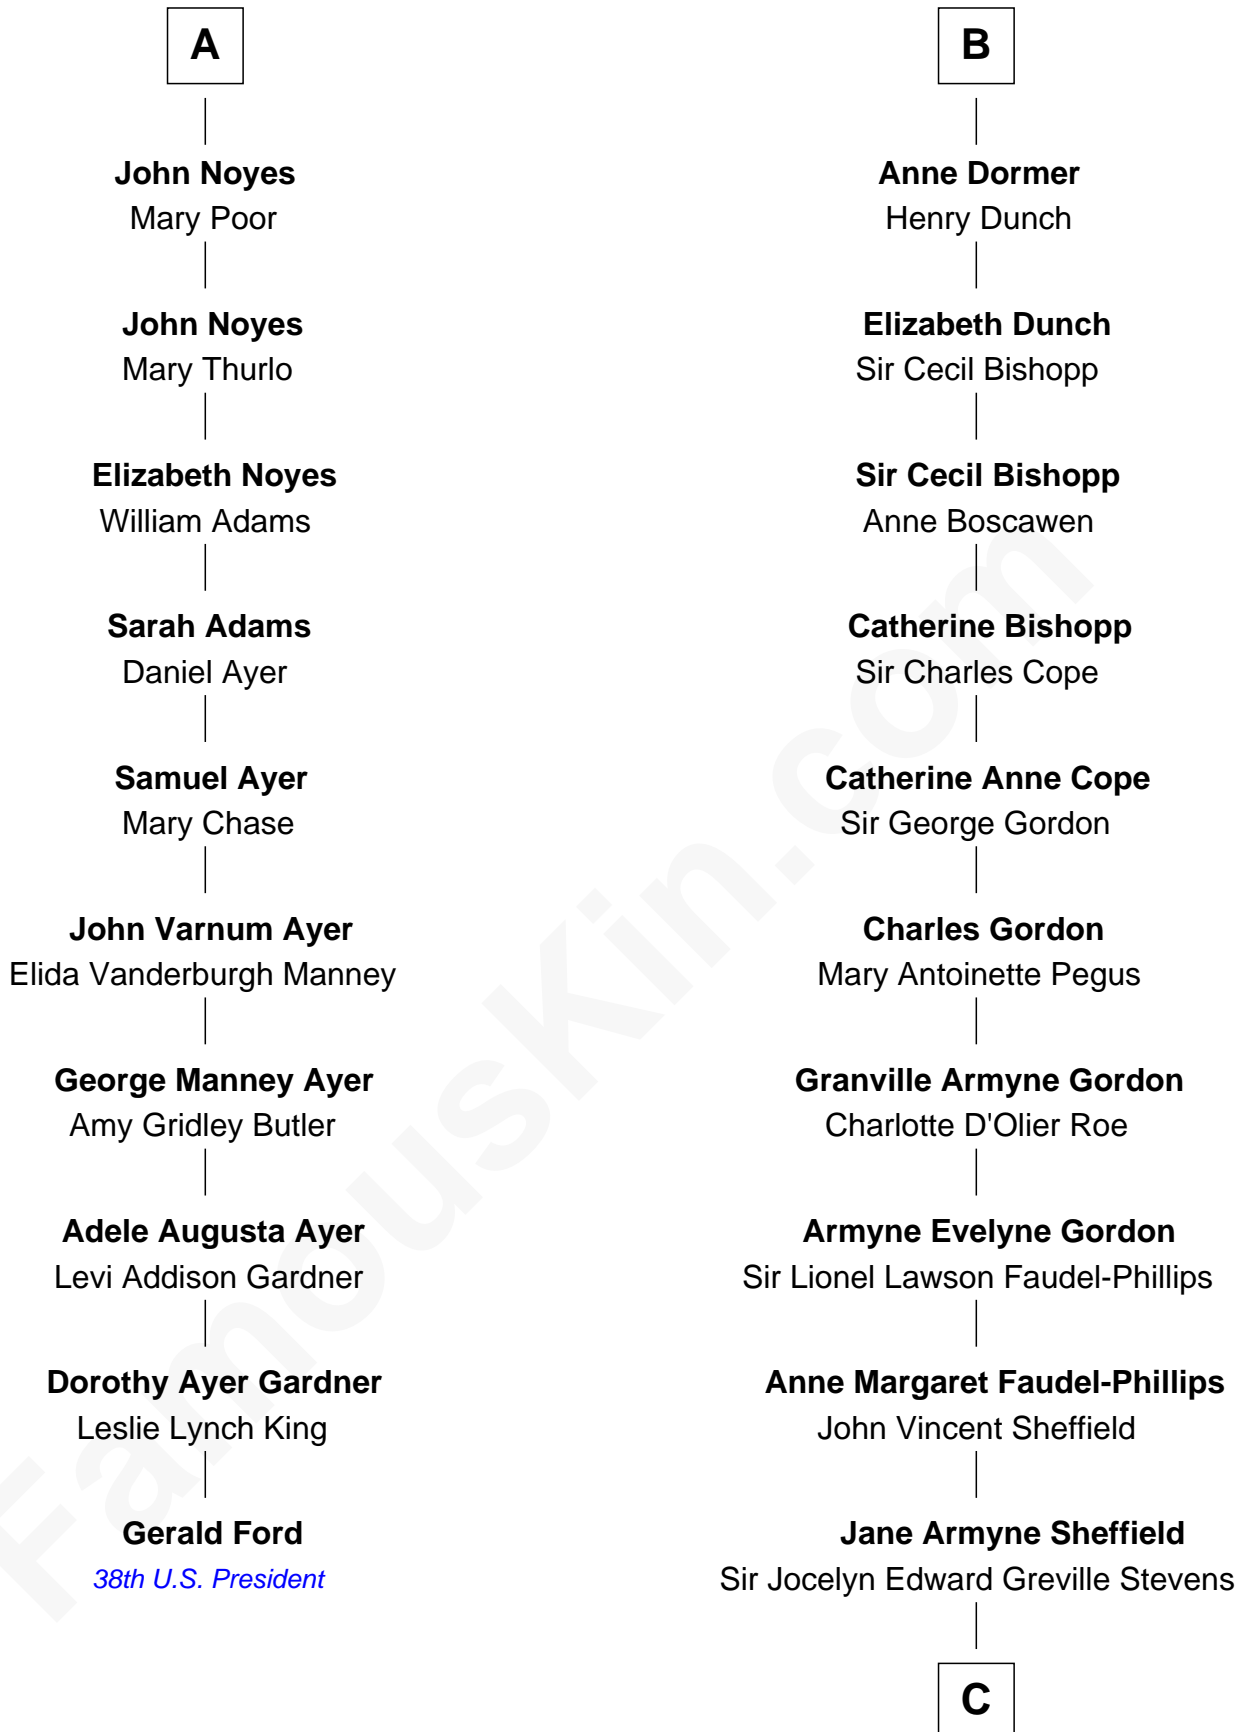

FamousKin.com Relationship Chart of

Gerald Ford

38th U.S. President

16th cousin 2 times removed of

Cara Delevingne

Fashion Model and Movie Actress

Pandora Anne Stevens
Charles Hamar Delevingne

Cara Delevingne
Model and Actress

FamousKin.com