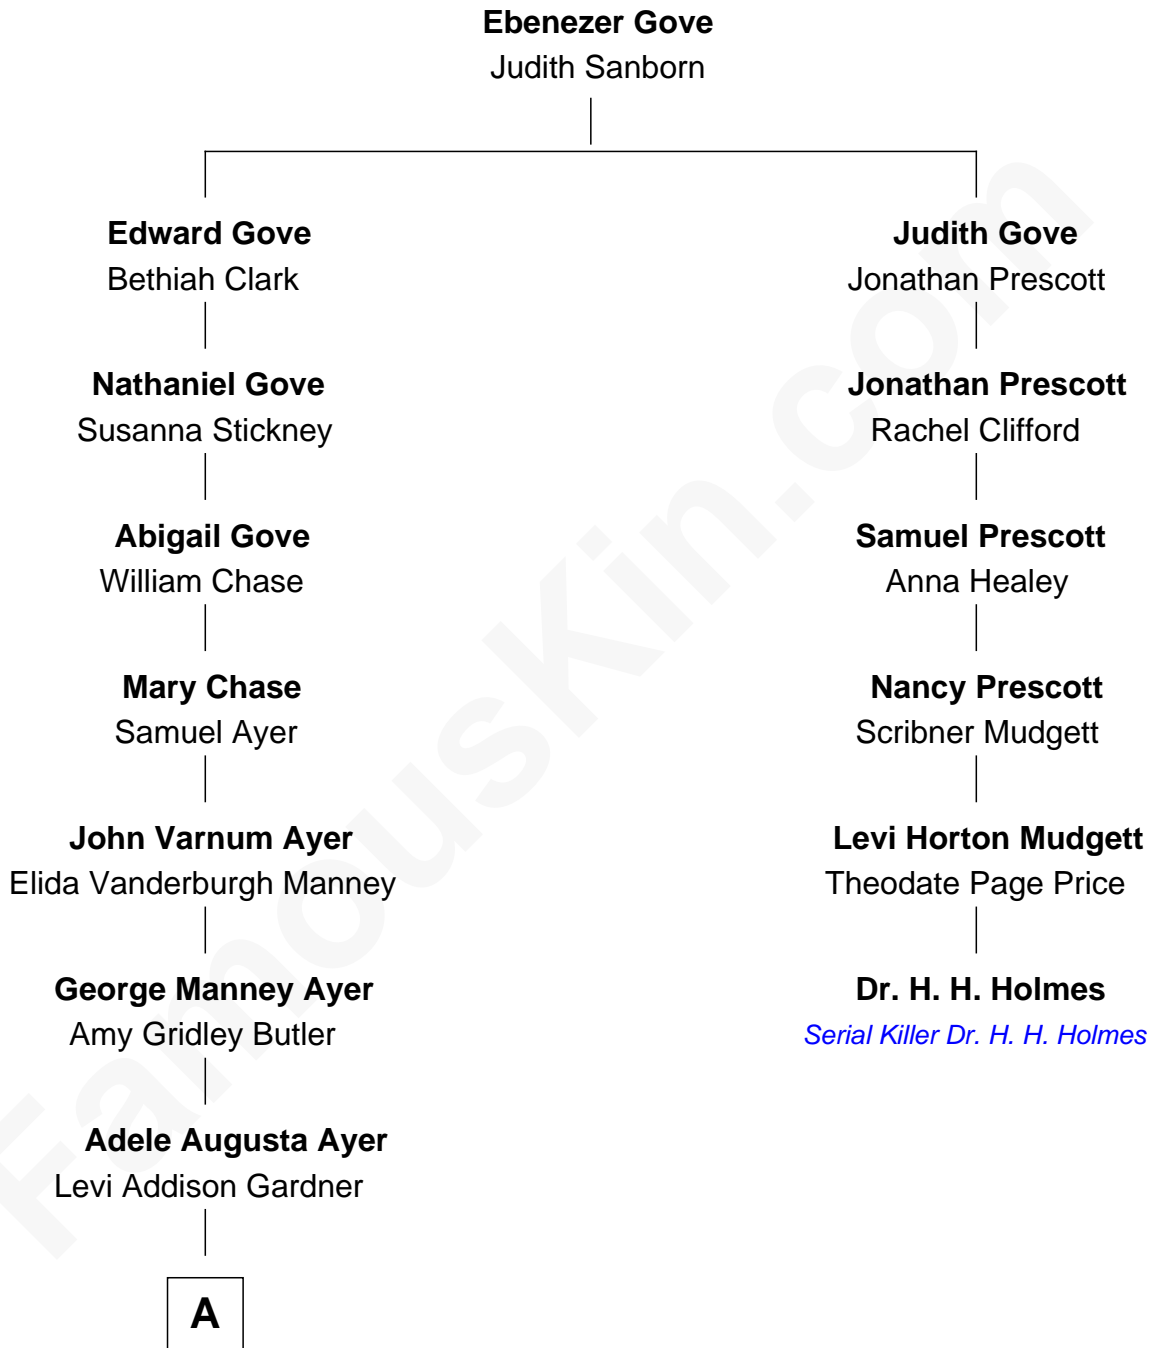

FamousKin.com Relationship Chart of

Gerald Ford

38th U.S. President

5th cousin 3 times removed of

Dr. H. H. Holmes

Serial Killer aka "Devil in the White City"

A

|
Dorothy Ayer Gardner

Leslie Lynch King

|
Gerald Ford

38th U.S. President

FamousKin.com