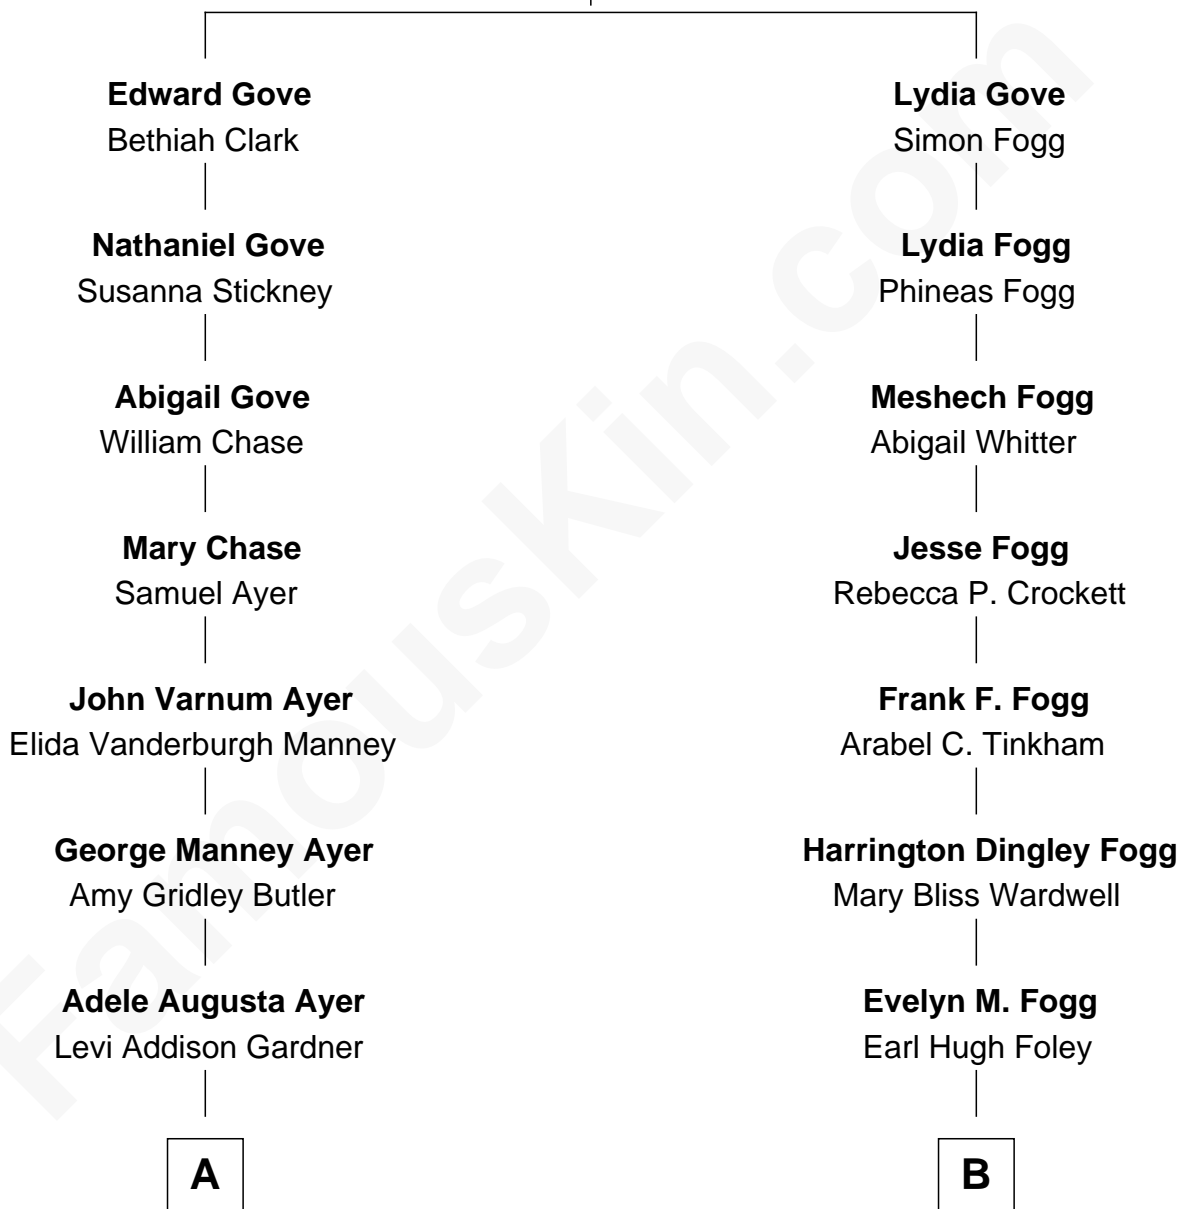

FamousKin.com Relationship Chart of

Gerald Ford

38th U.S. President

8th cousin of

Scott Foley

TV, Stage and Movie Actor

Ebenezer Gove

Judith Sanborn

A

Dorothy Ayer Gardner

Leslie Lynch King

Gerald Ford

38th U.S. President

B

Hugh Henry Foley

Constance Jean Kellerman