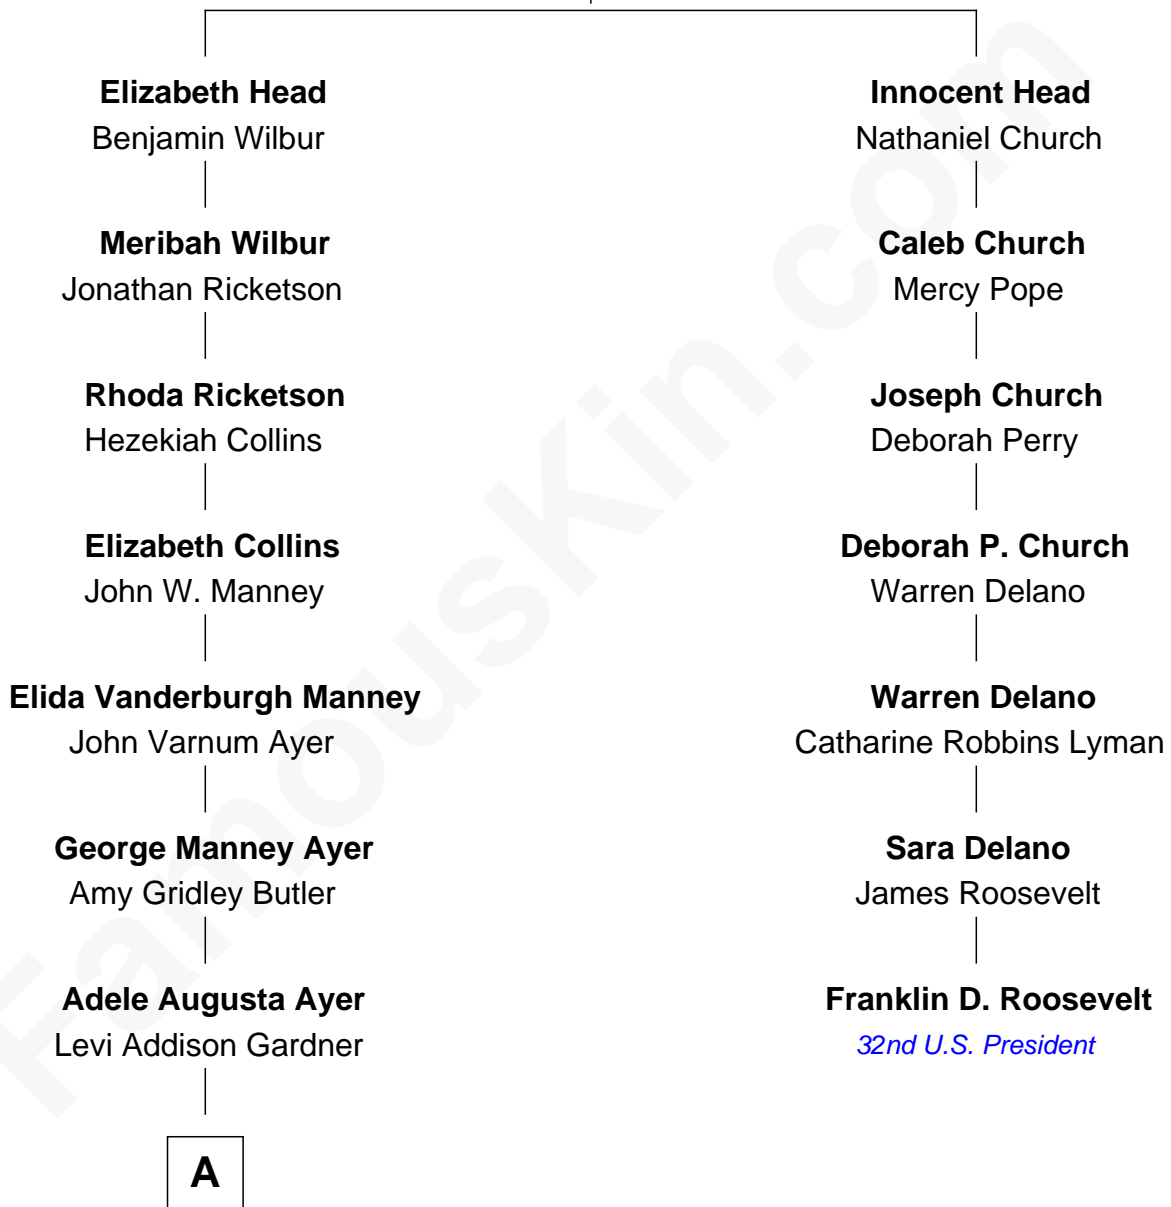

FamousKin.com Relationship Chart of

Gerald Ford

38th U.S. President

6th cousin 2 times removed of

Franklin D. Roosevelt

32nd U.S. President

Henry Head
Elizabeth Lovett

A

—
Dorothy Ayer Gardner

Leslie Lynch King

—
Gerald Ford

38th U.S. President

FamousKin.com