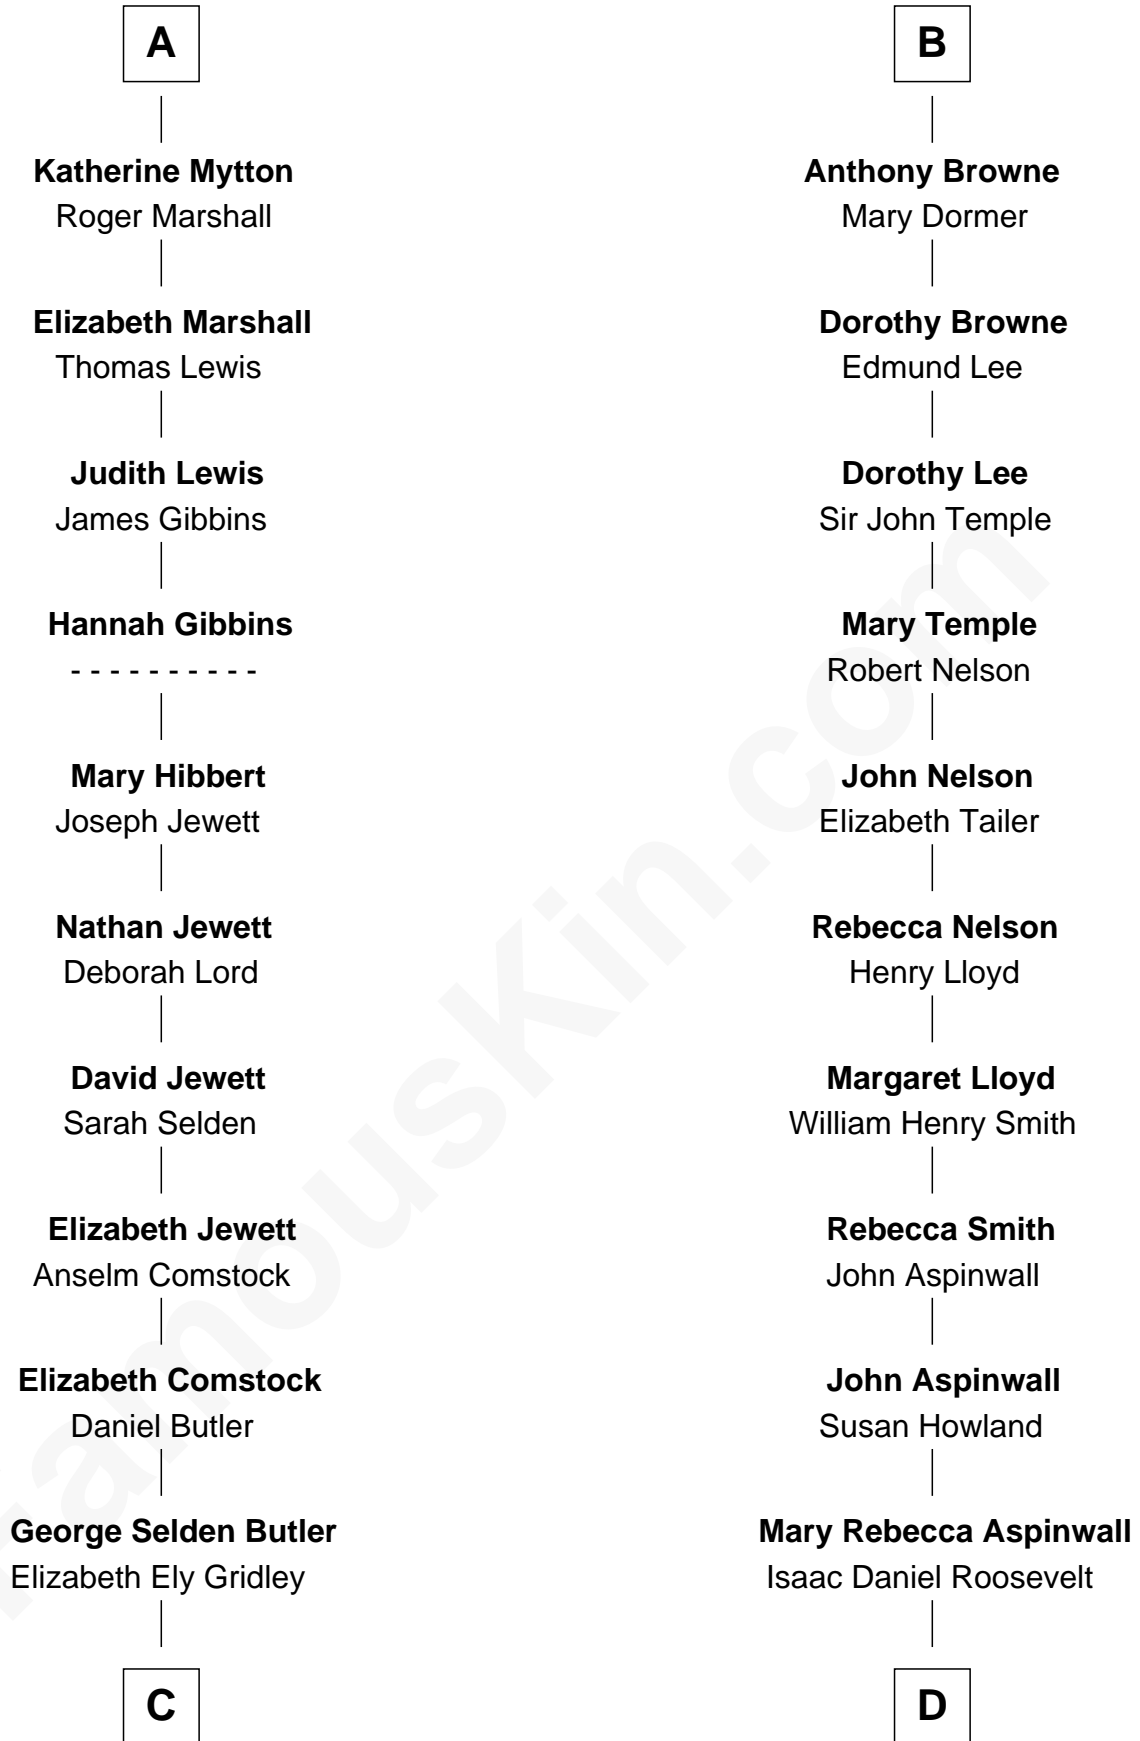

FamousKin.com Relationship Chart of

Gerald Ford

38th U.S. President

18th cousin 2 times removed of

Franklin D. Roosevelt

32nd U.S. President

Sir Roger le Strange

Aline Fitzalan

Lucy le Strange
Sir William Willoughby

Elizabeth Willoughby
Sir Henry de Beaumont

Sir Henry Beaumont
Joan Heronville

Sir Henry Beaumont
Eleanor Sutton

Constance Beaumont
John Mytton

Joyce Mytton
John Harpersfield

Edward Harpersfield alias Mytton
Anne Skrimshire

A

John le Strange
Maud de Mohun

Richard le Strange
Elizabeth de Cobham

John le Strange
Jacquetta Woodville

Joan le Strange
George Stanley

Sir Thomas Stanley
Anne Hastings

Margaret Stanley
Robert Radcliffe

Jane Radcliffe
Anthony Browne

B

C

Amy Gridley Butler
George Manney Ayer

Adele Augusta Ayer
Levi Addison Gardner

Dorothy Ayer Gardner
Leslie Lynch King

Gerald Ford
38th U.S. President