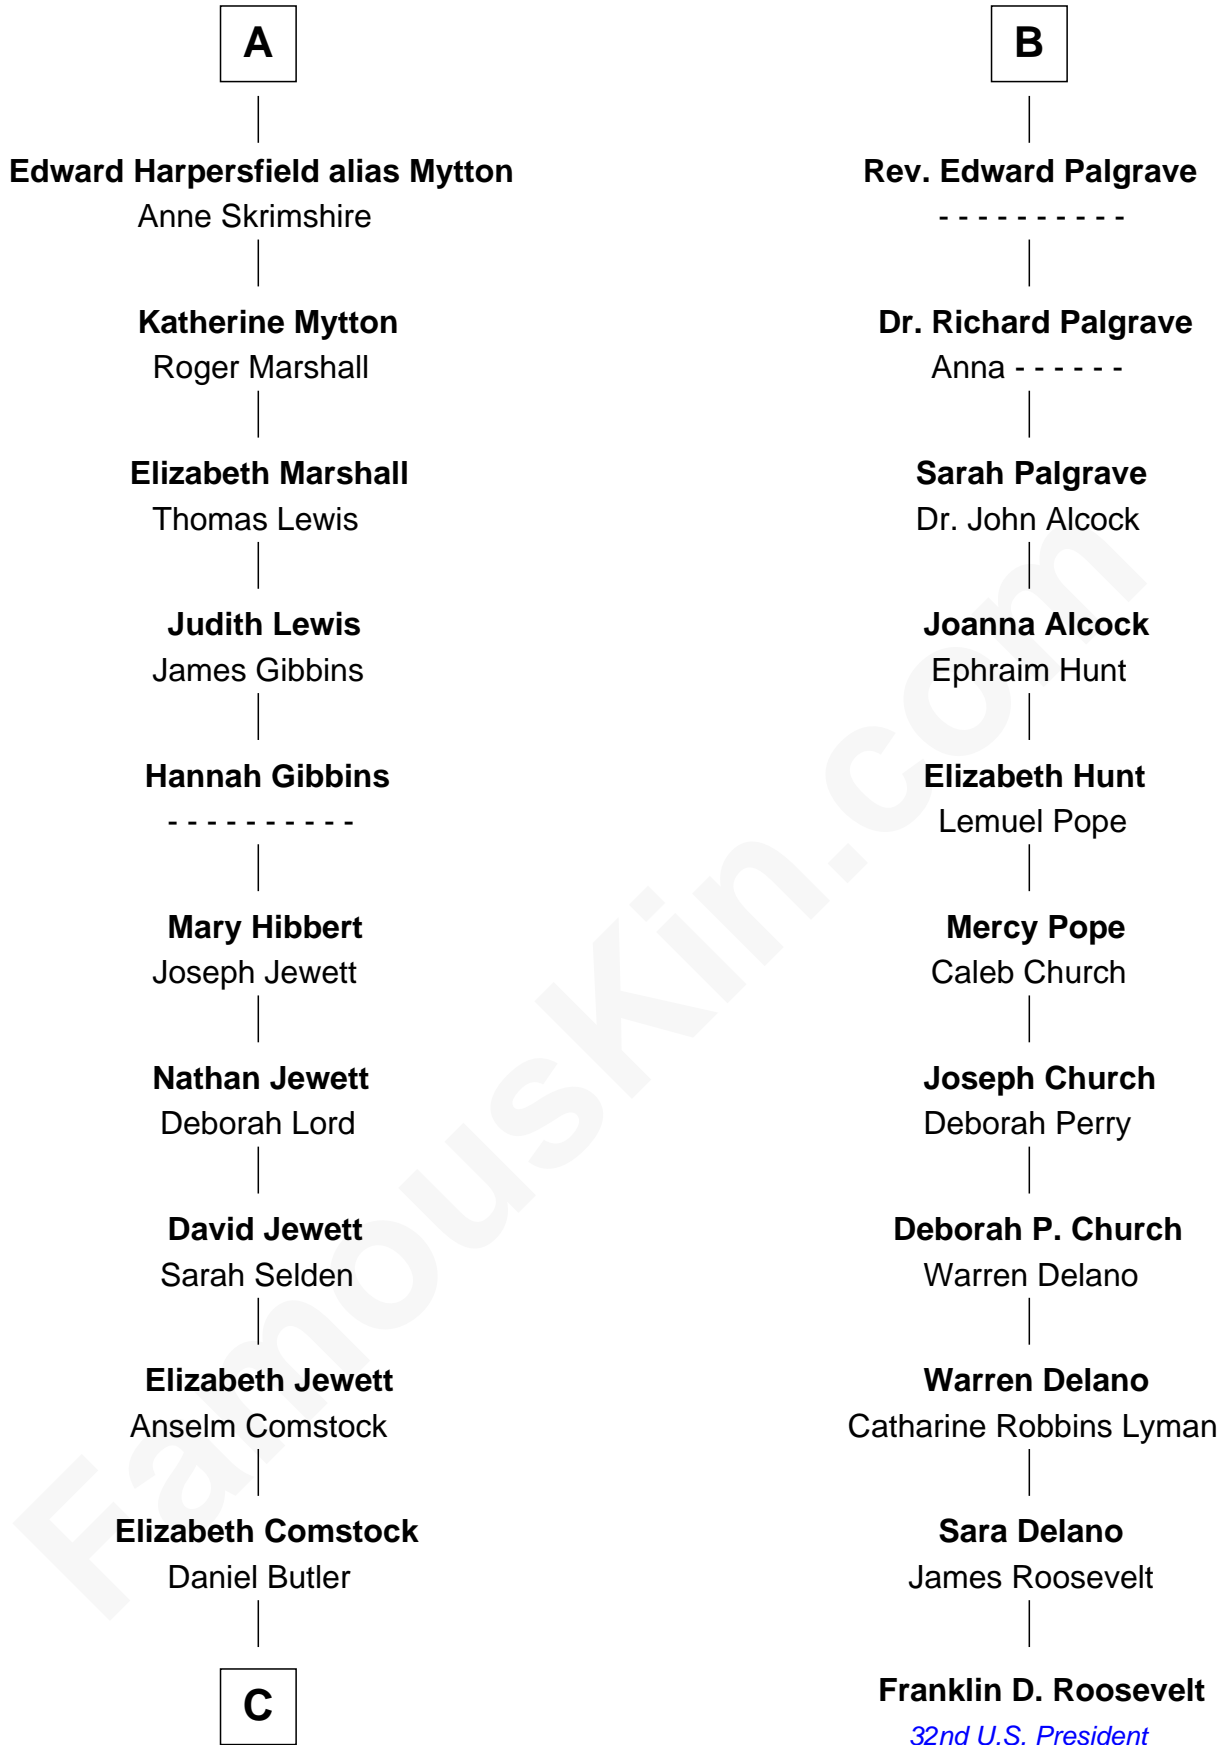

FamousKin.com Relationship Chart of

Gerald Ford

38th U.S. President

17th cousin 4 times removed of

Franklin D. Roosevelt

32nd U.S. President

C

George Selden Butler

Elizabeth Ely Gridley

Amy Gridley Butler

George Manney Ayer

Adele Augusta Ayer

Levi Addison Gardner

Dorothy Ayer Gardner

Leslie Lynch King

Gerald Ford

38th U.S. President

FamousKin.com