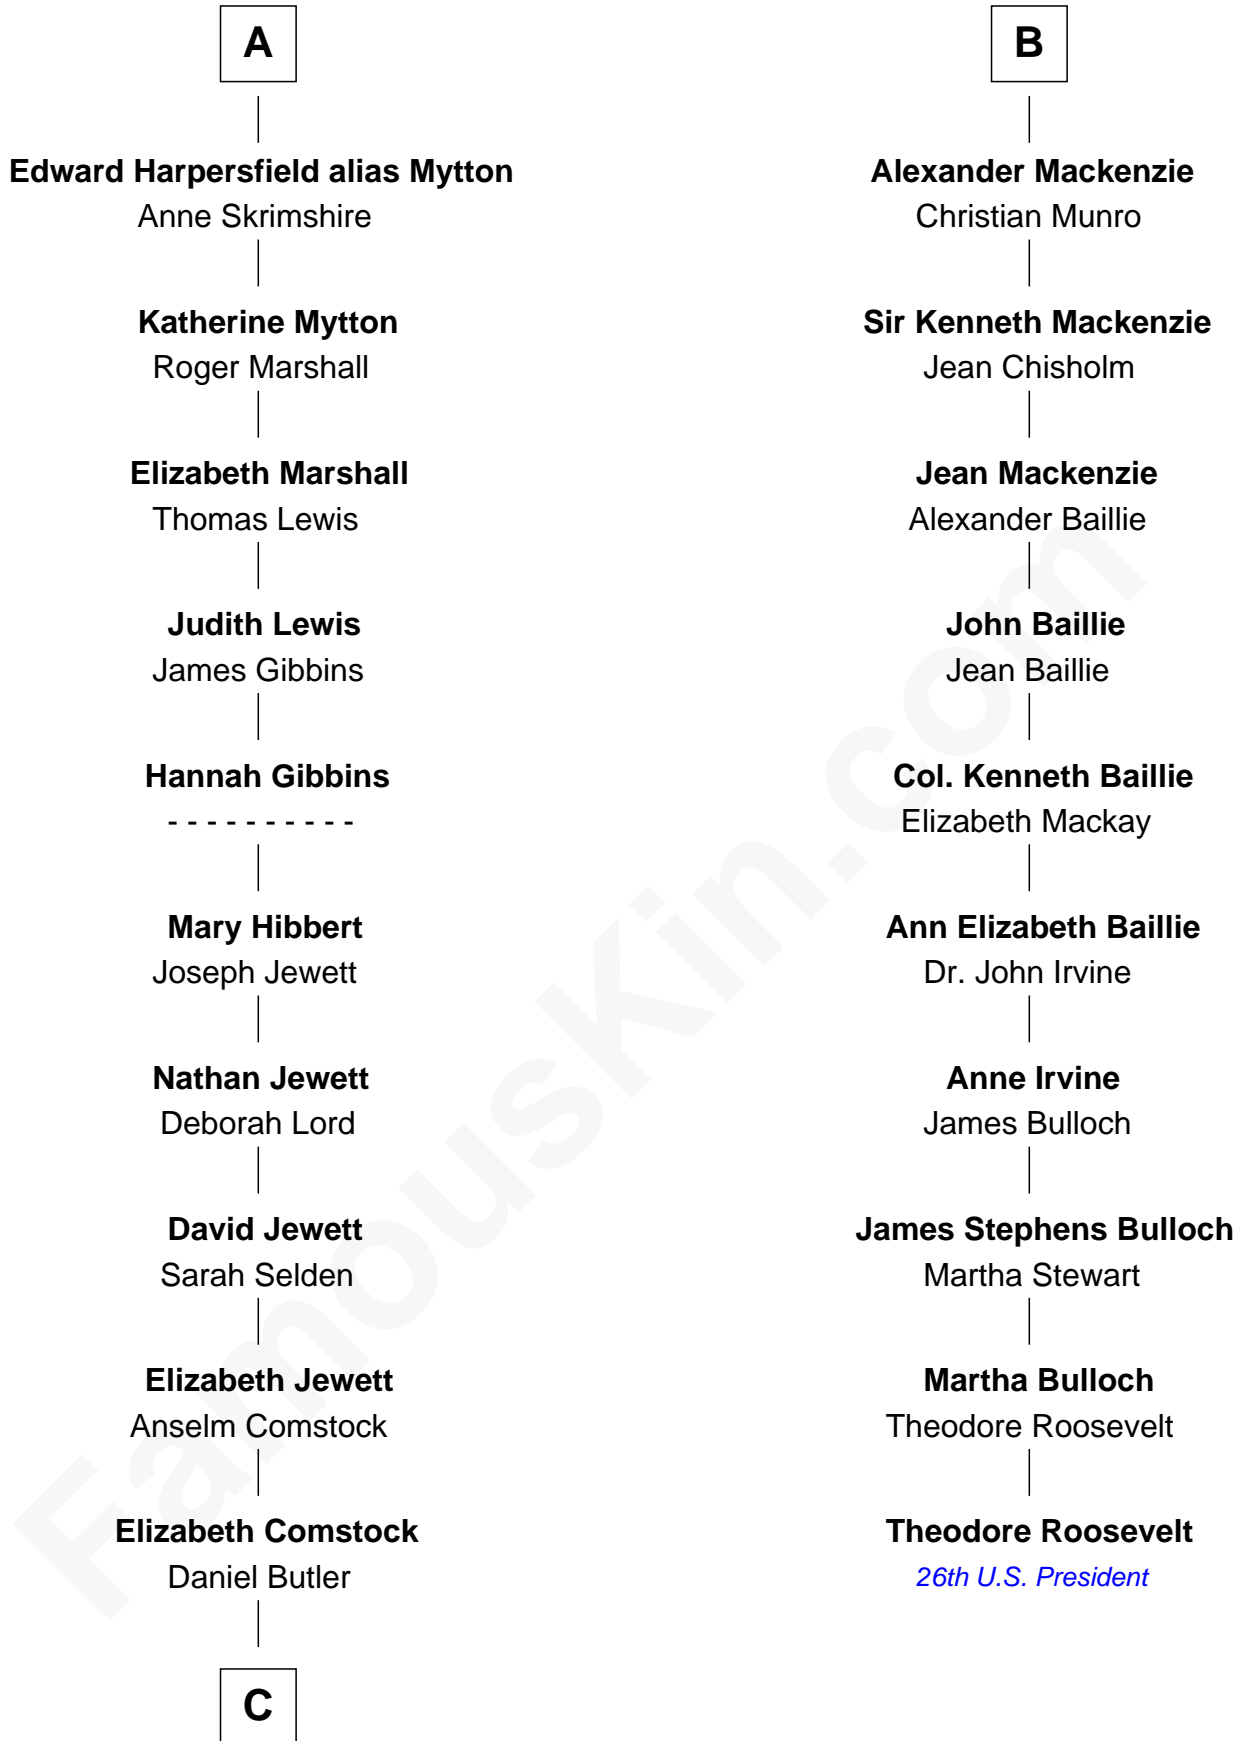

FamousKin.com Relationship Chart of

Gerald Ford

38th U.S. President

16th cousin 5 times removed of

Theodore Roosevelt

26th U.S. President

C

—
George Selden Butler

Elizabeth Ely Gridley

—
Amy Gridley Butler

George Manney Ayer

—
Adele Augusta Ayer

Levi Addison Gardner

—
Dorothy Ayer Gardner

Leslie Lynch King

—
Gerald Ford

38th U.S. President

FamousKin.com