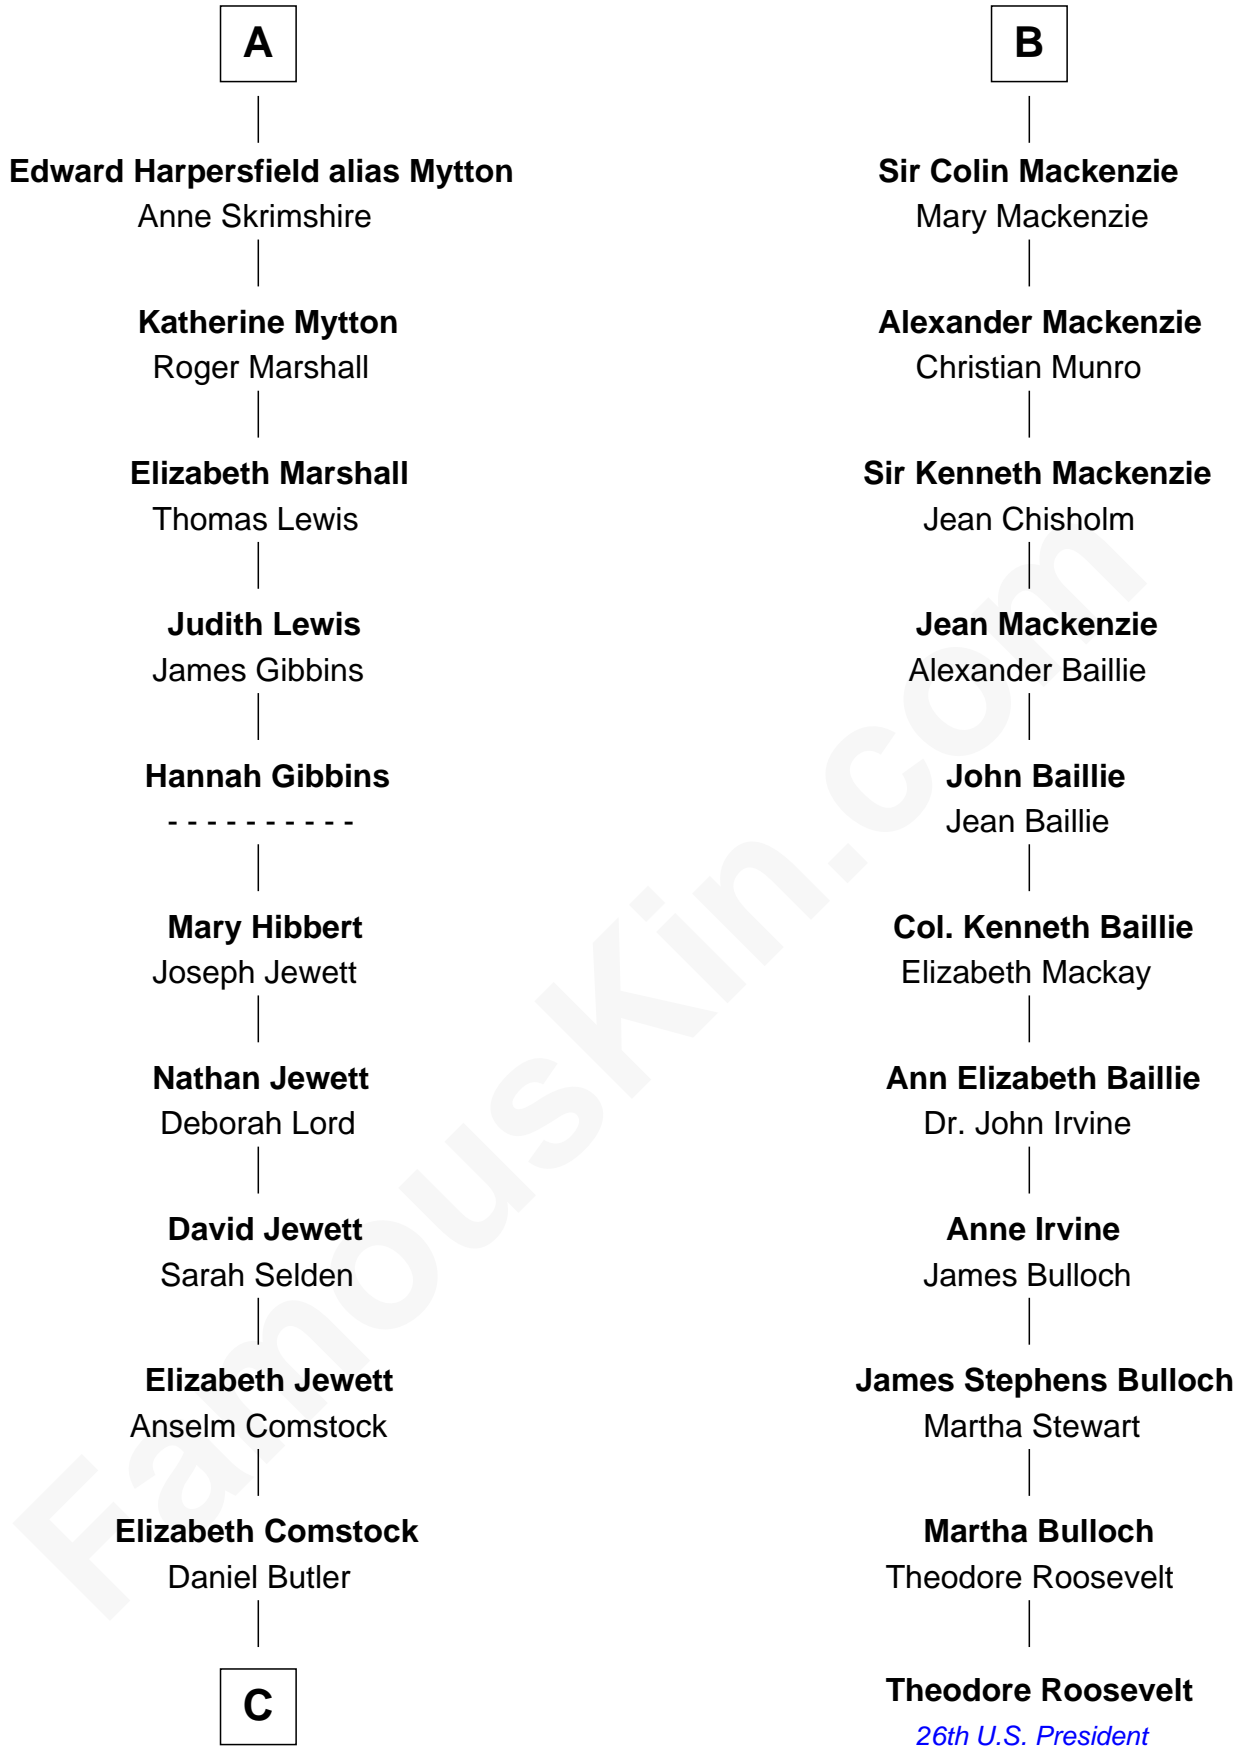

# FamousKin.com Relationship Chart of

**Gerald Ford**

*38th U.S. President*

17th cousin 4 times removed of

**Theodore Roosevelt**

*26th U.S. President*

**Edmund Fitzalan**

Alice de Warenne

**C**

George Selden Butler

Elizabeth Ely Gridley

Amy Gridley Butler

George Manney Ayer

Adele Augusta Ayer

Levi Addison Gardner

Dorothy Ayer Gardner

Leslie Lynch King

Gerald Ford

*38th U.S. President*

FamousKin.com