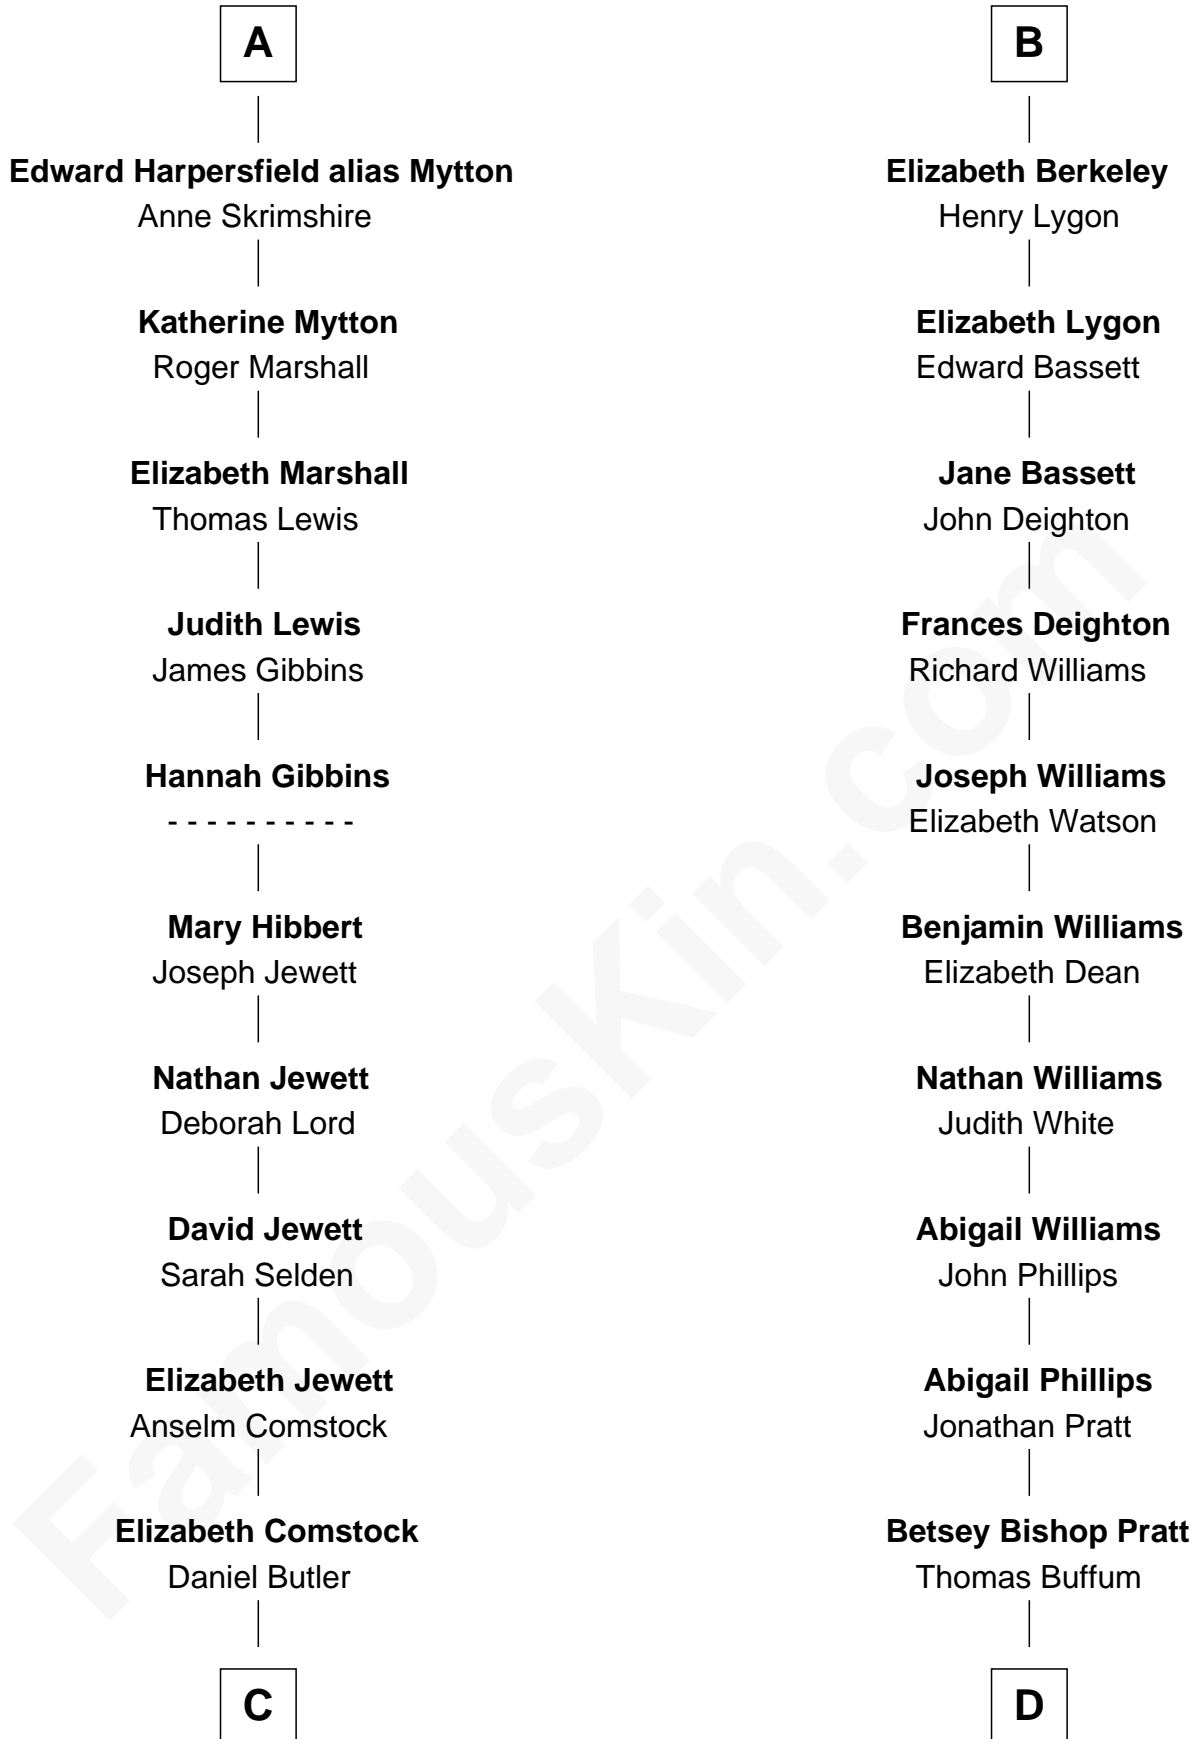

# FamousKin.com Relationship Chart of

**Gerald Ford**

*38th U.S. President*

21st cousin of

**James Taylor**

*Singer-Songwriter*

**Edmund Fitzalan**

Alice de Warenne

**C**

**George Selden Butler**

Elizabeth Ely Gridley

**Amy Gridley Butler**

George Manney Ayer

**Adele Augusta Ayer**

Levi Addison Gardner

**Dorothy Ayer Gardner**

**Theodosia Haynes**

Alexander Taylor

**Dr. Isaac Montrose Taylor**

Gertrude Arline Woodard

**James Taylor**

*Singer-Songwriter*