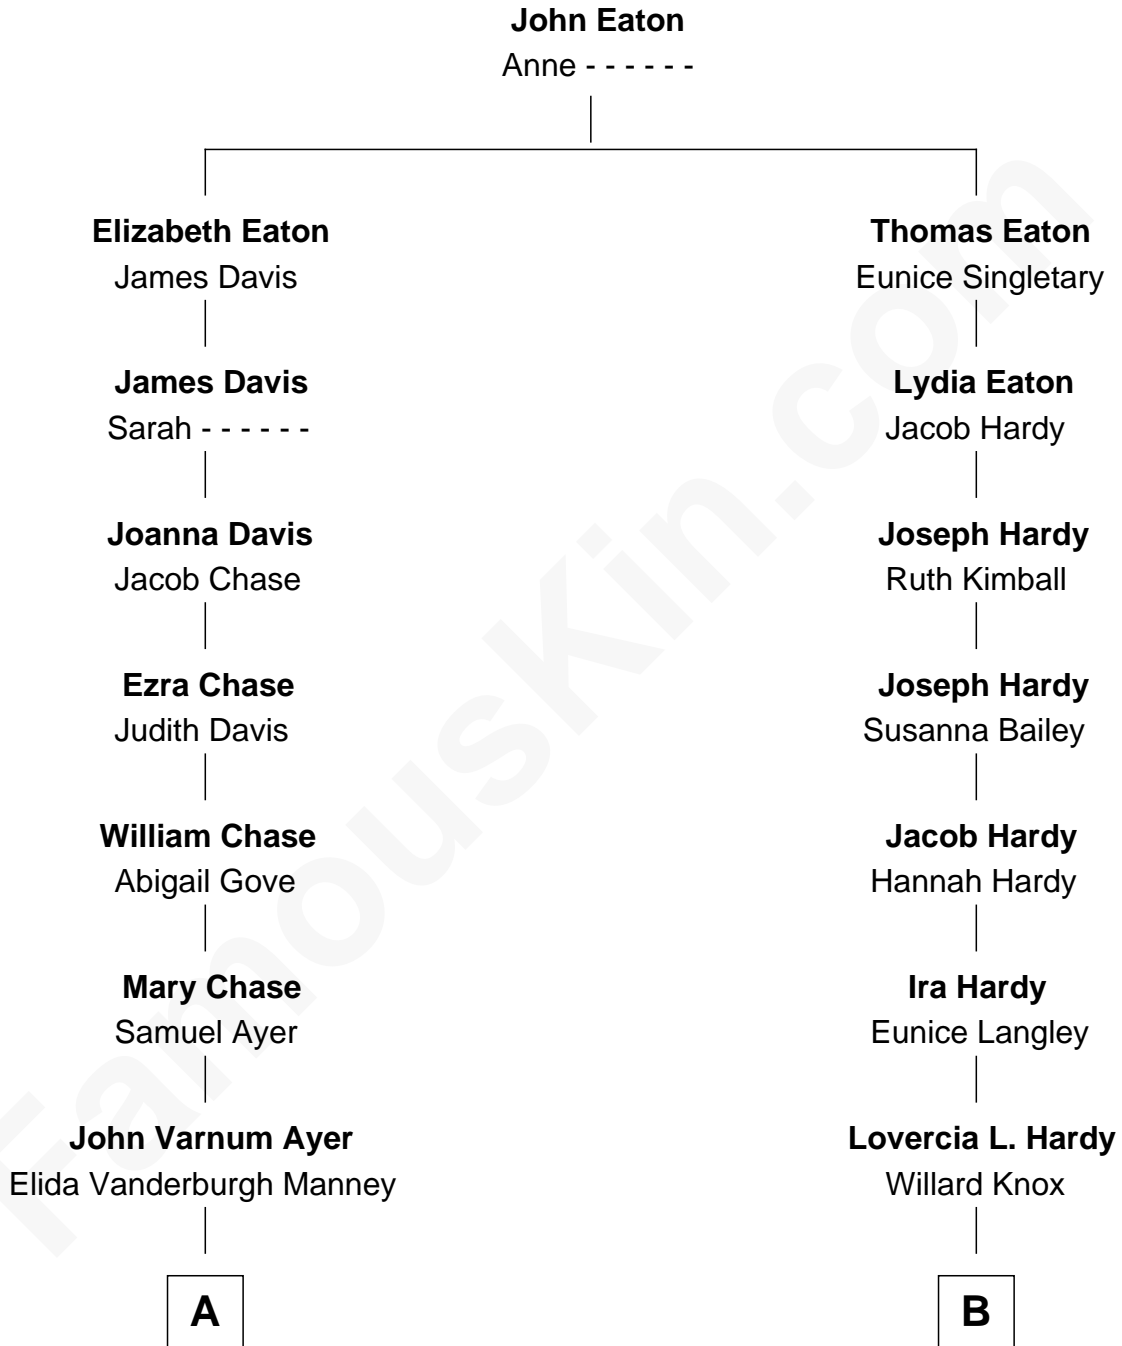

FamousKin.com Relationship Chart of

Gerald Ford

38th U.S. President

10th cousin of

James Taylor

Singer-Songwriter

A

George Manney Ayer

Amy Gridley Butler

Adele Augusta Ayer

Levi Addison Gardner

Dorothy Ayer Gardner

Leslie Lynch King

Gerald Ford

38th U.S. President

B

Fred Charles Knox

Ruth Elizabeth Collins

Ella Angelique Knox

Henry Herman Woodard

Gertrude Arline Woodard

Dr. Isaac Montrose Taylor

James Taylor

Singer-Songwriter