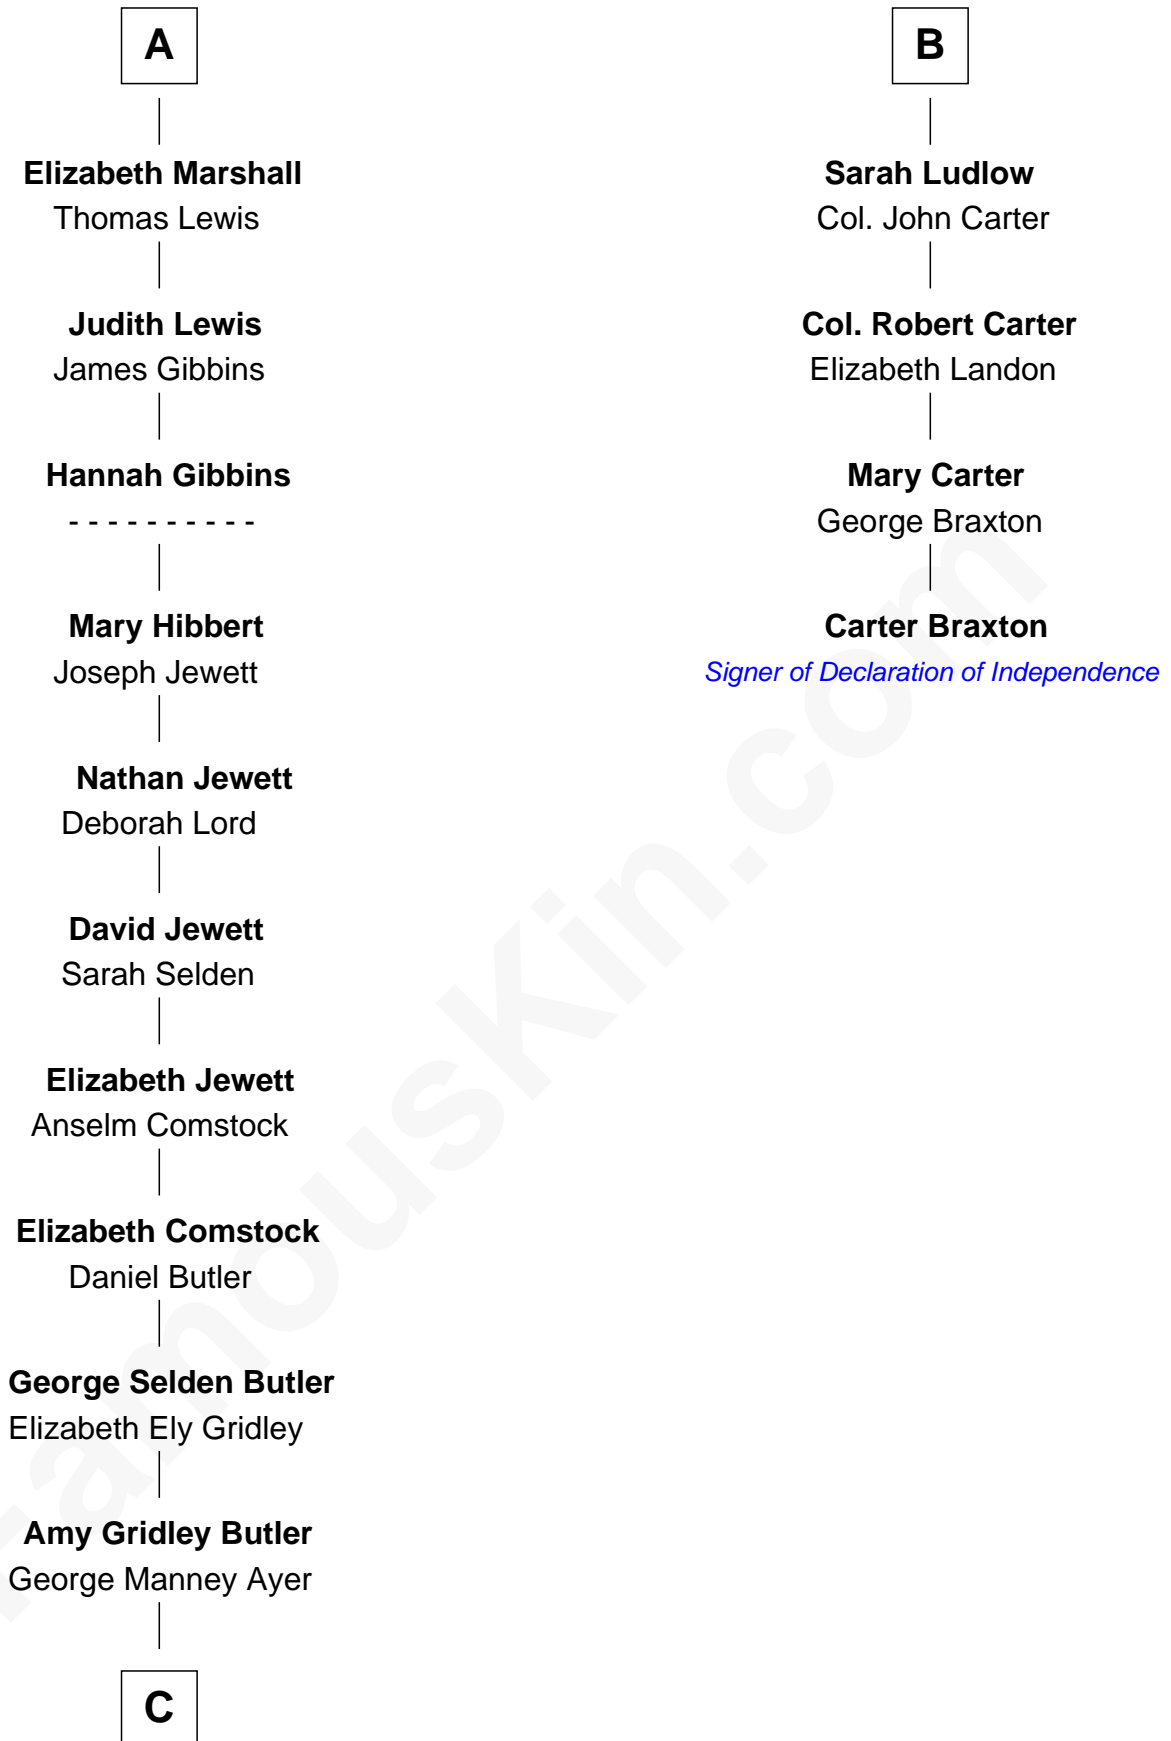

FamousKin.com Relationship Chart of

Gerald Ford

38th U.S. President

10th cousin 9 times removed of

Carter Braxton

Signer of the Declaration of Independence

Sir Walter Blount

Sancha de Ayala

Margaret de Gresley

Sir Walter Blount

Helena Byron

Sir William Blount

Margaret Echyngham

Elizabeth Blount

Sir Andrews de Windsor

Edith Windsor

George Ludlow

Thomas Ludlow

Jane Pyle

Gabriel Ludlow

Phillis - - - - -

B

C

—
Adele Augusta Ayer
Levi Addison Gardner

—
Dorothy Ayer Gardner
Leslie Lynch King

—
Gerald Ford
38th U.S. President

FamousKin.com