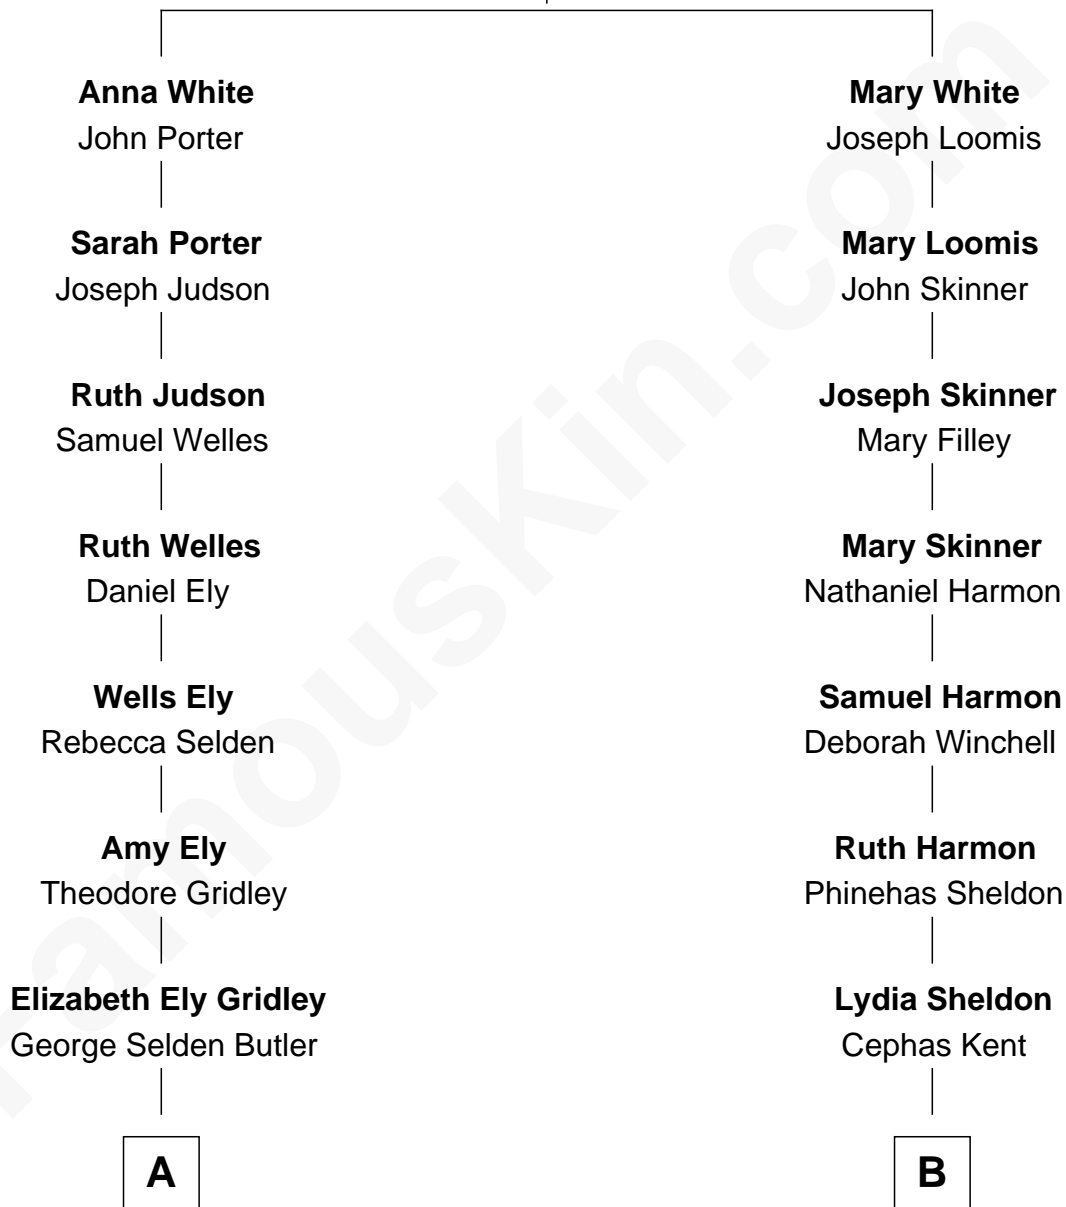

FamousKin.com Relationship Chart of

Gerald Ford

38th U.S. President

10th cousin 2 times removed of

Brewster H. Shaw

NASA Astronaut

Robert White

Bridget Allgar

A

Amy Gridley Butler
George Manney Ayer

Adele Augusta Ayer
Levi Addison Gardner

Dorothy Ayer Gardner
Leslie Lynch King

Gerald Ford
38th U.S. President

B

Beulah Kent
Almer Welch

Jane Albina Welch
Lorenzo Webber

Sophia Webber
Charles Burton Pomeroy

Adelle Pomeroy
John Thomas Shaw

Brewster Hopkinson Shaw
Leone Marguerite Lee

Brewster H. Shaw
NASA Astronaut