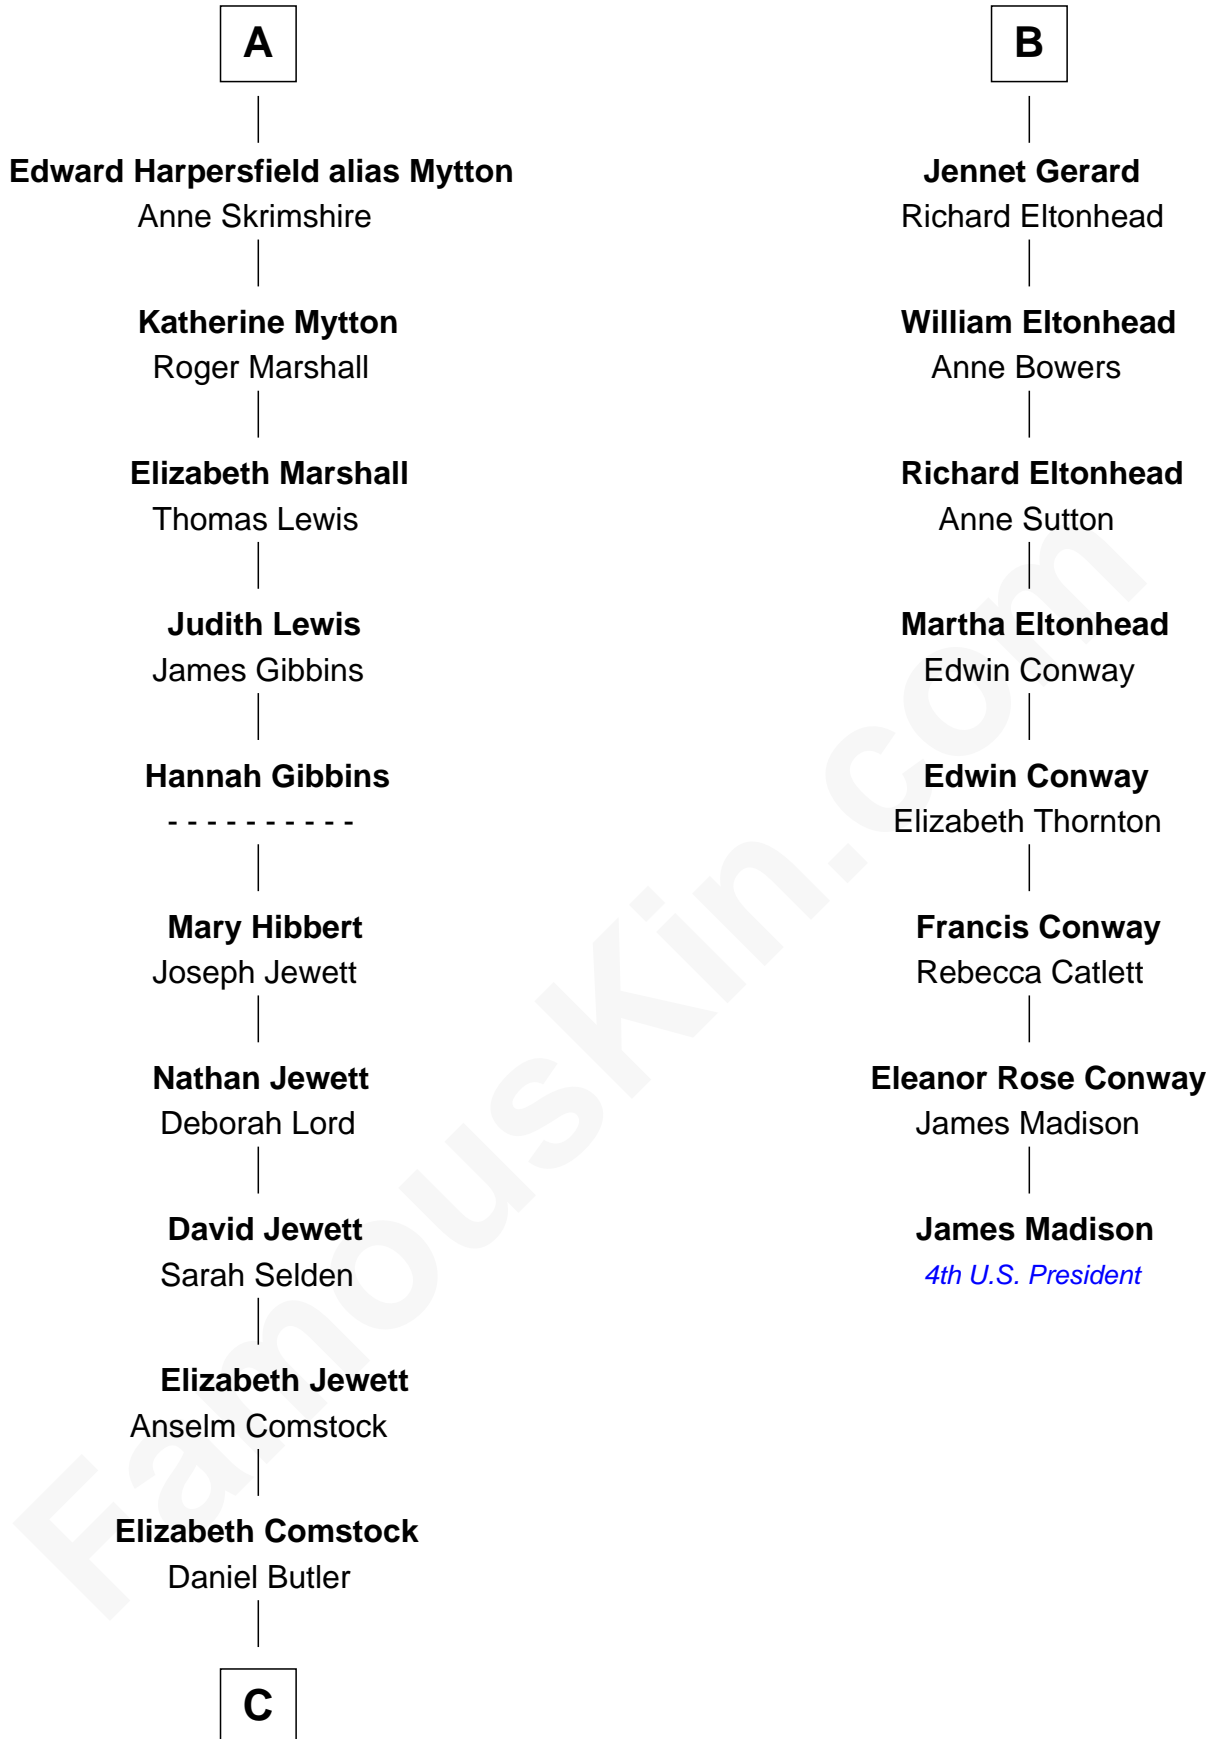

FamousKin.com Relationship Chart of

Gerald Ford

38th U.S. President

14th cousin 7 times removed of

James Madison

4th U.S. President

Edmund Fitzalan

Alice de Warenne

C

George Selden Butler

Elizabeth Ely Gridley

Amy Gridley Butler

George Manney Ayer

Adele Augusta Ayer

Levi Addison Gardner

Dorothy Ayer Gardner

Leslie Lynch King

Gerald Ford

38th U.S. President

FamousKin.com