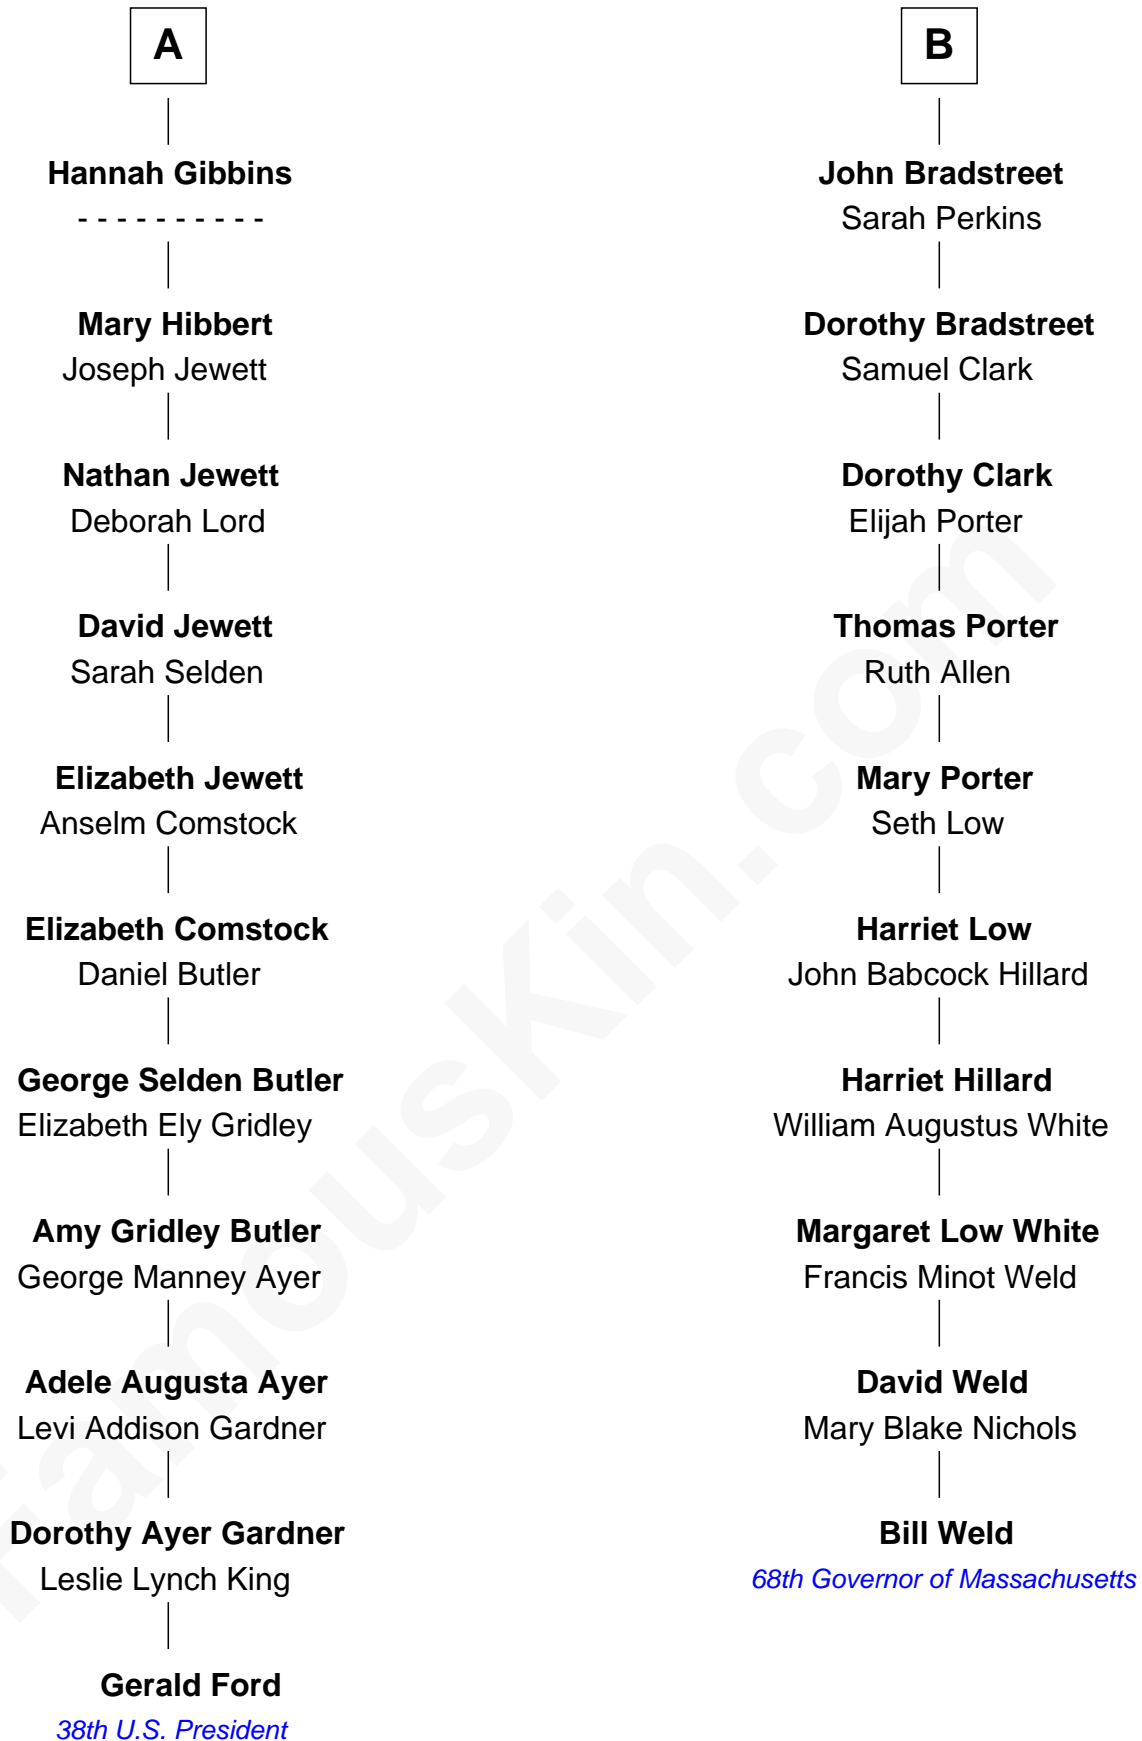

# FamousKin.com Relationship Chart of

**Gerald Ford**

*38th U.S. President*

16th cousin 1 time removed of

**Bill Weld**

*68th Governor of Massachusetts*

Bill Weld photo by [Marc Nozell](#) ([CC BY-SA 2.0](#))