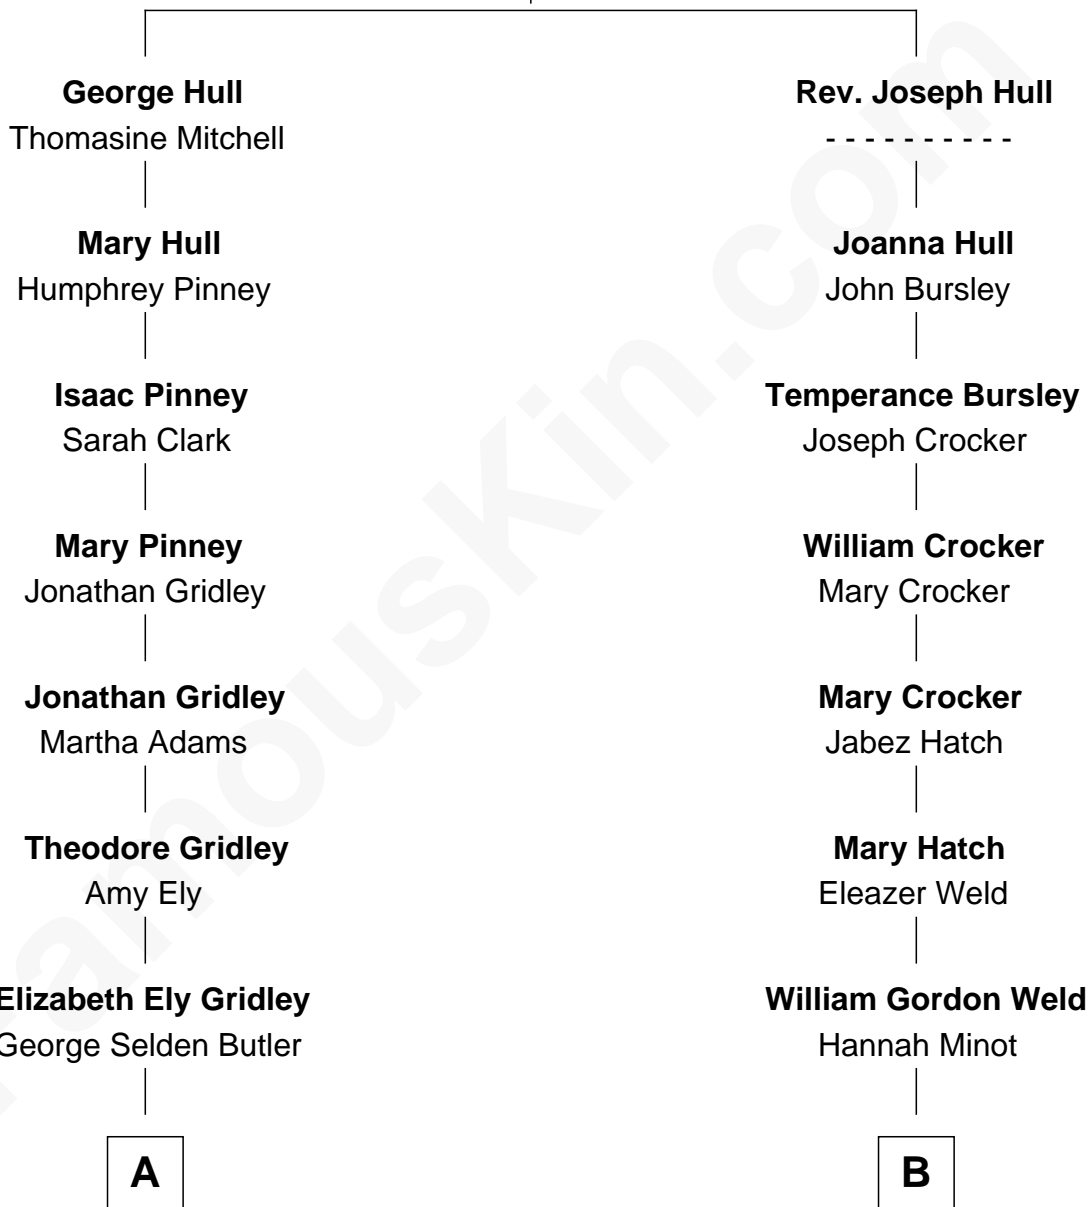

FamousKin.com Relationship Chart of

Gerald Ford

38th U.S. President

10th cousin 1 time removed of

Bill Weld

68th Governor of Massachusetts

Thomas Hull

Joan Pyssing

A

Amy Gridley Butler
George Manney Ayer

Adele Augusta Ayer
Levi Addison Gardner

Dorothy Ayer Gardner
Leslie Lynch King

Gerald Ford
38th U.S. President

B

Thomas Swan Weld
Sarah Sumner

Dr. Francis Minot Weld
Fanny Elizabeth Bartholomew