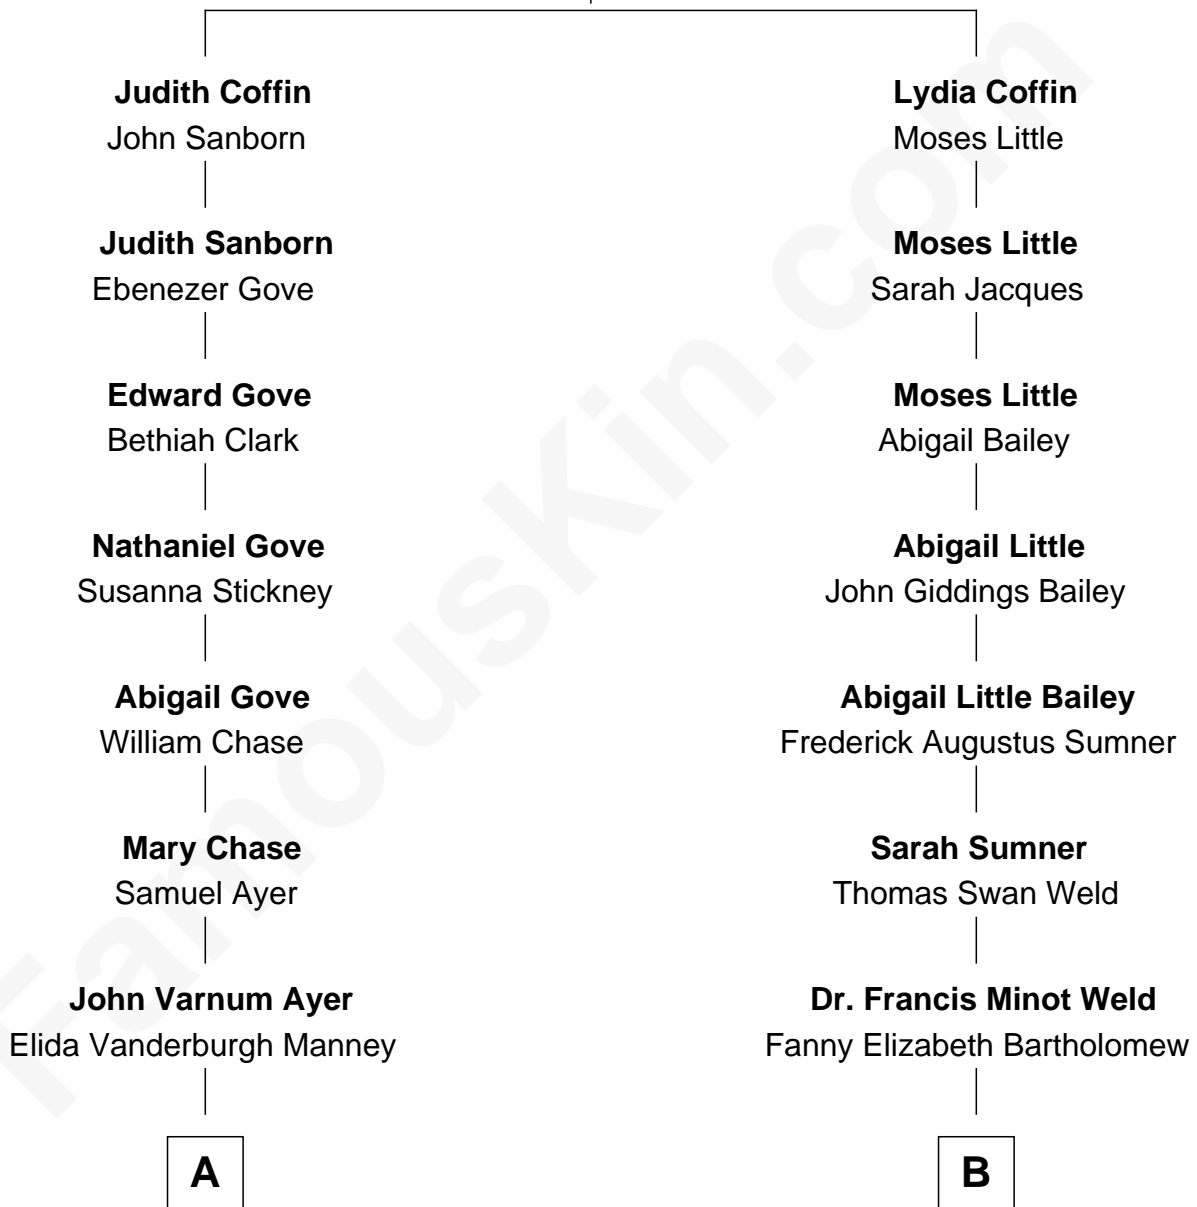

# FamousKin.com Relationship Chart of

**Gerald Ford**

*38th U.S. President*

9th cousin 1 time removed of

**Bill Weld**

*68th Governor of Massachusetts*

**Tristram Coffin**  
Judith Greenleaf

**A**

**George Manney Ayer**

Amy Gridley Butler

**Adele Augusta Ayer**

Levi Addison Gardner

**Dorothy Ayer Gardner**

Leslie Lynch King

**Gerald Ford**

*38th U.S. President*