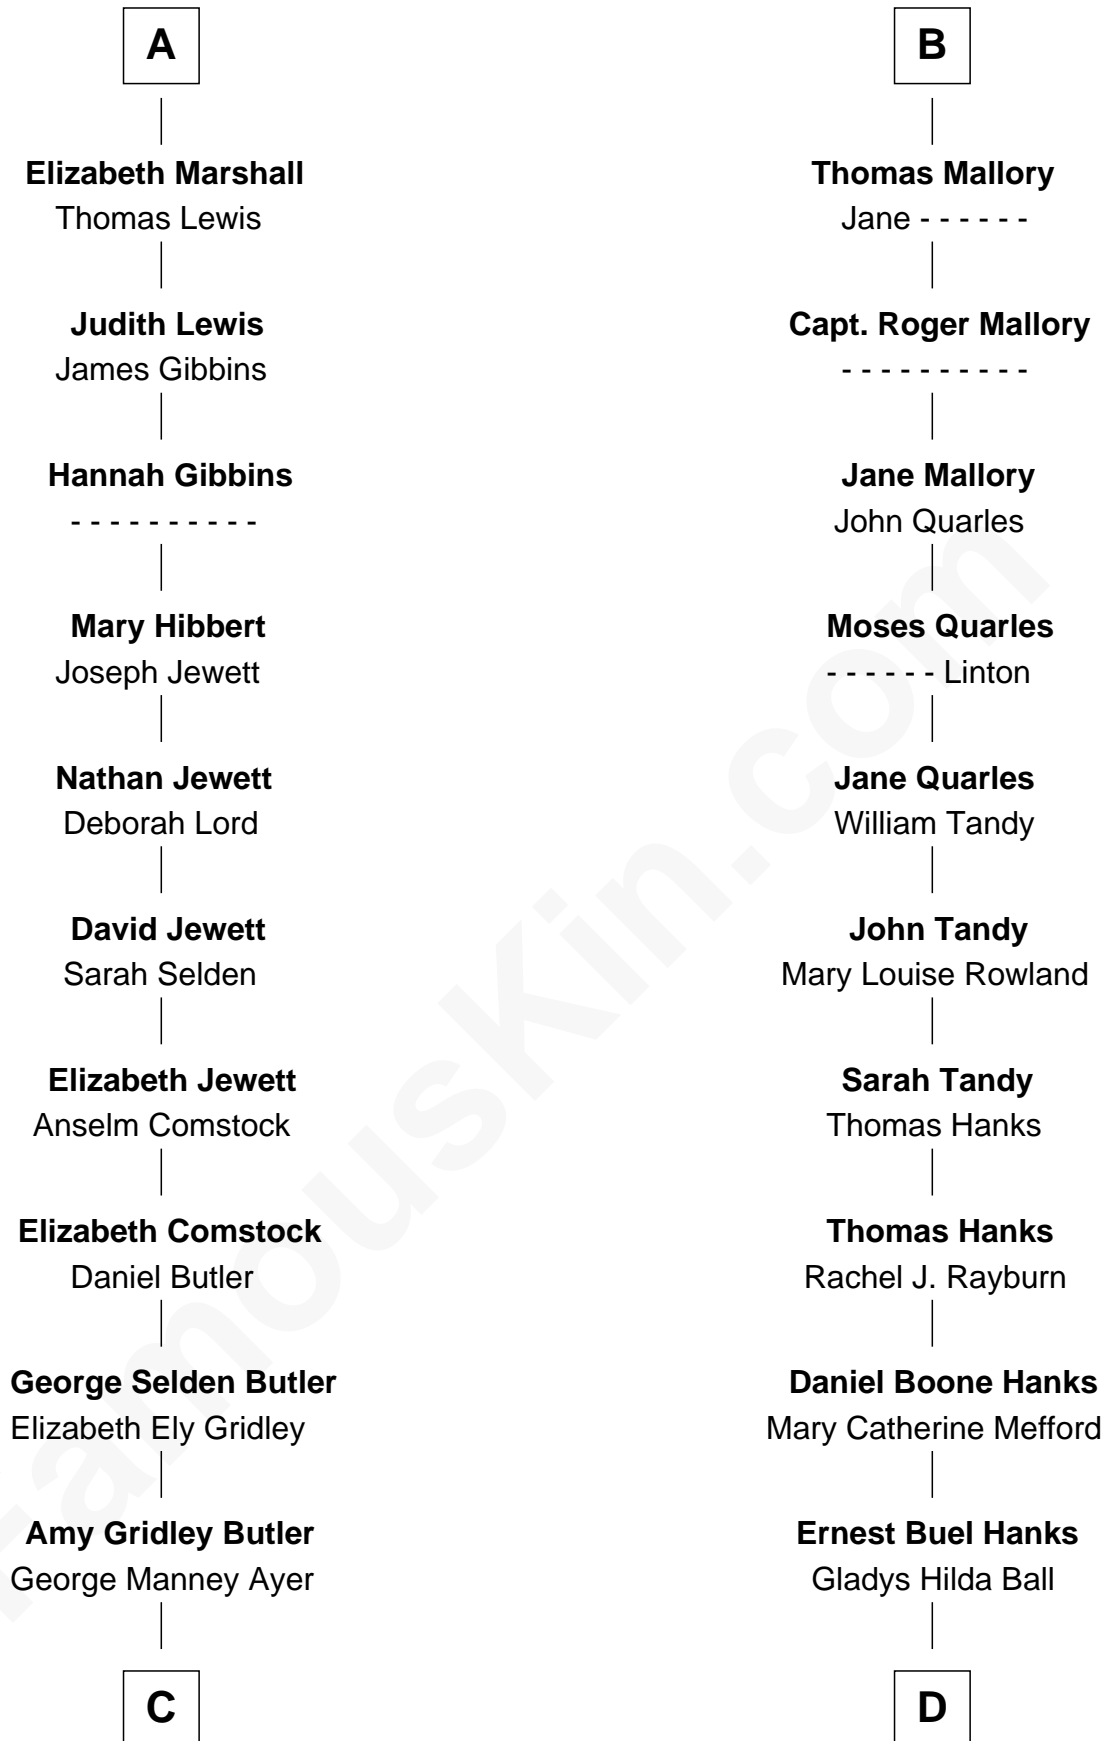

**Joyce Mytton**

John Harpersfield

**Edward Harpersfield alias Mytton**

Anne Skrimshire

**Katherine Mytton**

Roger Marshall

**A**

**Margery Willoughby**

Sir William FitzHugh

**Lora FitzHugh**

Sir John Constable

**Joan Constable**

Sir William Mallory

**Sir John Mallory**

Margaret Thwaites

**Sir William Mallory**

Jane Norton

**Sir William Mallory**

Ursula Gale

**Thomas Mallory**

Elizabeth Vaughan

**B**

**C**

**Adele Augusta Ayer**  
Levi Addison Gardner

**Dorothy Ayer Gardner**  
Leslie Lynch King

**Gerald Ford**  
*38th U.S. President*

**D**

**Amos Mefford Hanks**  
Janet Marylyn Frager

**Tom Hanks**  
*Movie Actor*

FamousKin.com