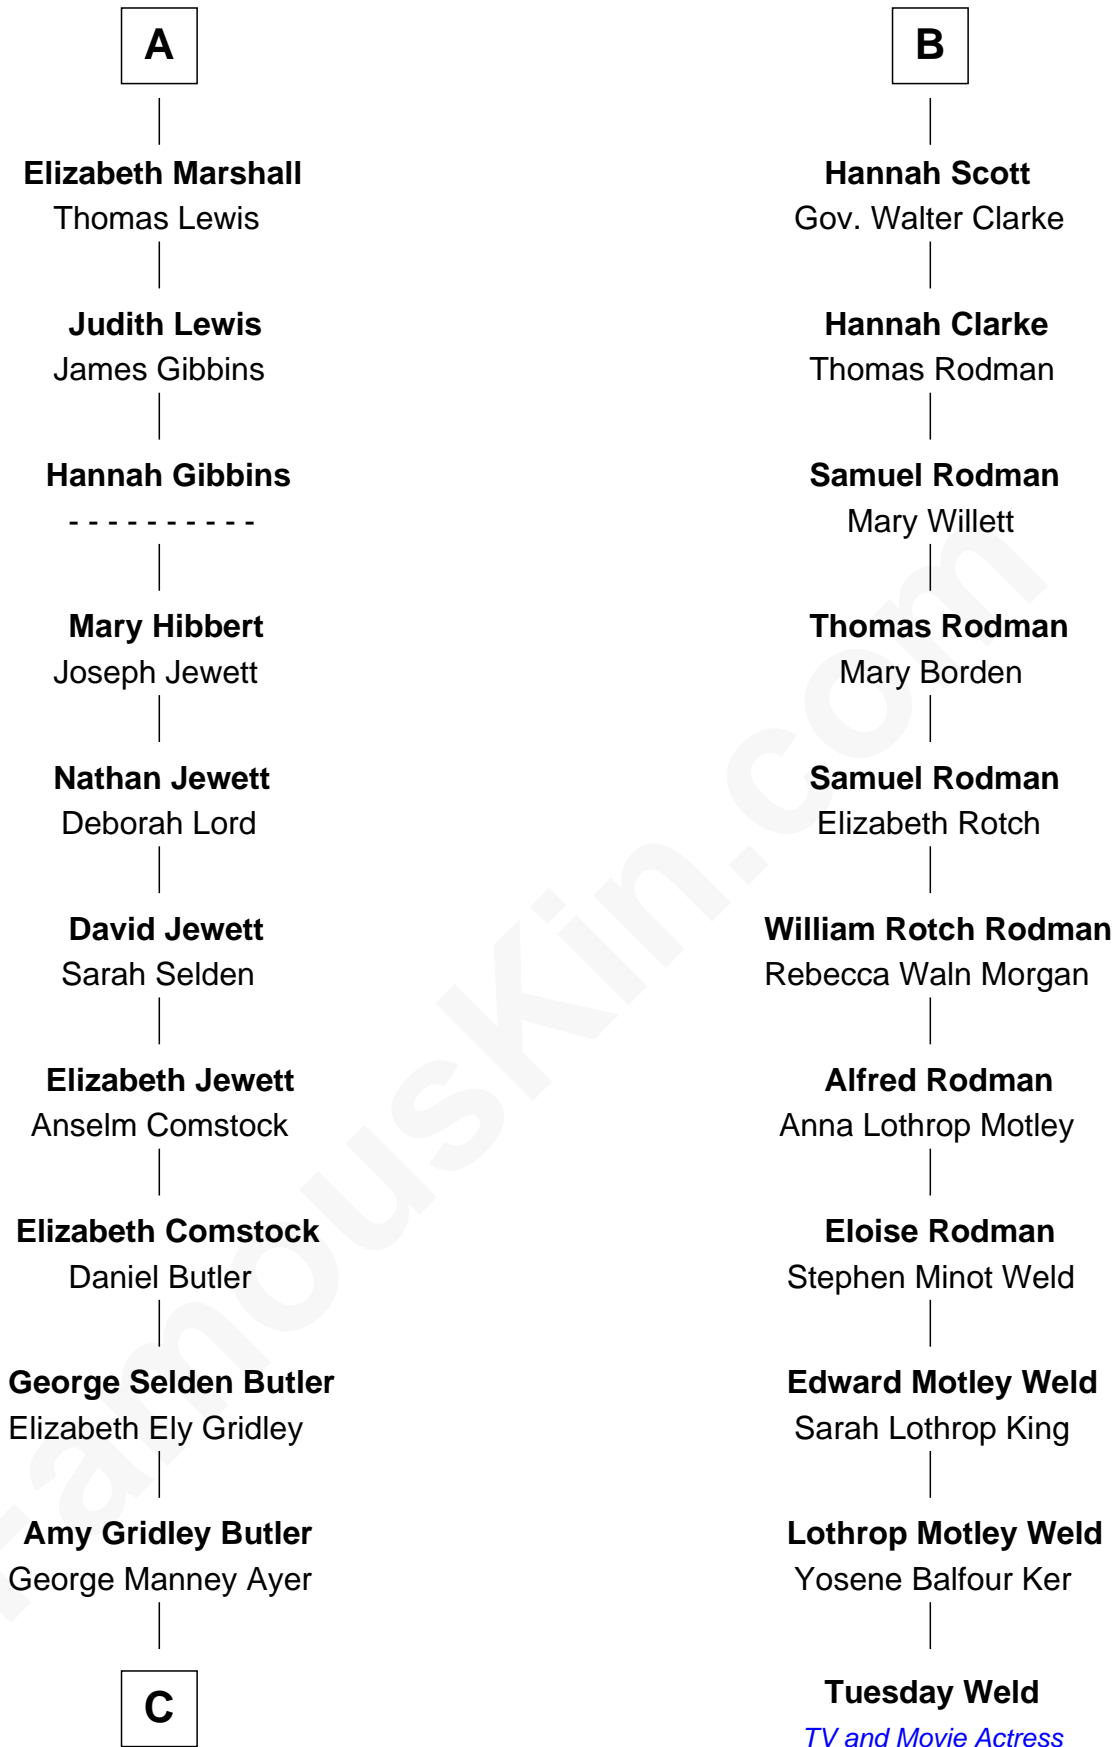

FamousKin.com Relationship Chart of

Gerald Ford

38th U.S. President

17th cousin 2 times removed of

Tuesday Weld

TV and Movie Actress

Sir Walter Blount

Sancha de Ayala

Margaret de Gresley

Sir Thomas Blount

Agnes Hawley

Anne Blount

William Marbury

Robert Marbury

Katherine Williamson

William Marbury

Agnes Lenton

Rev. Francis Marbury

Bridget Dryden

Catherine Marbury

Richard Scott

B

C

—
Adele Augusta Ayer
Levi Addison Gardner

—
Dorothy Ayer Gardner
Leslie Lynch King

—
Gerald Ford
38th U.S. President

FamousKin.com