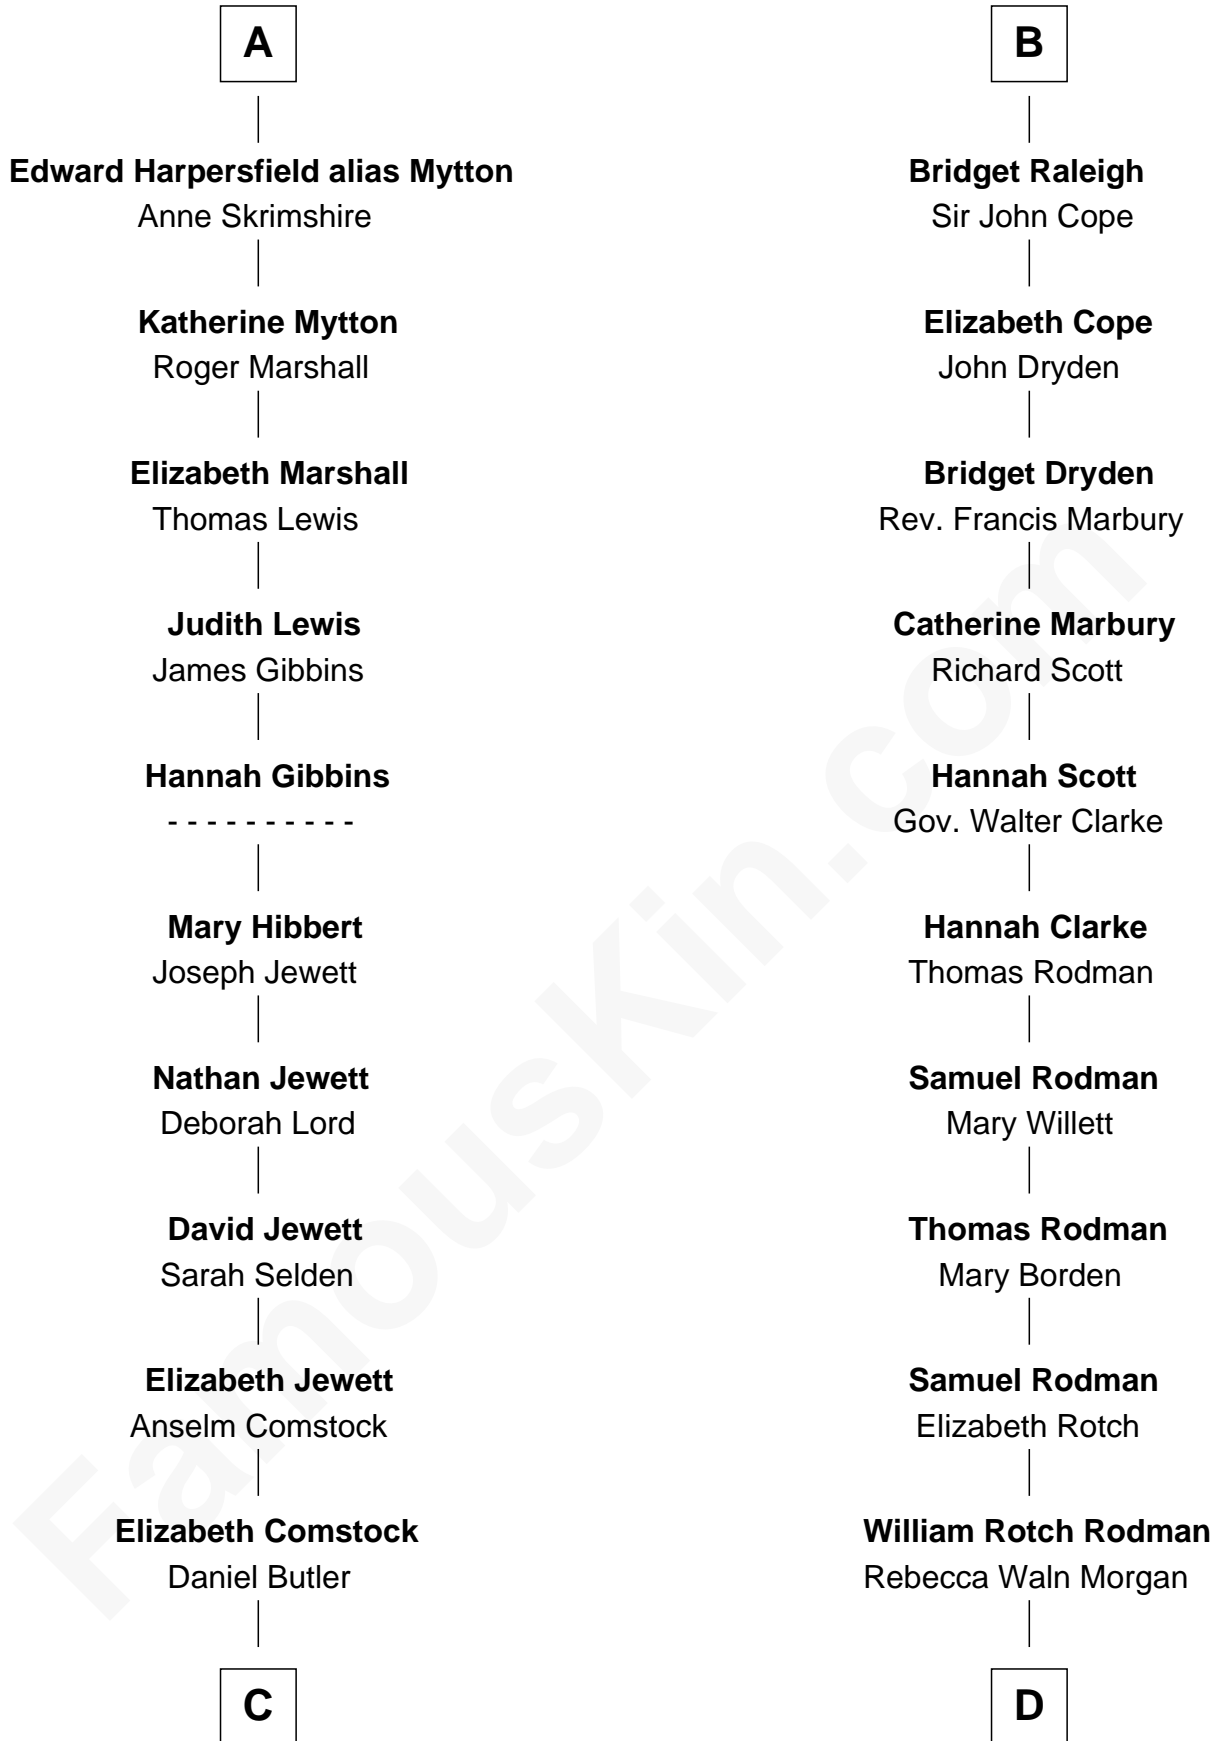

FamousKin.com Relationship Chart of

Gerald Ford

38th U.S. President

21st cousin of

Tuesday Weld

TV and Movie Actress

Edmund Fitzalan

Alice de Warenne

C

George Selden Butler

Elizabeth Ely Gridley

Amy Gridley Butler

George Manney Ayer

Adele Augusta Ayer

Levi Addison Gardner

Dorothy Ayer Gardner

Leslie Lynch King

Gerald Ford

38th U.S. President

D

Alfred Rodman

Anna Lothrop Motley

Eloise Rodman

Stephen Minot Weld

Edward Motley Weld

Sarah Lothrop King

Lothrop Motley Weld

Yosene Balfour Ker

Tuesday Weld

TV and Movie Actress