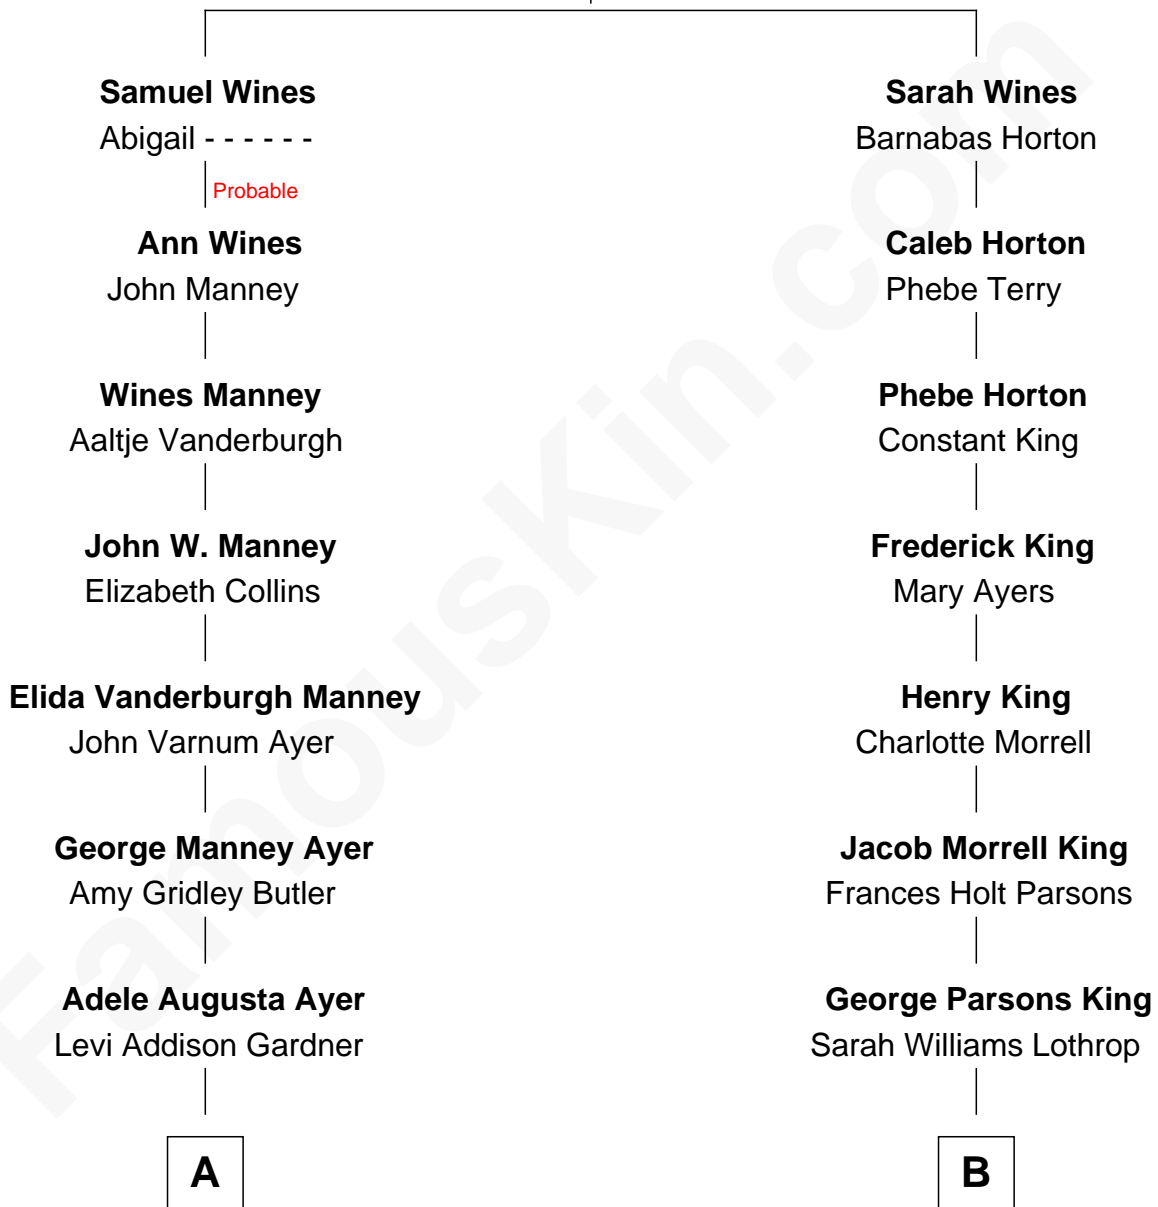

FamousKin.com Relationship Chart of

Gerald Ford

38th U.S. President

8th cousin 1 time removed of

Tuesday Weld

TV and Movie Actress

Barnabas Wines

Mary - - - - -

A

Dorothy Ayer Gardner

Leslie Lynch King

Gerald Ford

38th U.S. President

B

Sarah Lothrop King

Edward Motley Weld

Lothrop Motley Weld

Yosene Balfour Ker

Tuesday Weld

TV and Movie Actress

FamousKin.com