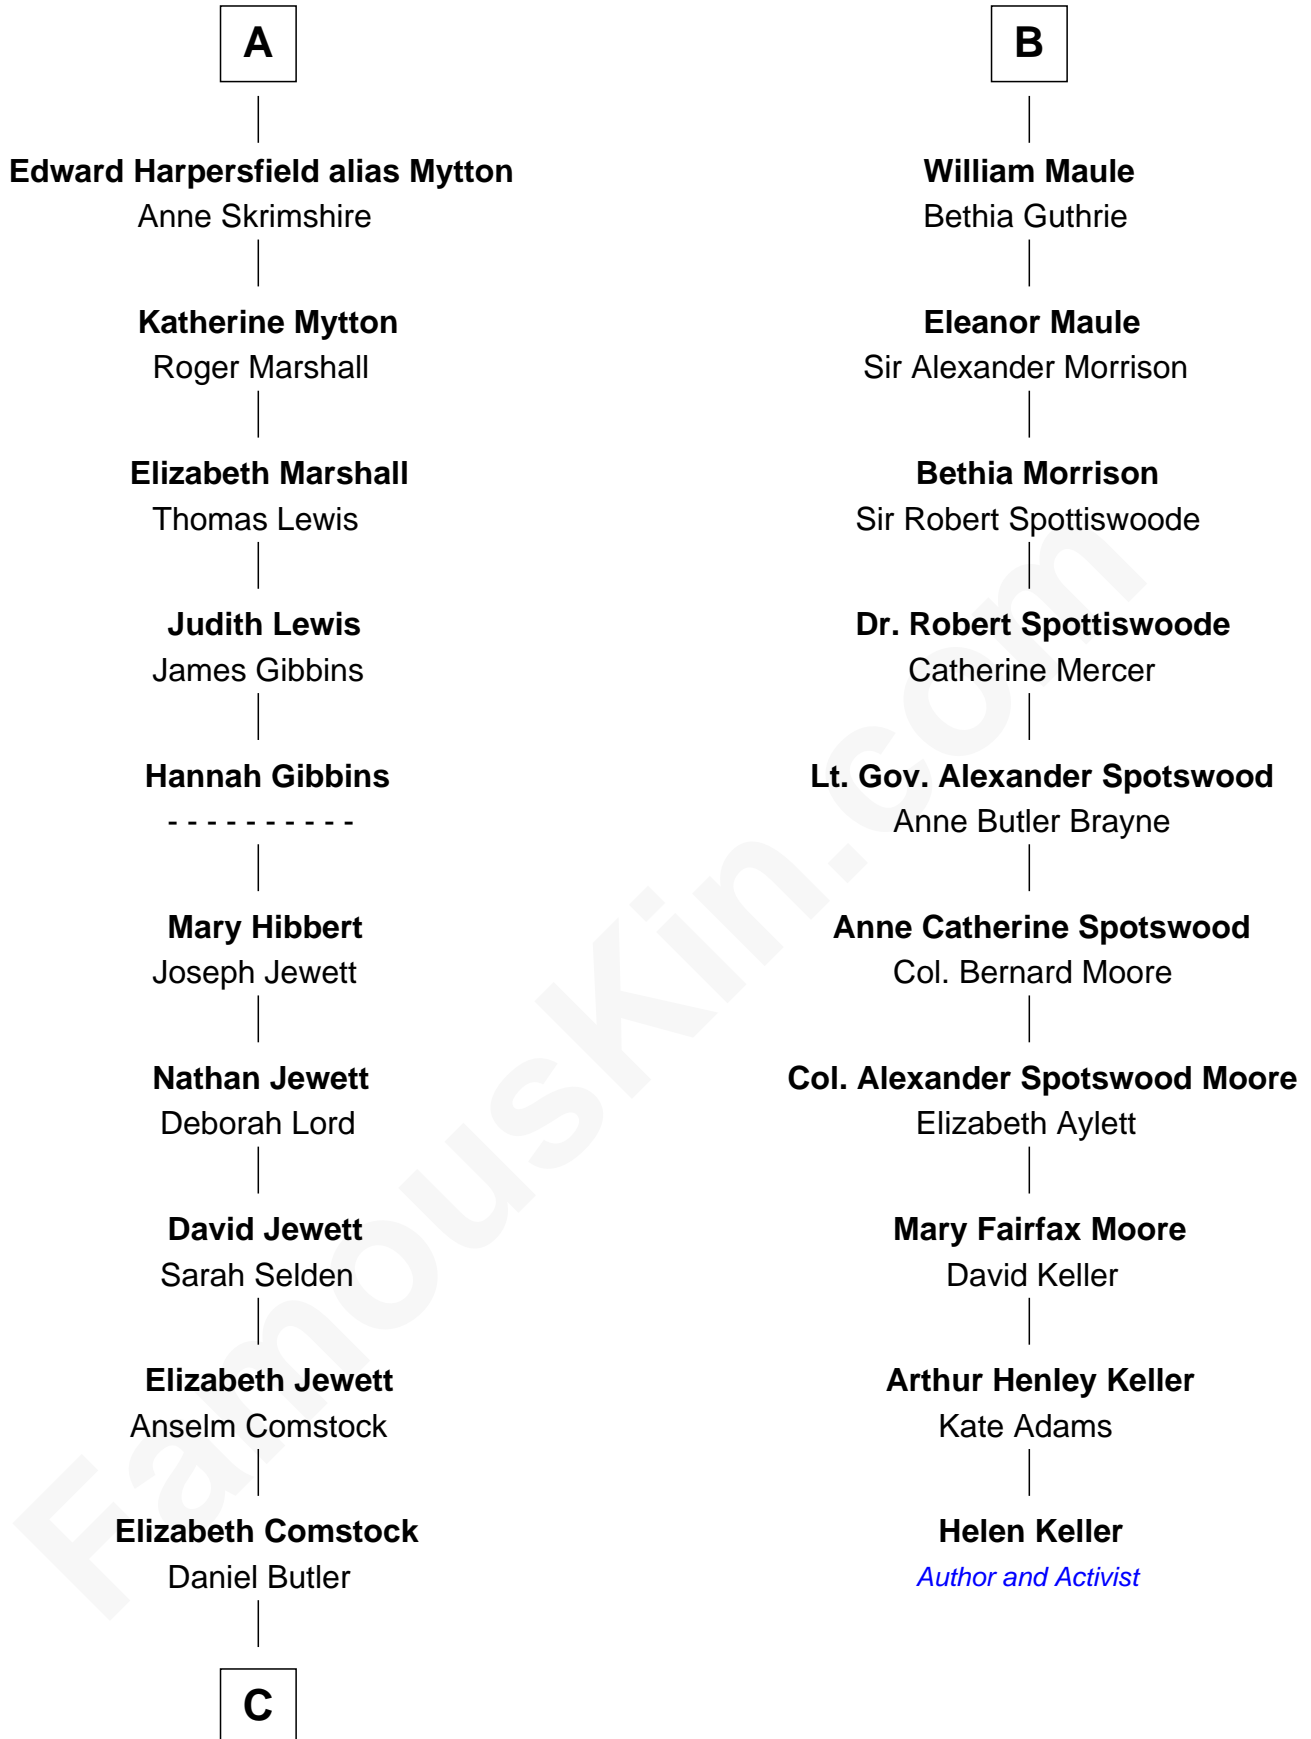

FamousKin.com Relationship Chart of

Gerald Ford

38th U.S. President

16th cousin 5 times removed of

Helen Keller

Author and Activist

Edmund Fitzalan

Alice de Warenne

C

—
George Selden Butler

Elizabeth Ely Gridley

—
Amy Gridley Butler

George Manney Ayer

—
Adele Augusta Ayer

Levi Addison Gardner

—
Dorothy Ayer Gardner

Leslie Lynch King

—
Gerald Ford

38th U.S. President