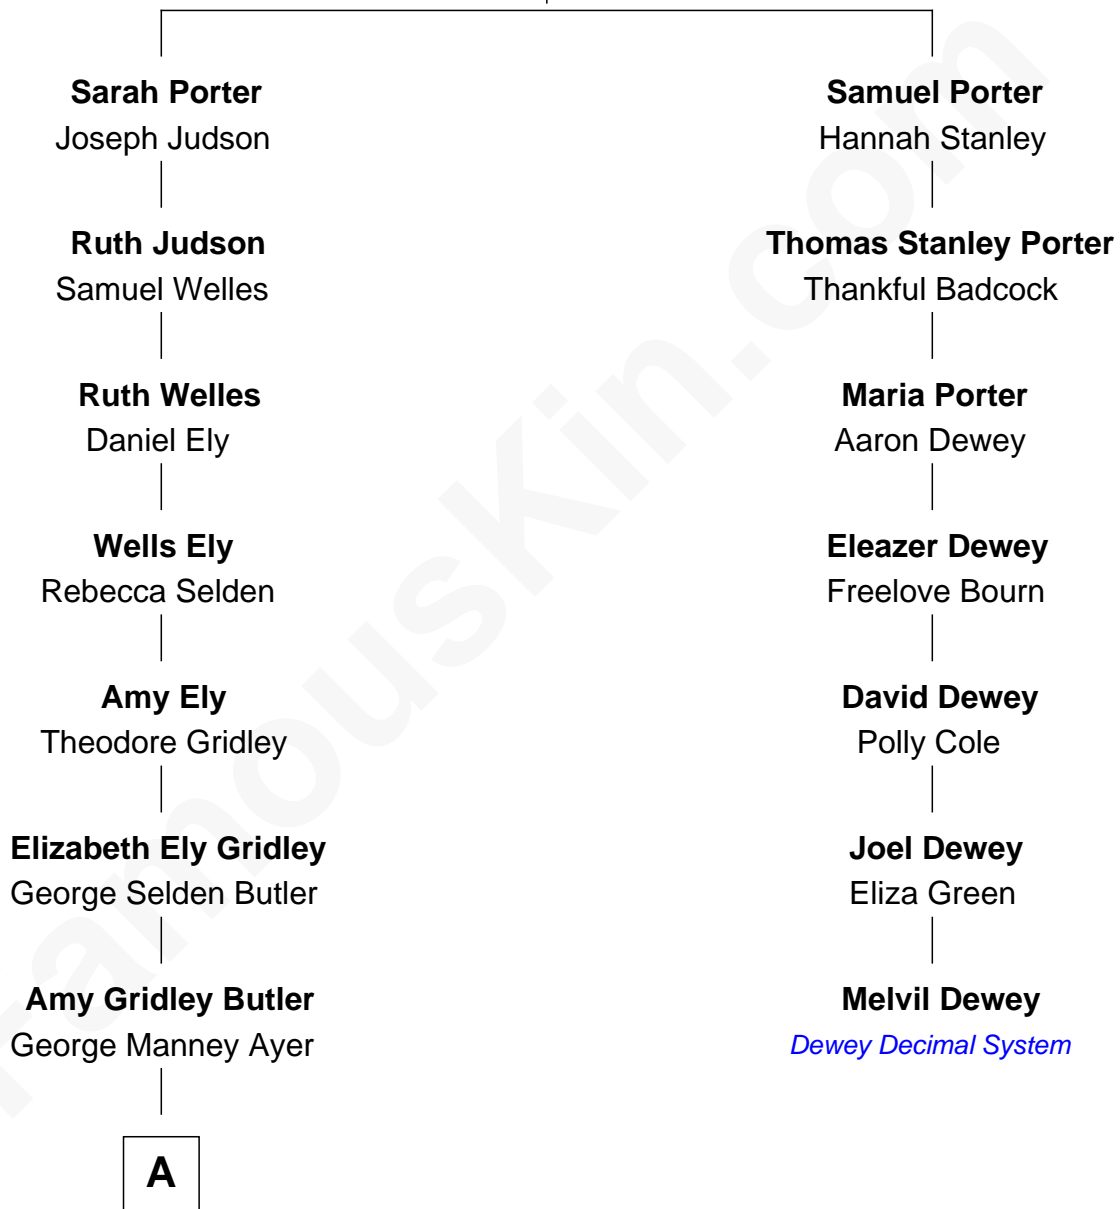

FamousKin.com Relationship Chart of

Gerald Ford

38th U.S. President

6th cousin 3 times removed of

Melvil Dewey

Inventor of the Dewey Decimal System

John Porter

Anna White

A

—
Adele Augusta Ayer
Levi Addison Gardner

—
Dorothy Ayer Gardner
Leslie Lynch King

—
Gerald Ford
38th U.S. President

FamousKin.com