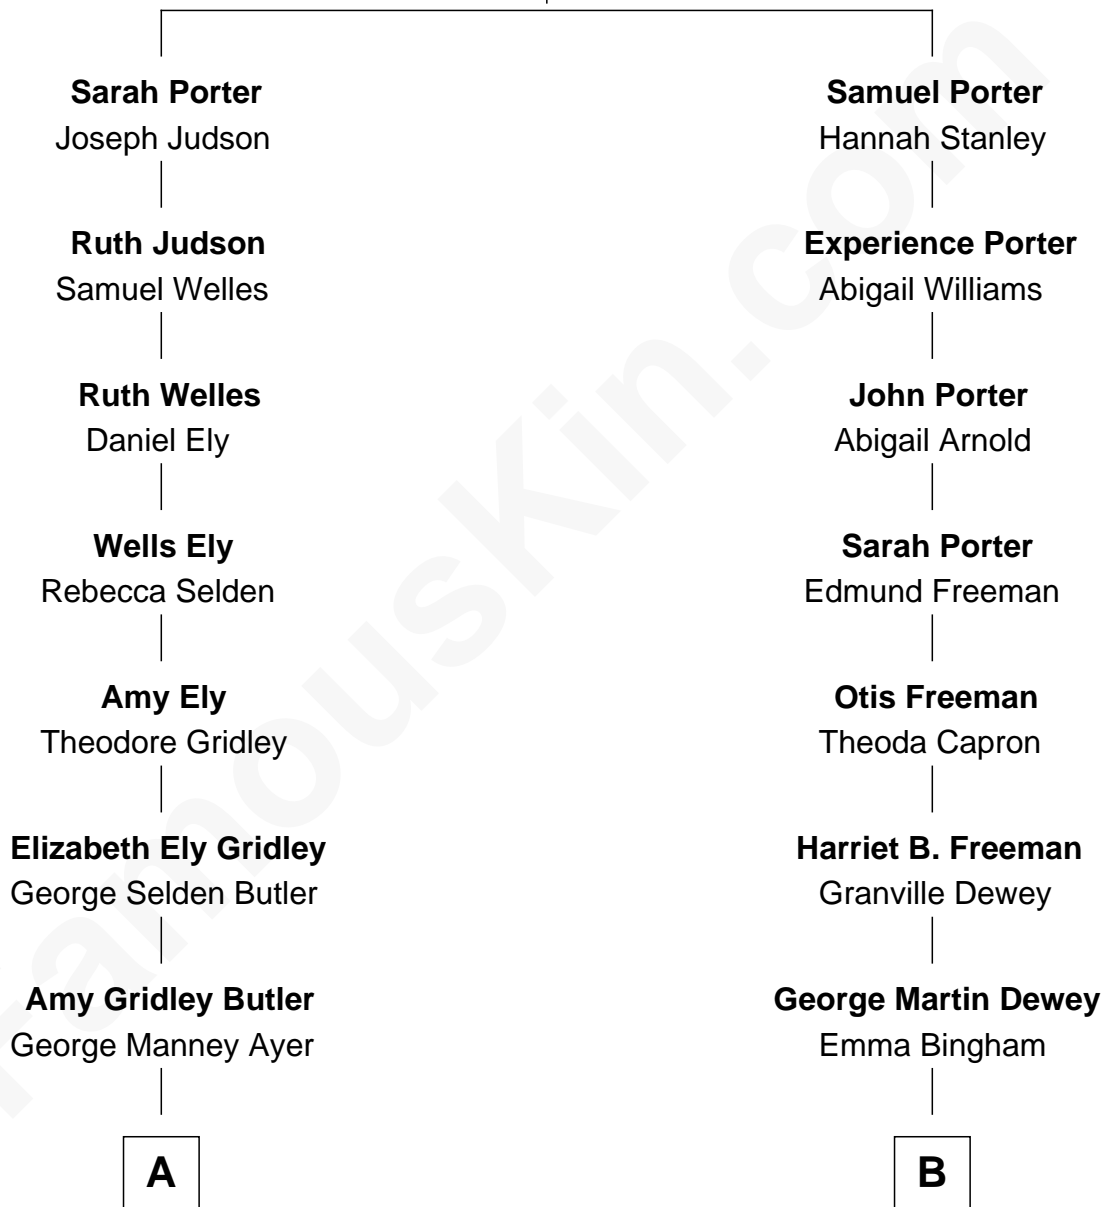

FamousKin.com Relationship Chart of

Gerald Ford

38th U.S. President

8th cousin 1 time removed of

Thomas Edmund Dewey

47th Governor of New York

John Porter

Anna White

A

Adele Augusta Ayer
Levi Addison Gardner

Dorothy Ayer Gardner
Leslie Lynch King

Gerald Ford
38th U.S. President

B

George Martin Dewey
Annie L. Thomas

Thomas Edmund Dewey
47th Governor of New York

FamousKin.com