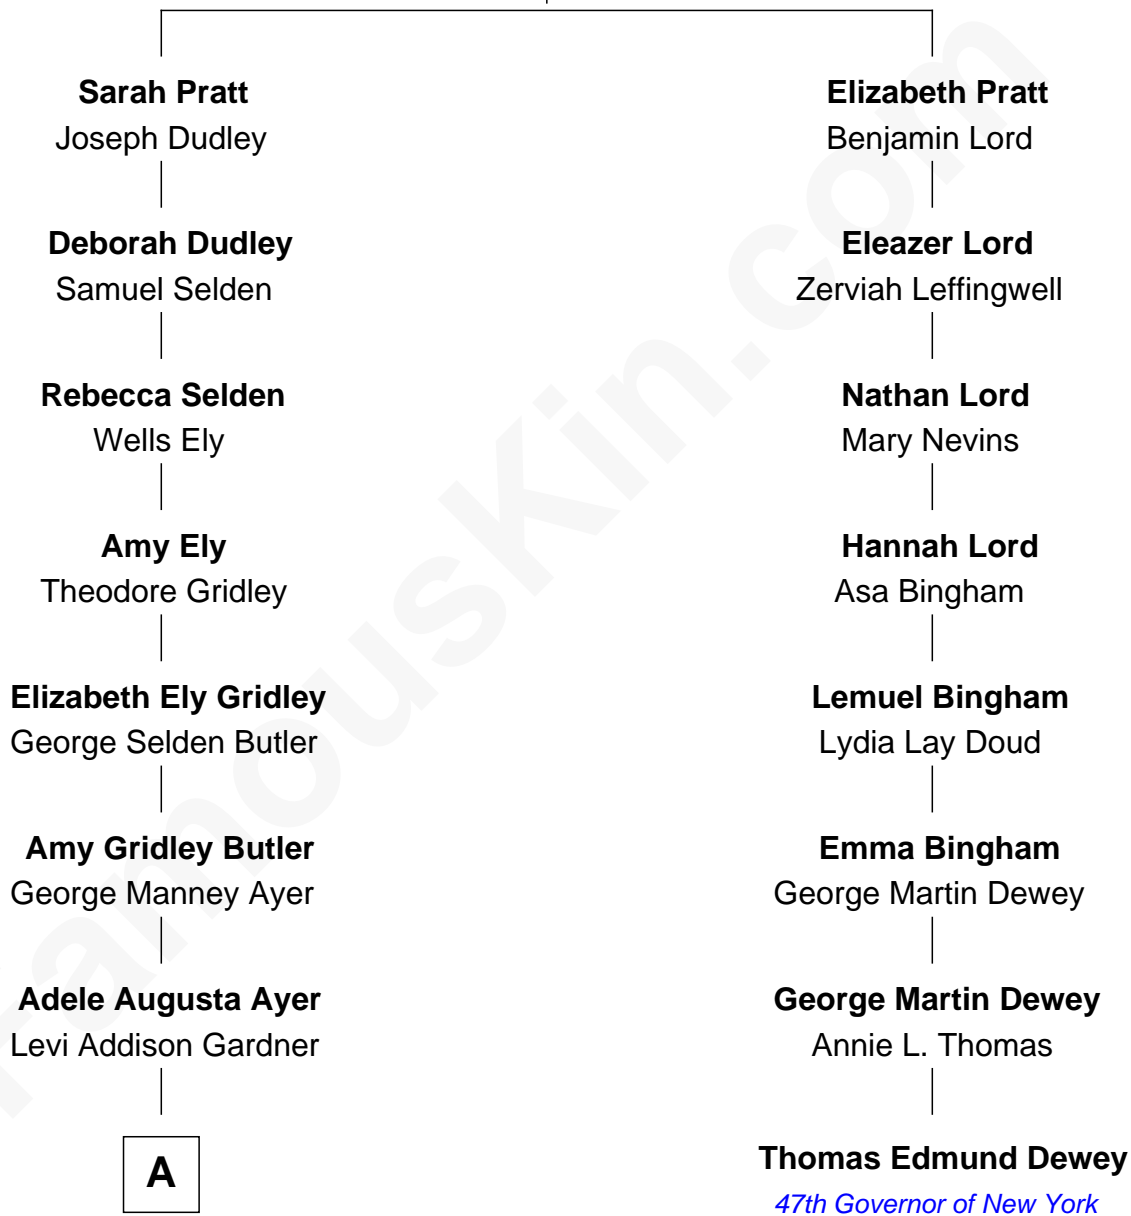

FamousKin.com Relationship Chart of

Gerald Ford

38th U.S. President

7th cousin 1 time removed of

Thomas Edmund Dewey

47th Governor of New York

John Pratt

Sarah Jones

A

—
Dorothy Ayer Gardner

Leslie Lynch King

—
Gerald Ford

38th U.S. President

FamousKin.com