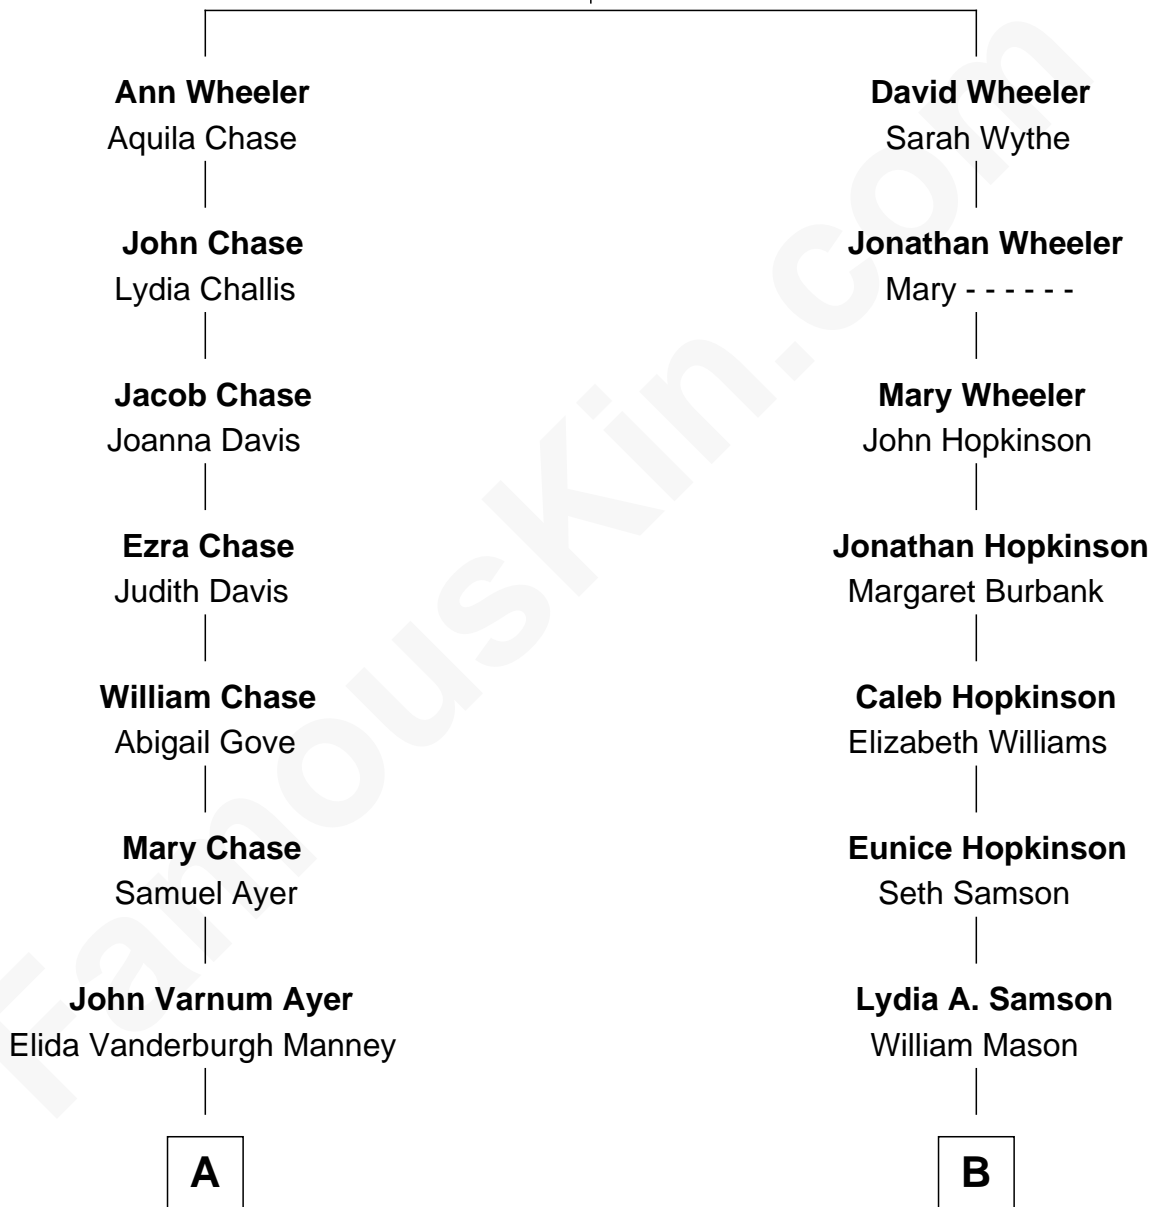

# FamousKin.com Relationship Chart of

**Gerald Ford**

*38th U.S. President*

10th cousin 2 times removed of

**Kate Capshaw**

*Movie Actress*

**John Wheeler**

Agnes Yeoman

**A**

**George Manney Ayer**

Amy Gridley Butler

**Adele Augusta Ayer**

Levi Addison Gardner

**Dorothy Ayer Gardner**

Leslie Lynch King

**Gerald Ford**

*38th U.S. President*

**B**

**Seth Mason**

Syrene Hanon

**Olive Adelia Mason**

Marcus Fred Roberts

**Myron Eugene Roberts**

Pearl Ethel Pugh