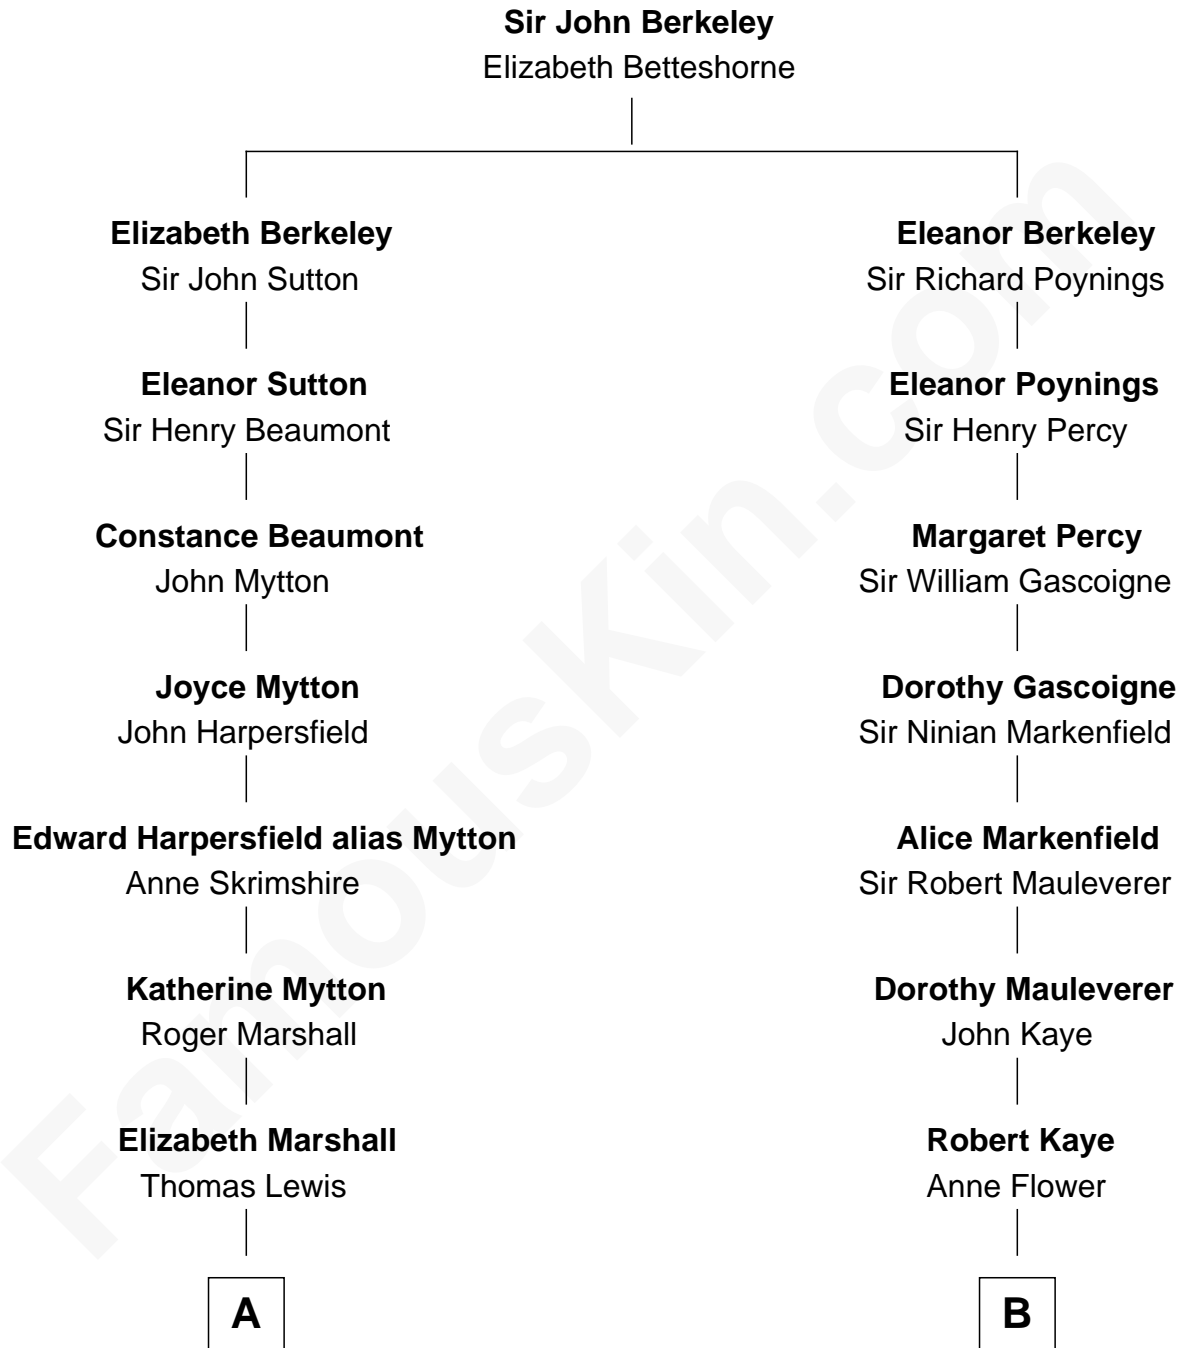

FamousKin.com Relationship Chart of

Gerald Ford

38th U.S. President

16th cousin 2 times removed of

Leverett Saltonstall

55th Governor of Massachusetts

C

—
Dorothy Ayer Gardner

Leslie Lynch King

—
Gerald Ford

38th U.S. President

FamousKin.com