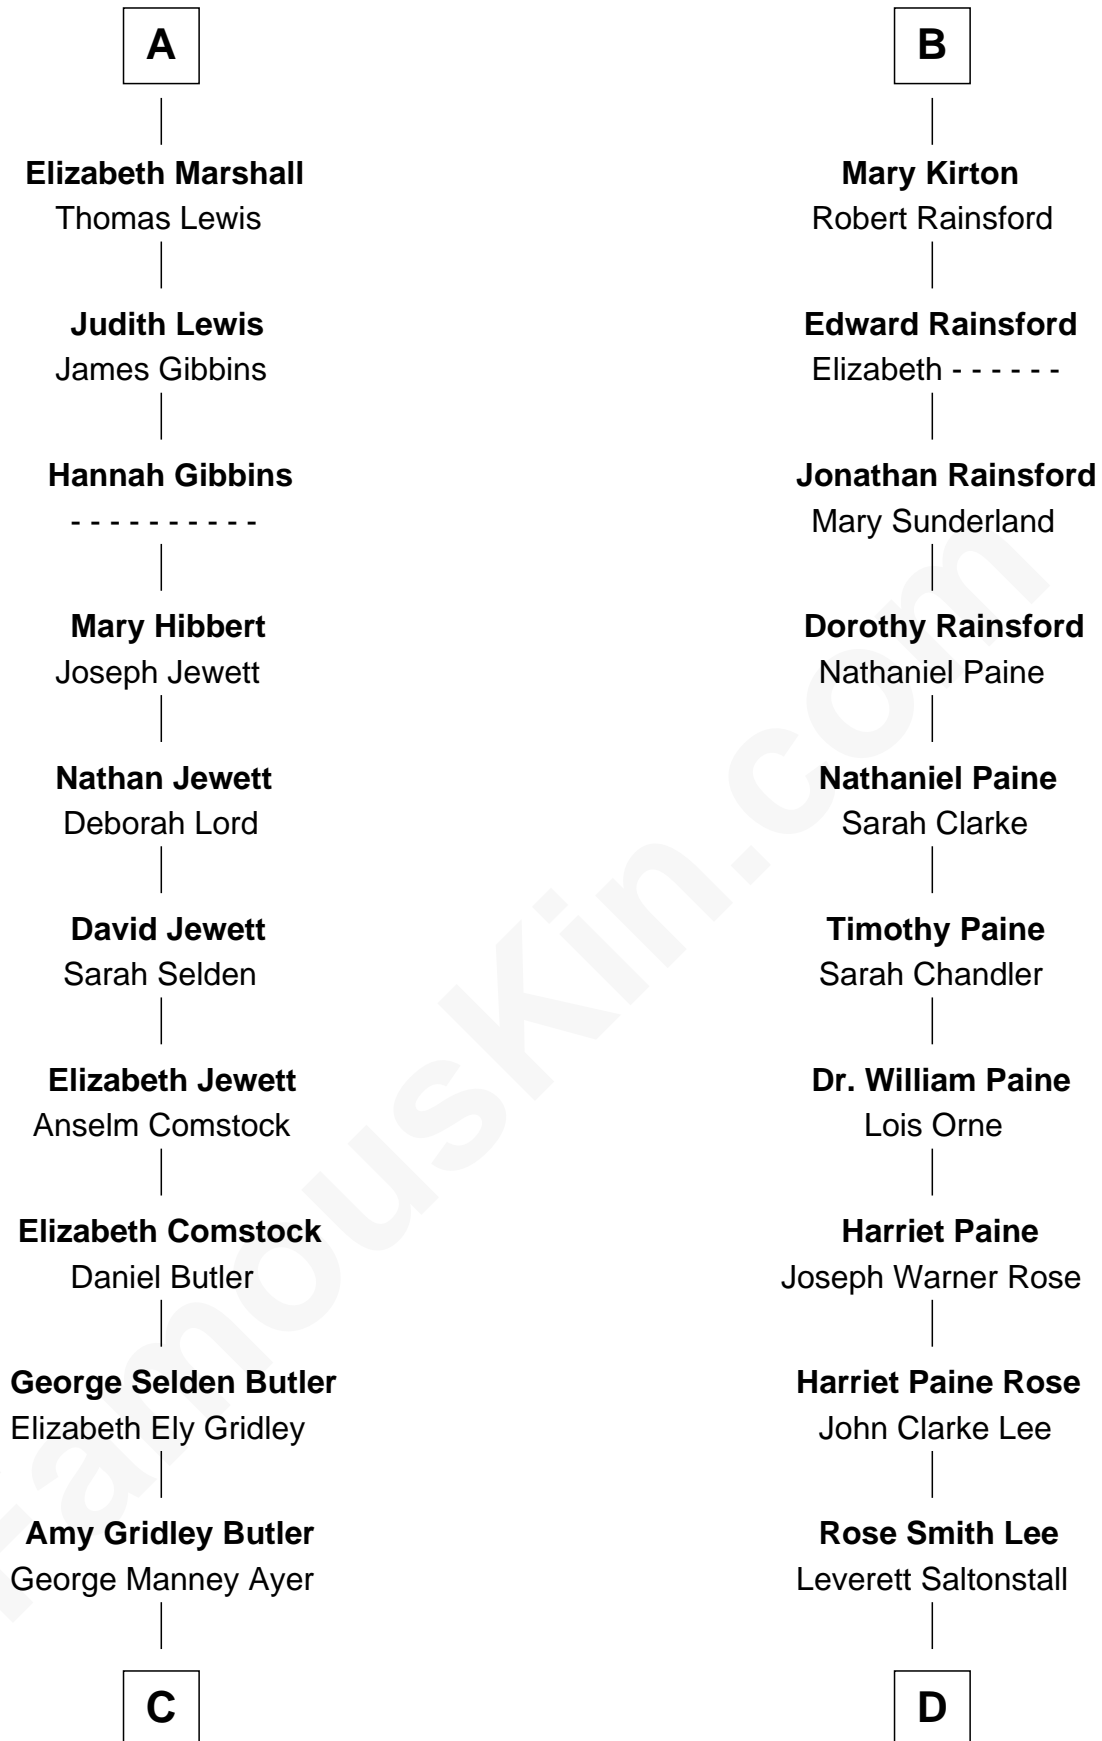

FamousKin.com Relationship Chart of

Gerald Ford

38th U.S. President

18th cousin 1 time removed of

Leverett Saltonstall

55th Governor of Massachusetts

Sir John de Beaumont
Katherine de Everingham

Sir Henry de Beaumont
Elizabeth Willoughby

Elizabeth Beaumont
Sir William Botreaux

Sir Henry Beaumont
Joan Heronville

Margaret Botreaux
Sir Robert Hungerford

Sir Henry Beaumont
Eleanor Sutton

Eleanor Hungerford
Sir John White

Constance Beaumont
John Mytton

Robert White
Margaret Gainsford

Joyce Mytton
John Harpersfield

Margaret White
John Kirton

Edward Harpersfield alias Mytton
Anne Skrimshire

Stephen Kirton
Margaret Offley

Katherine Mytton
Roger Marshall

Thomas Kirton
Mary Sadler

A

B

C

Adele Augusta Ayer
Levi Addison Gardner

Dorothy Ayer Gardner
Leslie Lynch King

Gerald Ford
38th U.S. President

D

Richard Middlecott Saltonstall
Eleanor Brooks