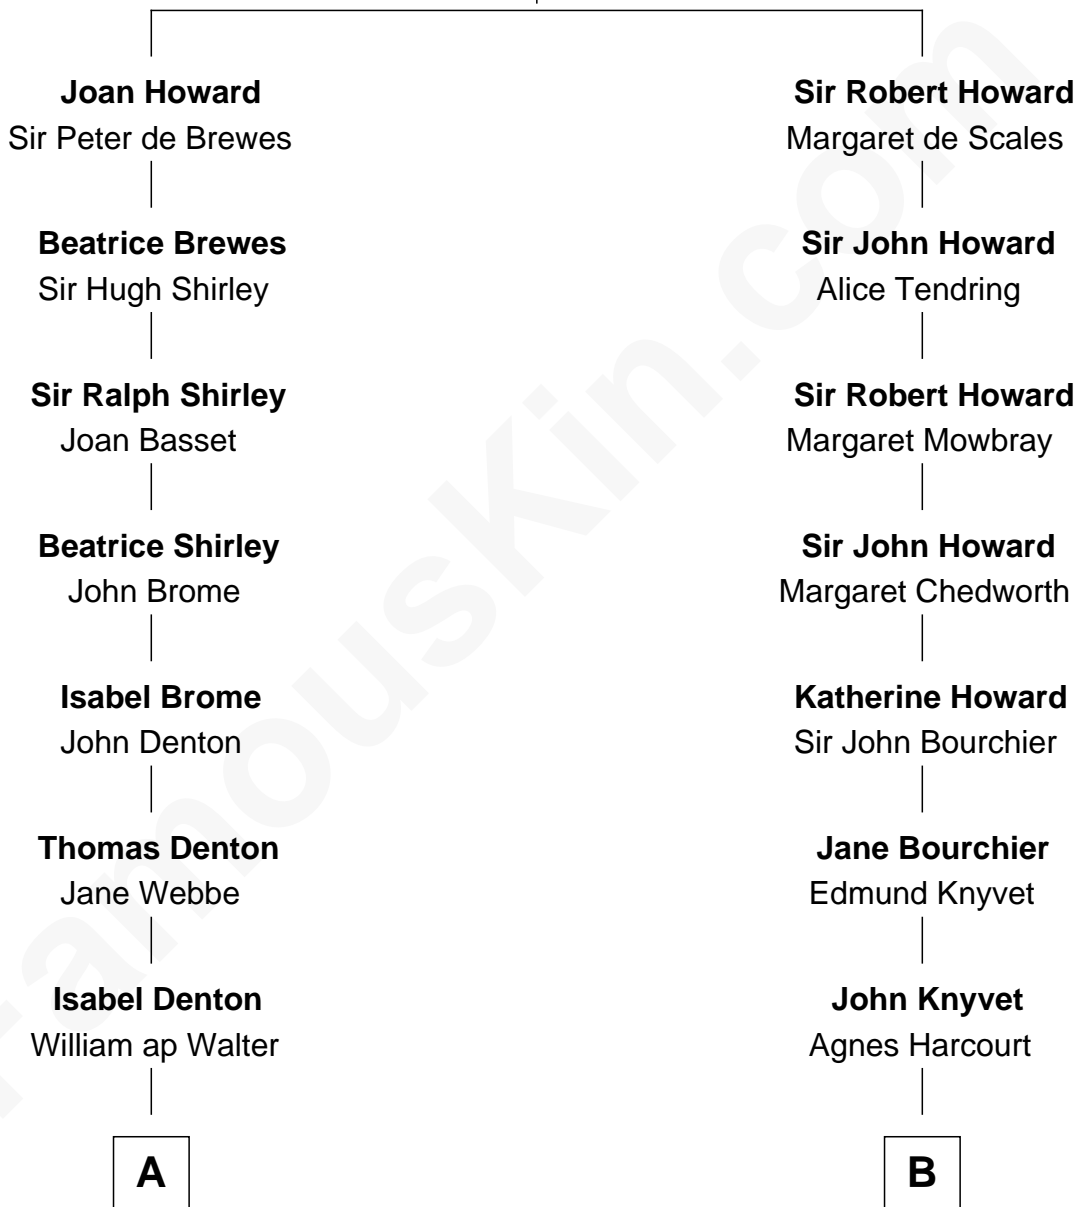

# FamousKin.com Relationship Chart of

**Gerald Ford**

*38th U.S. President*

17th cousin 3 times removed of

**Leverett Saltonstall**

*55th Governor of Massachusetts*

**Sir John Howard**

Alice de Bois

**C**

—  
**George Manney Ayer**

Amy Gridley Butler

—  
**Adele Augusta Ayer**

Levi Addison Gardner

—  
**Dorothy Ayer Gardner**

Leslie Lynch King

—  
**Gerald Ford**

*38th U.S. President*

FamousKin.com