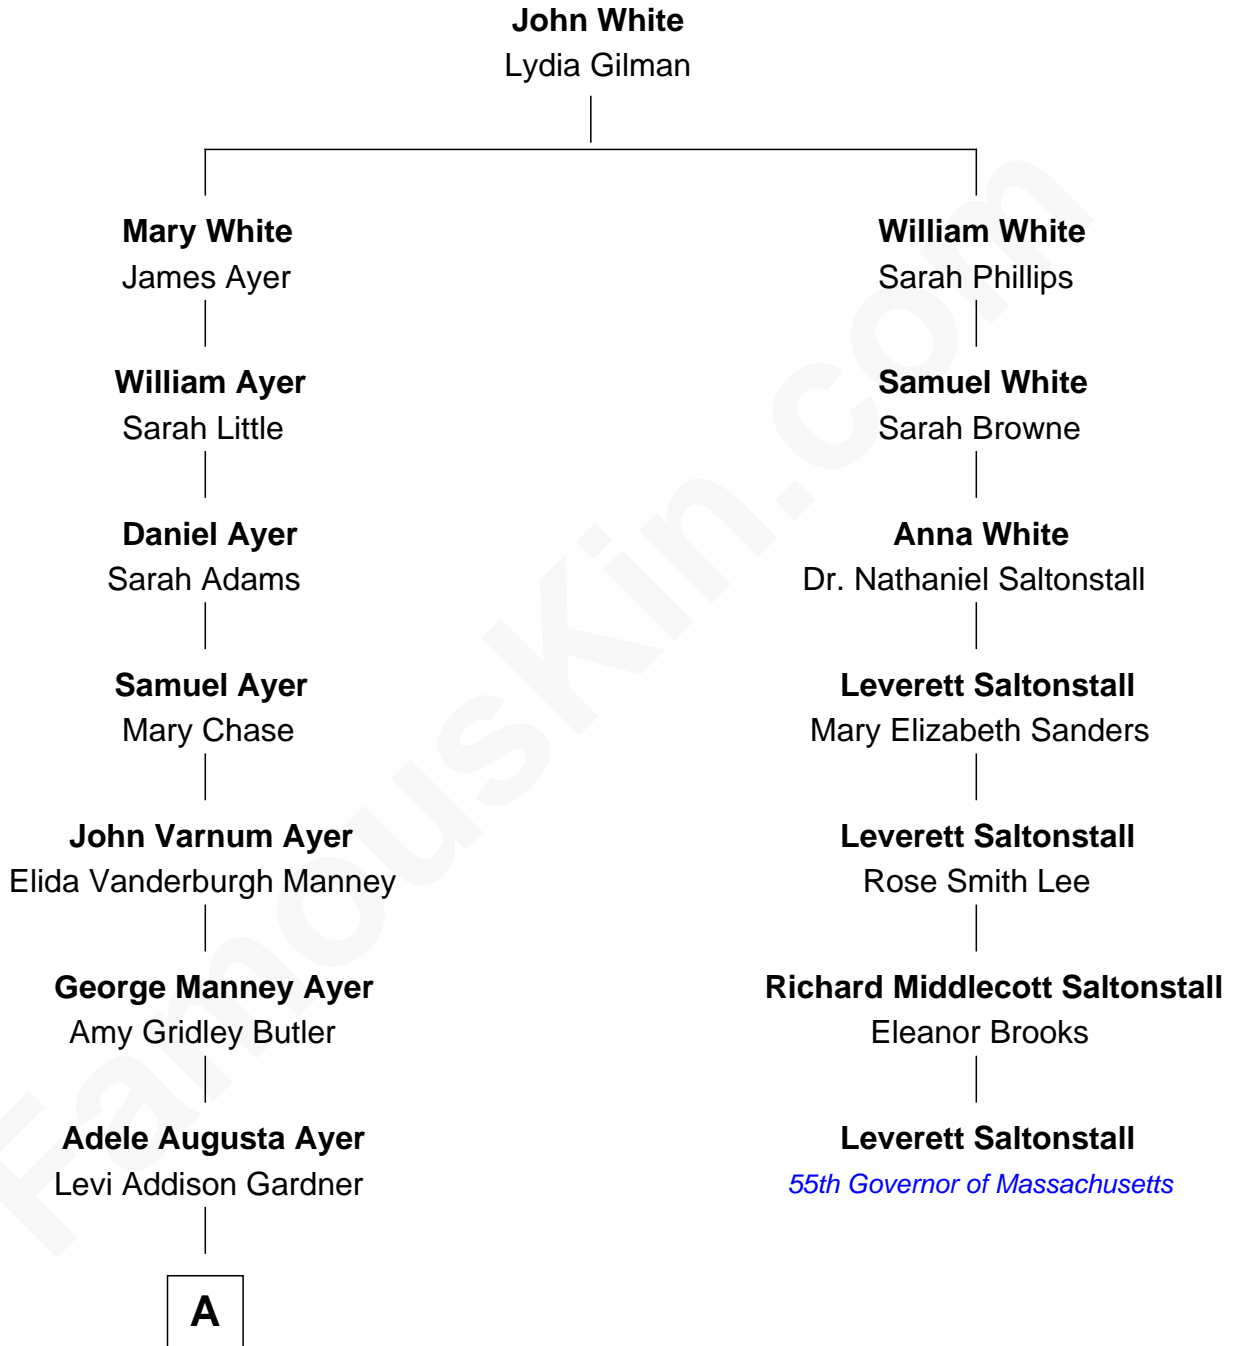

FamousKin.com Relationship Chart of

Gerald Ford

38th U.S. President

6th cousin 2 times removed of

Leverett Saltonstall

55th Governor of Massachusetts

A

|
Dorothy Ayer Gardner

Leslie Lynch King

|
Gerald Ford

38th U.S. President

FamousKin.com