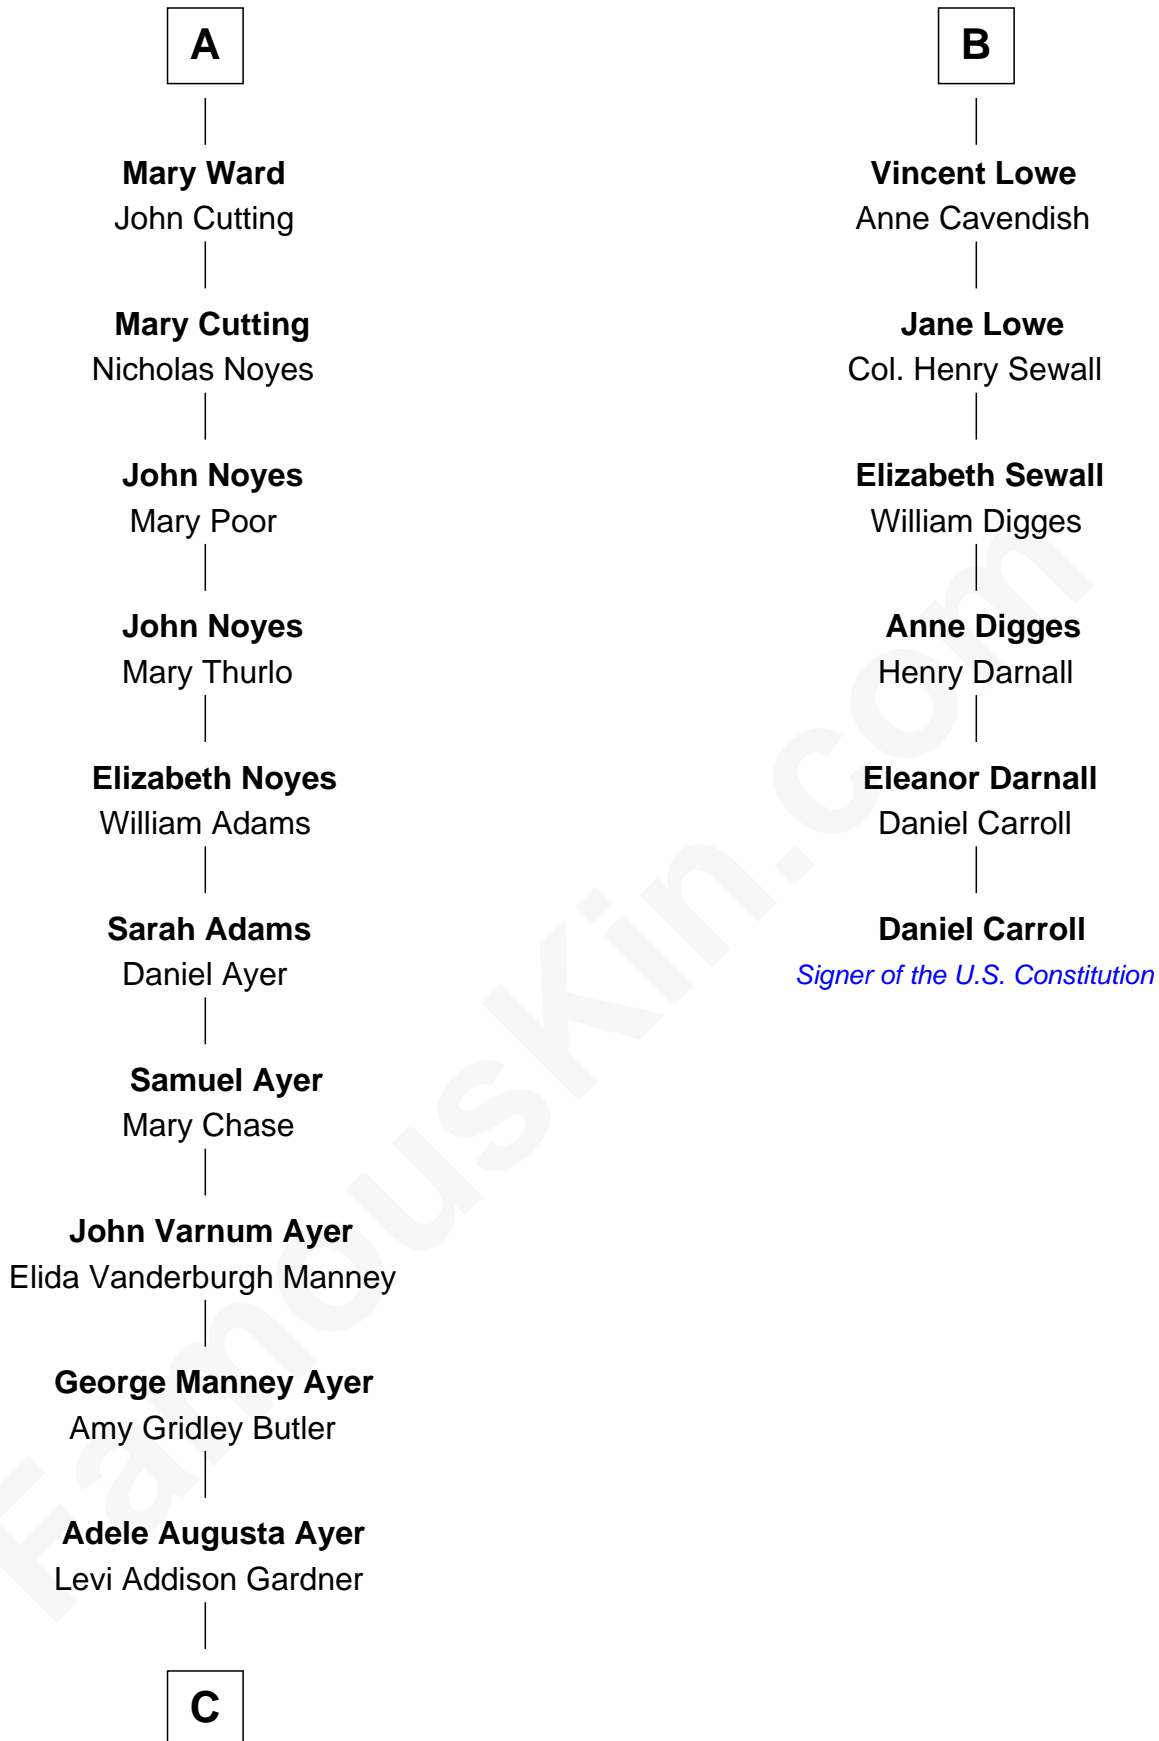

FamousKin.com Relationship Chart of

Gerald Ford

38th U.S. President

12th cousin 6 times removed of

Daniel Carroll

Signer of the U.S. Constitution

Sir Hugh Shirley

Beatrice Brewes

Isabel Denton

William ap Walter

Thomasine Walter

William Luckyn

Probable

Judith Luckyn

Edward Ward

A

Jane Cokayne

Vincent Lowe

Jasper Lowe

Dorothy Sacheverell

Patrick Lowe

Jane Harpur

B

C

|
Dorothy Ayer Gardner

Leslie Lynch King

|
Gerald Ford

38th U.S. President

FamousKin.com