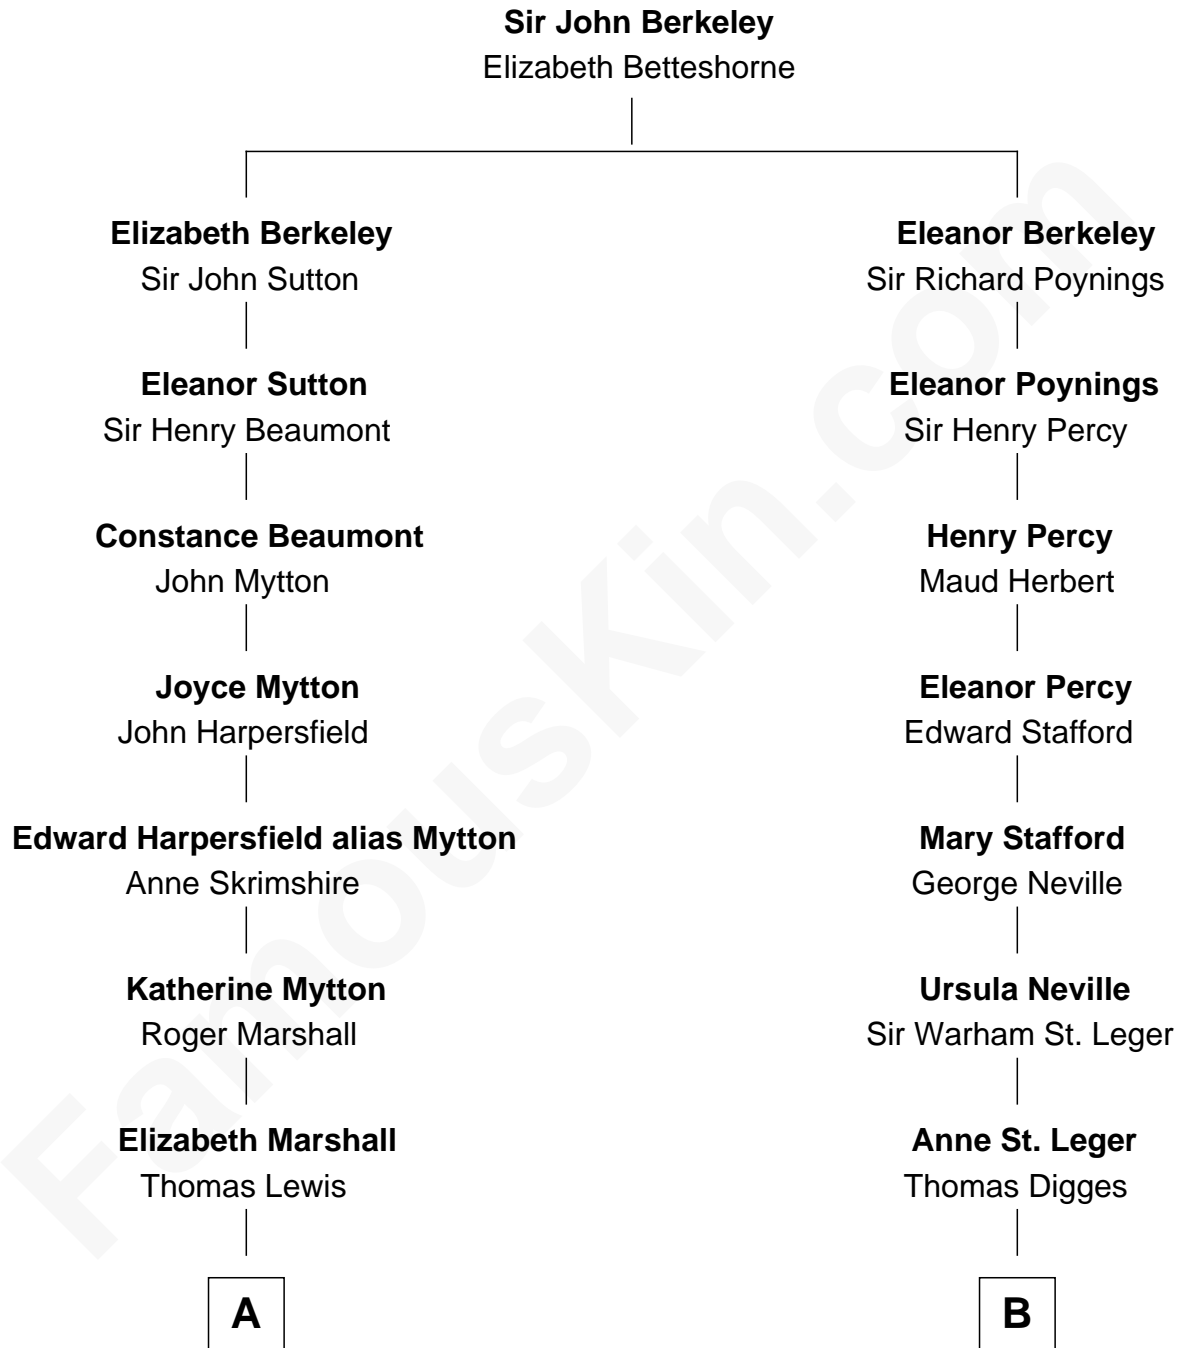

# FamousKin.com Relationship Chart of

**Gerald Ford**

*38th U.S. President*

12th cousin 6 times removed of

**John Carroll**

*Founder of Georgetown University*

**C**

—  
**Dorothy Ayer Gardner**

Leslie Lynch King

—  
**Gerald Ford**

*38th U.S. President*

FamousKin.com