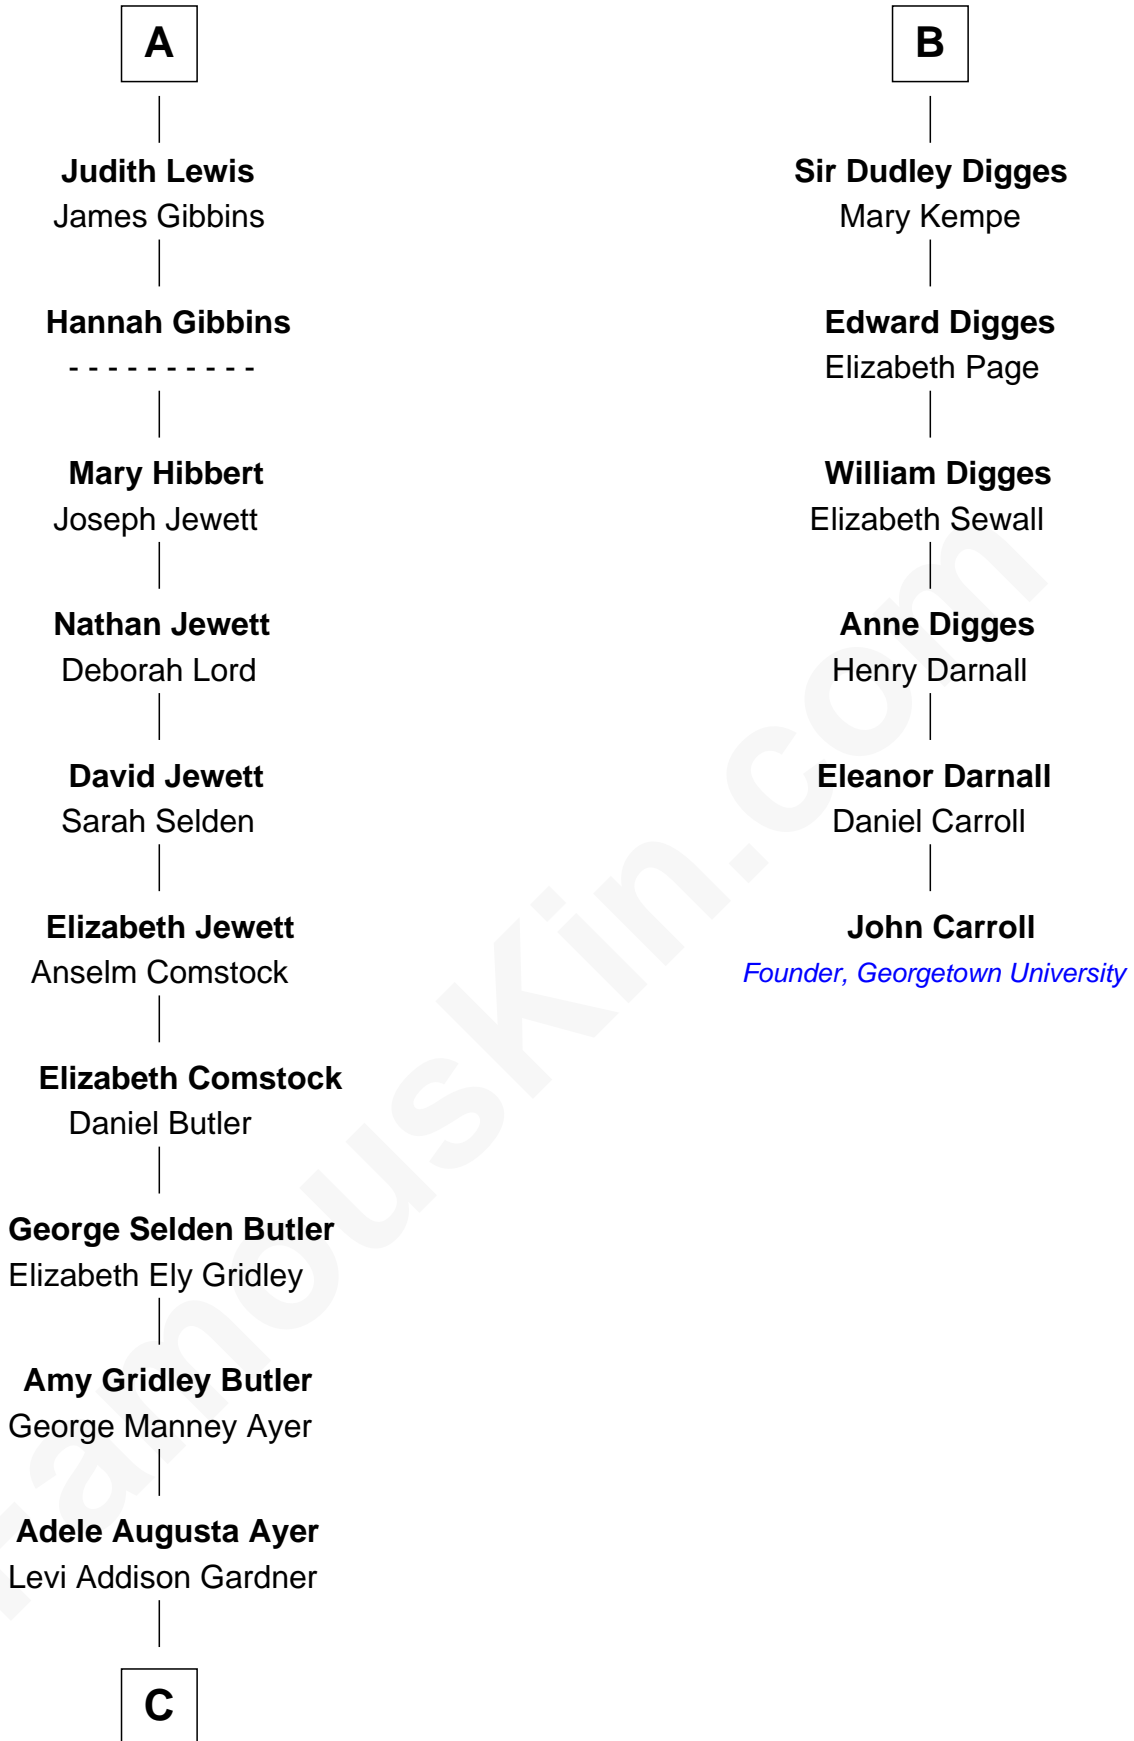

# FamousKin.com Relationship Chart of

**Gerald Ford**

*38th U.S. President*

12th cousin 6 times removed of

**John Carroll**

*Founder of Georgetown University*

**C**

—  
**Dorothy Ayer Gardner**

Leslie Lynch King

—  
**Gerald Ford**

*38th U.S. President*

FamousKin.com