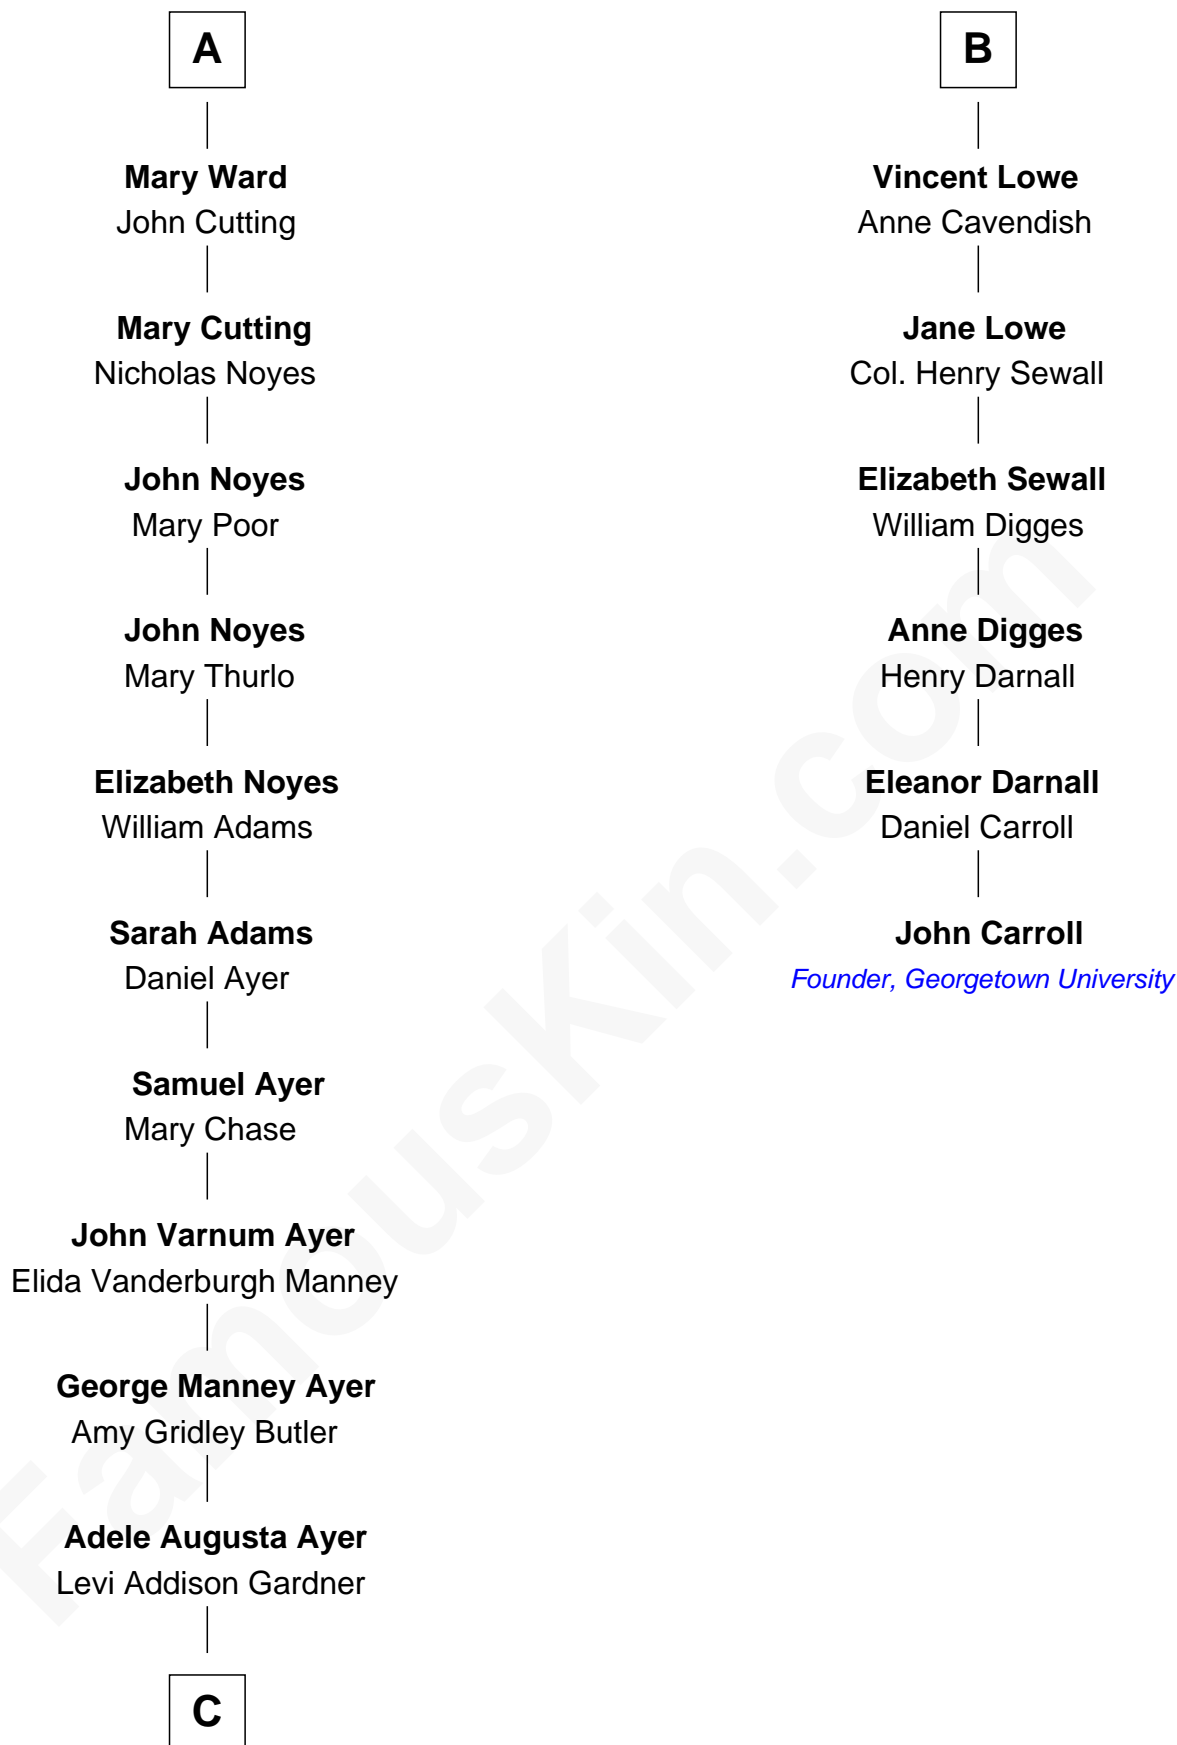

FamousKin.com Relationship Chart of

Gerald Ford

38th U.S. President

12th cousin 6 times removed of

John Carroll

Founder of Georgetown University

Sir Hugh Shirley

Beatrice Brewes

Isabel Denton

William ap Walter

Thomasine Walter

William Luckyn

Probable

Judith Luckyn

Edward Ward

A

Jane Cokayne

Vincent Lowe

Jasper Lowe

Dorothy Sacheverell

Patrick Lowe

Jane Harpur

B

C

—
Dorothy Ayer Gardner

Leslie Lynch King

—
Gerald Ford

38th U.S. President

FamousKin.com