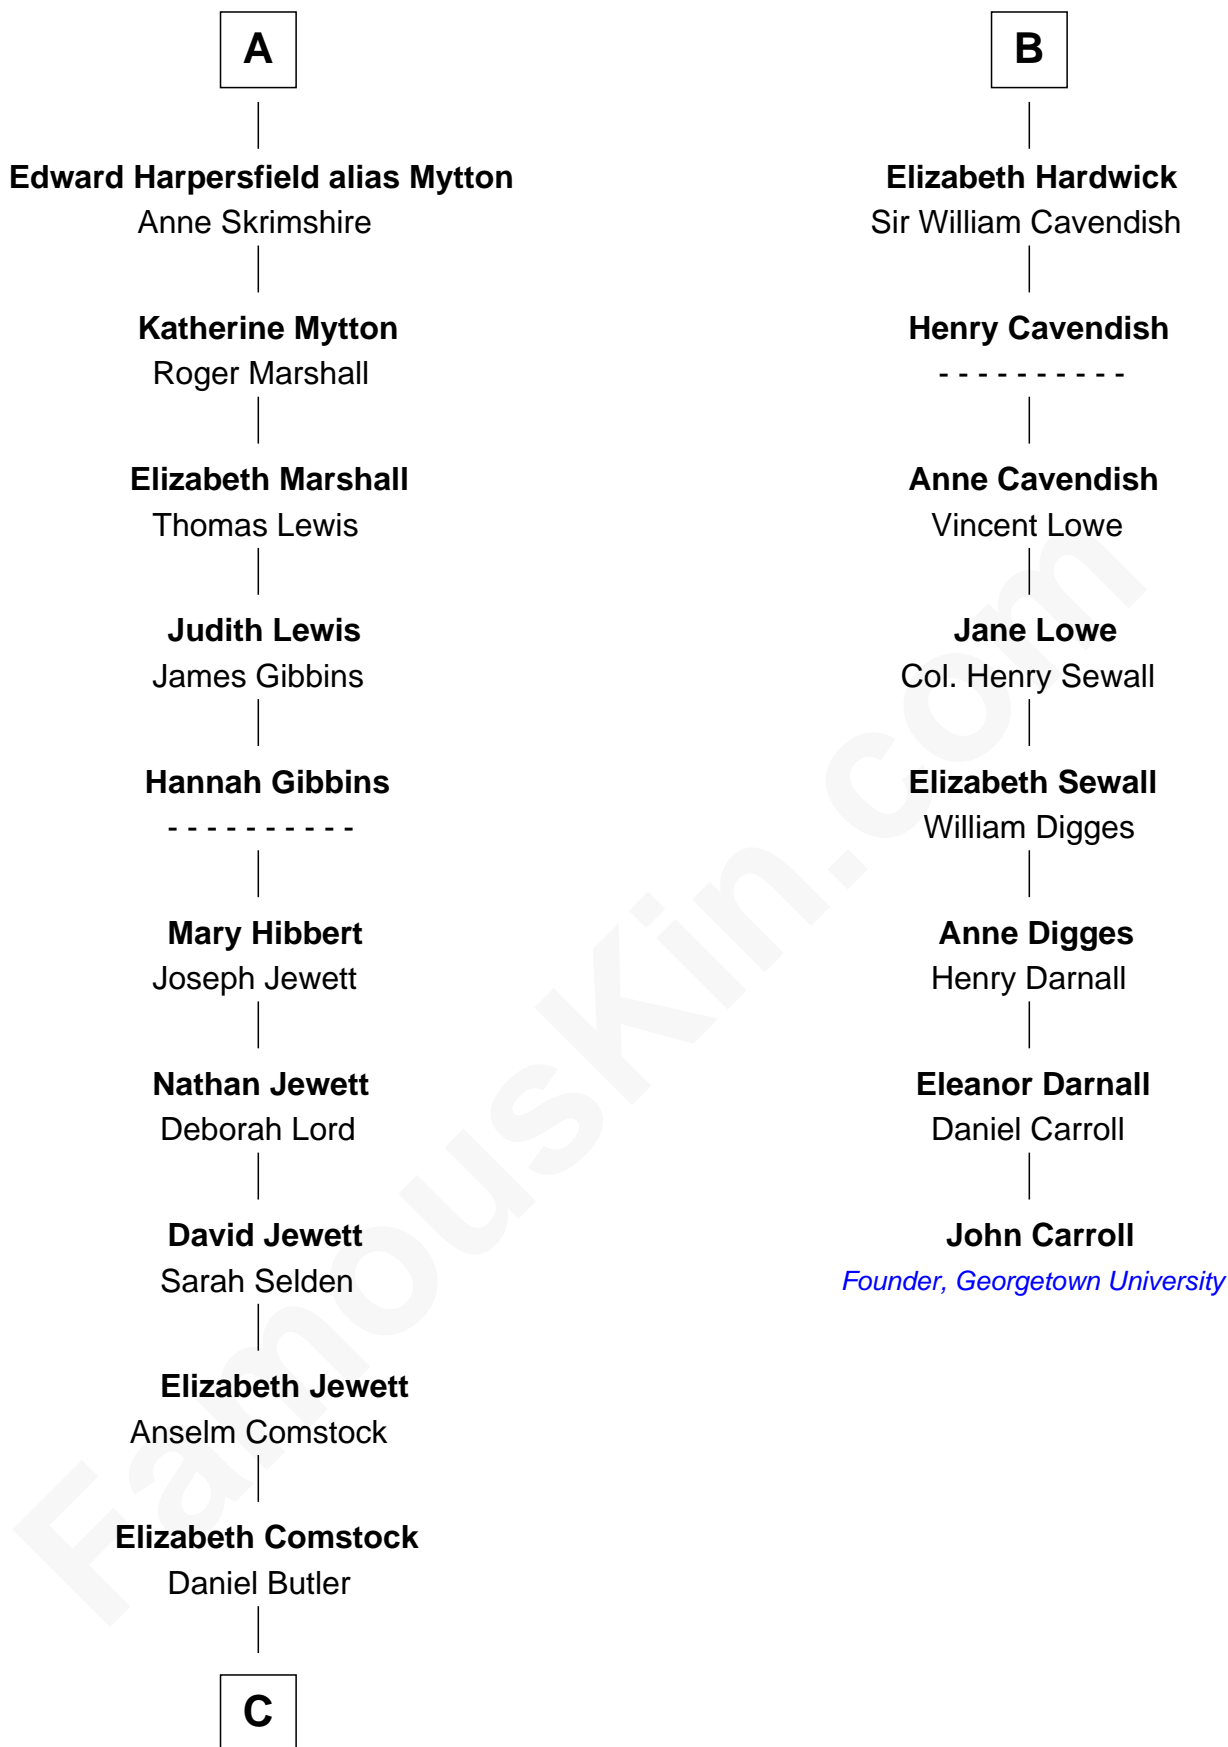

FamousKin.com Relationship Chart of

Gerald Ford

38th U.S. President

14th cousin 7 times removed of

John Carroll

Founder of Georgetown University

Edmund Fitzalan

Alice de Warenne

C

—
George Selden Butler

Elizabeth Ely Gridley

—
Amy Gridley Butler

George Manney Ayer

—
Adele Augusta Ayer

Levi Addison Gardner

—
Dorothy Ayer Gardner

Leslie Lynch King

—
Gerald Ford

38th U.S. President

FamousKin.com