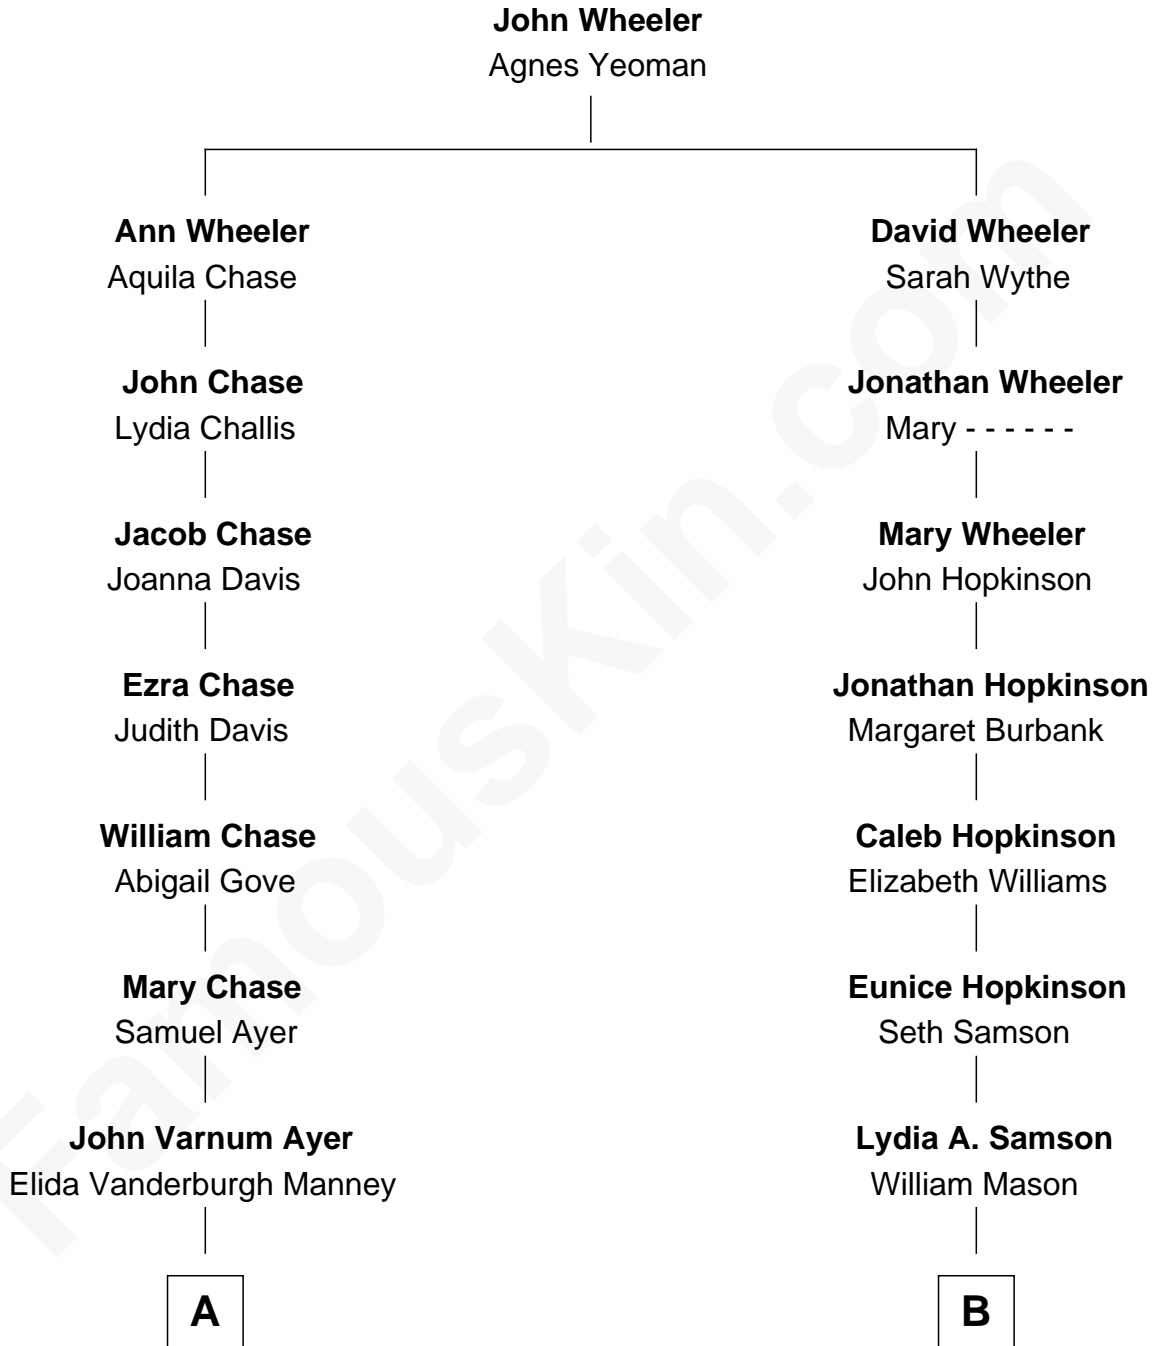

FamousKin.com Relationship Chart of

Gerald Ford

38th U.S. President

10th cousin 3 times removed of

Jessica Capshaw

TV and Movie Actress

A

George Manney Ayer

Amy Gridley Butler

Adele Augusta Ayer

Levi Addison Gardner

Dorothy Ayer Gardner

Leslie Lynch King

Gerald Ford

38th U.S. President

B

Seth Mason

Syrene Hanon

Olive Adelia Mason

Marcus Fred Roberts

Myron Eugene Roberts

Pearl Ethel Pugh

Evelyn Beryl Roberts

Eldon W. Simon