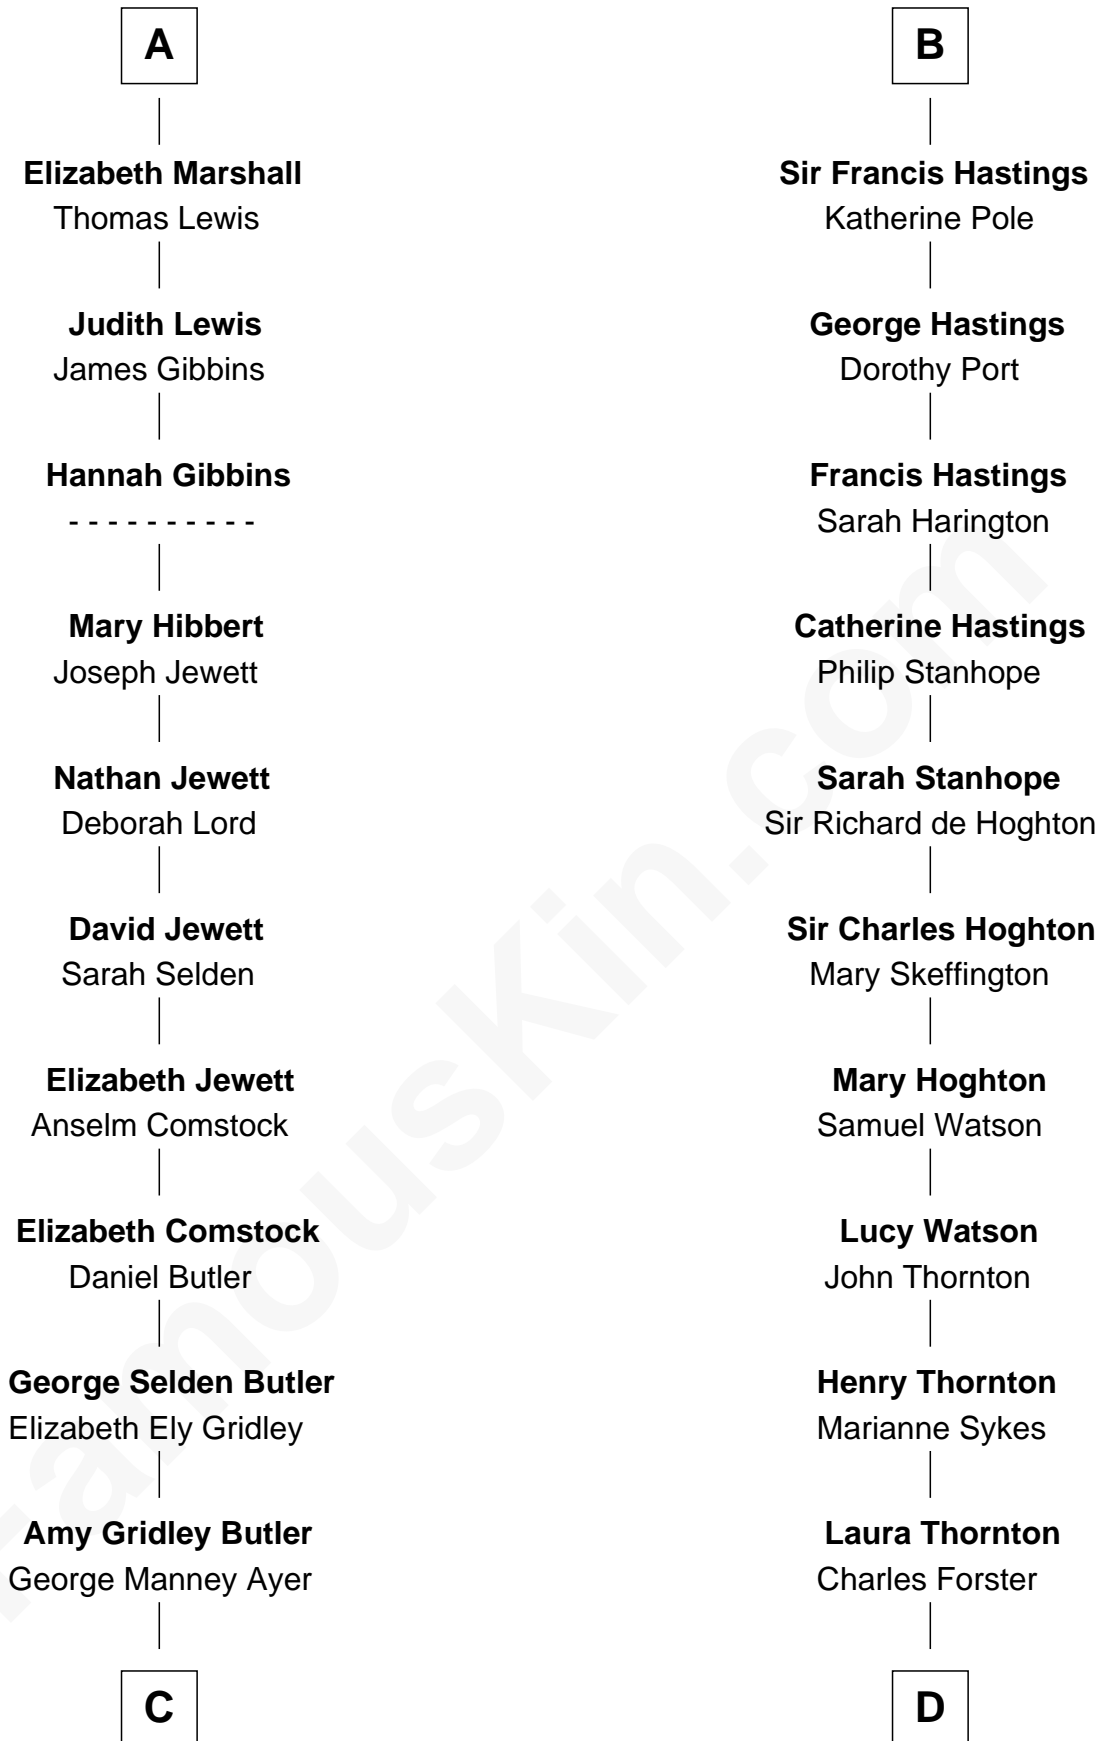

FamousKin.com Relationship Chart of

Gerald Ford

38th U.S. President

18th cousin 1 time removed of

E. M. Forster

English Novelist

C

Adele Augusta Ayer
Levi Addison Gardner

Dorothy Ayer Gardner
Leslie Lynch King

Gerald Ford
38th U.S. President

D

Edward Morgan Llewellyn Forster
Alice Clara Whichelo

E. M. Forster
English Novelist

FamousKin.com